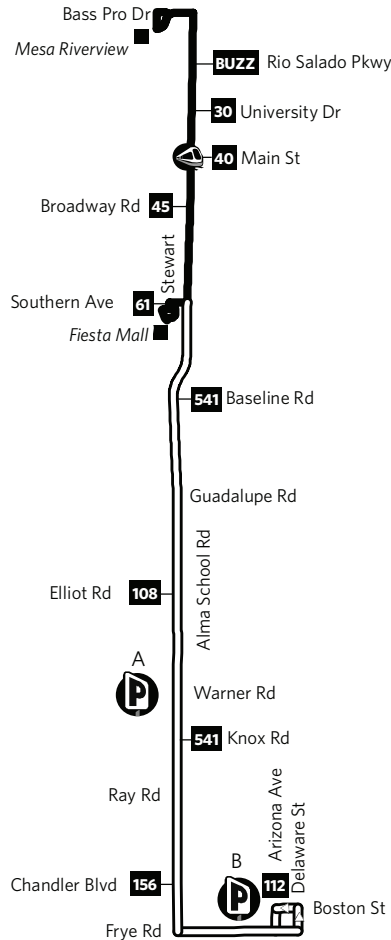

Route 104 — Alma School

See fold-out map for routes serving this area.
Vea el mapa desplegable para las rutas que sirven esta área.

Park-and-Ride

- A Carl's Jr., SW corner of Alma School Rd and Warner Rd
- B Parking lot, NW corner of Chicago St and Arizona Ave

A Carl's Jr., esquina suroeste de Alma School Rd y Warner Rd
B Estacionamiento, esquina noroeste de Chicago St y Arizona Ave

Monday-Friday Northbound Lunes a Viernes, Rumbo al norte

BOSTON ST & WASHINGTON ST	ALMA SCHOOL RD & CHANDLER BLVD	ALMA SCHOOL RD & ELLIOT RD	FIESTA MALL	ALMA SCHOOL RD & MAIN ST	MESA RIVERVIEW
5:37	5:43	5:55	6:10	6:20	6:28
6:07	6:13	6:25	6:40	6:50	6:58
6:37	6:43	6:55	7:10	7:20	7:28
7:07	7:13	7:25	7:40	7:50	7:58
7:37	7:43	7:55	8:10	8:20	8:28
8:07	8:13	8:25	8:40	8:50	8:58
8:37	8:43	8:55	9:10	9:20	9:28
9:07	9:13	9:25	9:40	9:50	9:58
9:37	9:43	9:55	10:10	10:20	10:28

Monday-Friday Southbound Lunes a Viernes, Rumbo al sur

MESA RIVERVIEW	ALMA SCHOOL RD & MAIN ST	FIESTA MALL	ALMA SCHOOL RD & ELLIOT RD	ALMA SCHOOL RD & CHANDLER BLVD	BOSTON ST & WASHINGTON ST
6:06	6:13	6:25	6:38	6:49	6:56
6:36	6:43	6:55	7:08	7:19	7:26
7:06	7:13	7:25	7:38	7:49	7:56
7:36	7:43	7:55	8:08	8:19	8:26
8:06	8:13	8:25	8:38	8:49	8:56
8:36	8:43	8:55	9:08	9:19	9:26
9:06	9:13	9:25	9:38	9:49	9:56
9:36	9:43	9:55	10:08	10:19	10:26
10:06	10:13	10:25	10:38	10:49	10:56

Saturday Southbound

Sábado, Rumbo al sur

MESA RIVERVIEW	ALMA SCHOOL RD & MAIN ST	FIESTA MALL
6:31	6:38	6:50
7:31	7:38	7:50
8:31	8:38	8:50
9:31	9:38	9:50
10:31	10:38	10:50
11:31	11:38	11:50
12:31	12:38	12:50
1:31	1:38	1:50
2:31	2:38	2:50
3:31	3:38	3:50
4:31	4:38	4:50
5:31	5:38	5:50
6:31	6:38	6:50
7:31	7:38	7:50
8:31	8:38	8:50
9:31	9:38	9:50