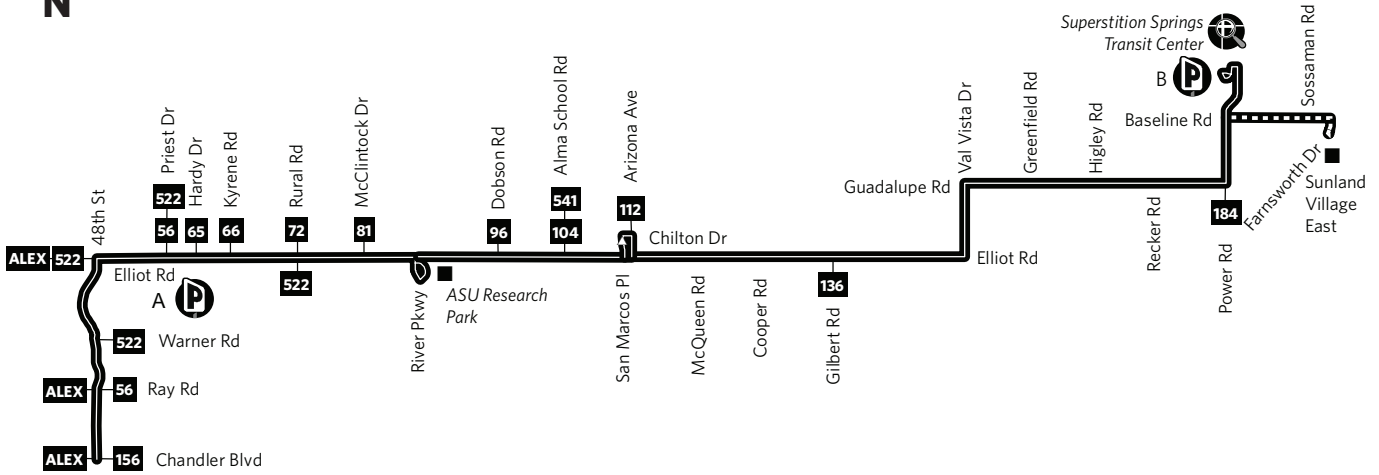

# Route 108 — Elliot/48th Street

**P** Park-and-Ride

- A Costco, SE corner of Priest Dr and Elliot Rd
- B Superstition Springs Transit Center NW corner of Power Rd and US 60

A Costco, esquina sureste de Priest Dr y Elliot Rd  
 B Centro de Transporte Superstition Springs esquina noroeste de Power Rd y autopista US 60

# Route 108 — Elliot/48th Street