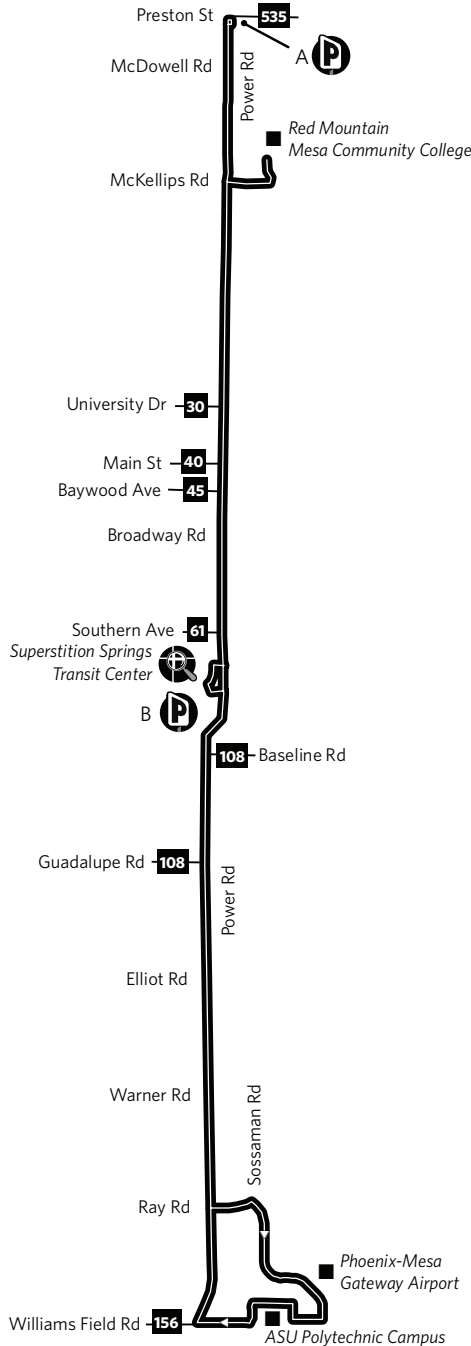

Route 184 — Power

See fold-out map for routes serving this area.
Vea el mapa desplegable para las rutas que sirven esta área.

Park-and-Ride

A Power Rd Park-and-Ride, SE corner of Power Rd and Preston St

B Superstition Springs Transit Center, NW corner of Power Rd and US 60

A Estacionamiento de Power Rd, esquina sureste de Power Rd y Preston St

B Centro de Transporte Superstition Springs esquina noroeste de Power Rd y autopista US 60

NOTICE:

Westbound Route 61 bus stop is located at Superstition Springs Transit Center or Power Rd/Hampton Ave.

AVISO:

La parada de la Ruta 61 hacia al oeste esta ubicada en el Centro de Transporte Superstition Springs o Power Rd/Hampton Ave.

Route 184 — Power

Monday-Friday Northbound Lunes a Viernes, Rumbo al norte

Route 184 — Power

Saturday-Sunday Northbound Sábado a Domingo, Rumbo al norte

ASU POLYTECHNIC CAMPUS	GUADALUPE RD & POWER RD	SUPERSTITION SPRINGS TC	BANNER BAYWOOD MEDICAL CENTER	UNIVERSITY DR & POWER RD	RED MOUNTAIN COMM COLLEGE	POWER RD PARK-AND-RIDE
5:11	5:21	5:30	5:36	5:40	5:48	5:54
6:09	6:20	6:30	6:37	6:42	6:51	6:57
7:09	7:20	7:30	7:37	7:42	7:51	7:57
8:09	8:20	8:30	8:37	8:42	8:51	8:57
9:11	9:21	9:30	9:36	9:40	9:48	9:54
10:11	10:21	10:30	10:36	10:40	10:48	10:54
11:11	11:21	11:30	11:36	11:40	11:48	11:54
12:11	12:21	12:30	12:38	12:43	12:53	12:59
1:08	1:20	1:30	1:38	1:43	1:53	1:59
2:08	2:20	2:30	2:38	2:43	2:53	2:59
3:08	3:20	3:30	3:38	3:43	3:53	3:59
4:08	4:20	4:30	4:38	4:43	4:53	4:59
5:08	5:20	5:30	5:38	5:43	5:53	5:59
6:08	6:20	6:30	6:36	6:40	6:48	6:54
7:12	7:22	7:30	7:36	7:40	7:48	7:54
8:12	8:22	8:30	8:36	8:40	8:48	8:54