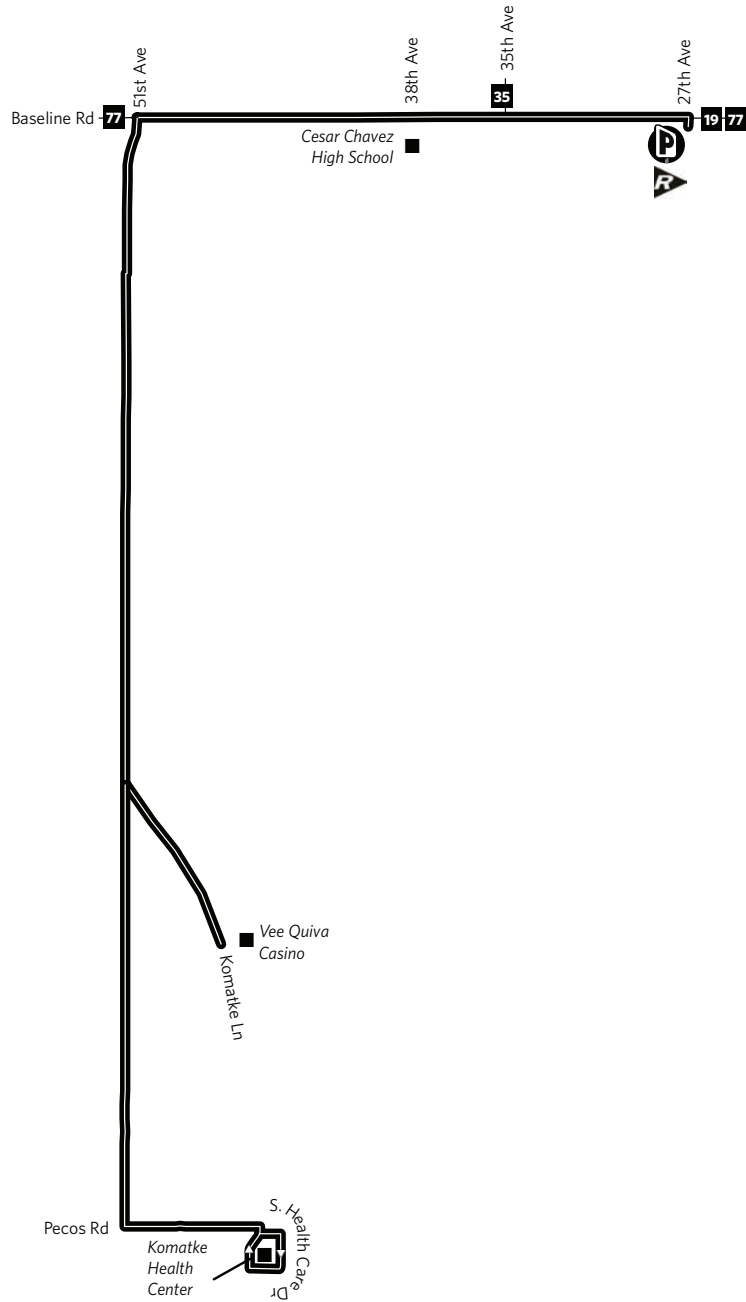

Route 251 — 51st Avenue/Baseline

 **Park-and-Ride**
27th Ave/Baseline Rd Park-and-Ride, SW corner of 27th Ave and Baseline Rd
27th Ave/Baseline Rd Park-and-Ride, esquina suroeste de 27th Ave y Baseline Rd

Route 251 — 51st Avenue/Baseline

Monday-Sunday Northbound Lunes a Domingo, Rumbo al norte

51ST AVE & PECOS RD	VEE QUIVA CASINO	51ST AVE & BASELINE RD	CESAR CHAVEZ HIGH SCHOOL	27TH AVE/BASELINE PARK-AND-RIDE
5:42	5:57	6:06	6:09	6:15
6:42	6:57	7:06	7:09	7:15
7:42	7:57	8:06	8:09	8:15
8:42	8:57	9:06	9:09	9:15
9:42	9:57	10:06	10:09	10:15
10:42	10:57	11:06	11:09	11:15
11:42	11:57	12:06	12:09	12:15
12:42	12:57	1:06	1:09	1:15
1:42	1:57	2:06	2:09	2:15
2:42	2:57	3:06	3:09	3:15
3:42	3:57	4:06	4:09	4:15
4:42	4:57	5:06	5:09	5:15
5:42	5:57	6:06	6:09	6:15
6:42	6:57	7:06	7:09	7:15
7:42	7:57	8:06	8:09	8:15
8:42	8:57	9:06	9:09	9:15
9:42	9:57	10:06	10:09	10:15
10:42	10:57	11:06	11:09	11:15

Monday-Sunday Southbound Lunes a Domingo, Rumbo al sur

27TH AVE/BASELINE PARK-AND-RIDE	CESAR CHAVEZ HIGH SCHOOL	51ST AVE & BASELINE RD	VEE QUIVA CASINO	51ST AVE & PECOS RD	KOMATKE HEALTH CENTER	51ST AVE & PECOS RD
5:58	6:04	6:10	6:20	6:28	6:34	6:37
6:58	7:04	7:10	7:20	7:28	7:34	7:37
7:58	8:04	8:10	8:20	8:28	8:34	8:37
8:58	9:04	9:10	9:20	9:28	9:34	9:37
9:58	10:04	10:10	10:20	10:28	10:34	10:37
10:58	11:04	11:10	11:20	11:28	11:34	11:37
11:58	12:04	12:10	12:20	12:28	12:34	12:37
12:58	1:04	1:10	1:20	1:28	1:34	1:37
1:58	2:04	2:10	2:20	2:28	2:34	2:37
2:58	3:04	3:10	3:20	3:28	3:34	3:37
3:58	4:04	4:10	4:20	4:28	4:34	4:37
4:58	5:04	5:10	5:20	5:28	5:34	5:37
5:58	6:04	6:10	6:20	6:28	6:34	6:37
6:58	7:04	7:10	7:20	7:28	7:34	7:37
7:58	8:04	8:10	8:20	8:28	8:34	8:37
8:58	9:04	9:10	9:20	9:28	9:34	9:37
9:58	10:04	10:10	10:20	10:28	10:34	10:37
10:58	11:04	11:10	11:20	11:28	11:34	11:37