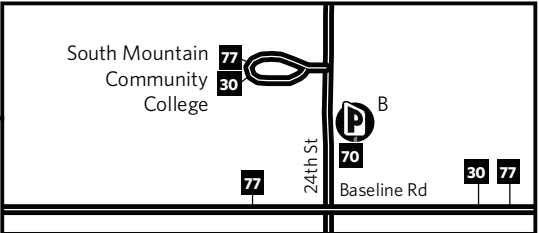

Route 30 — University

P Park-and-Ride
 A Sycamore/Main St Transit Center, NW corner of Main St and Sycamore
 B 24th St/Baseline Park-and-Ride, NE corner of 24th St and Baseline Rd

A Centro de Transporte Sycamore y Main St, esquina noroeste de Main St y Sycamore
 B Estacionamiento Park-and-Ride de 24th St y Baseline, esquina noreste de la calle 24 y Baseline Rd

Monday-Friday Eastbound Lunes a Viernes, Rumbo al este

SOUTH MOUNTAIN COMM. COLLEGE	32ND ST & BROADWAY RD	52ND ST & UNIVERSITY DR	MILL AVE & UNIVERSITY DR	MCCLEINTOCK DR & UNIVERSITY DR	UNIVERSITY DR & PRICE RD	SYCAMORE & MAIN ST	UNIVERSITY DR & COUNTRY CLUB	UNIVERSITY DR & GILBERT RD	UNIVERSITY DR & GREENFIELD RD	UNIVERSITY DR & POWER RD	UNIVERSITY DR & SOSSAMAN RD
4:05	4:16	4:24									
4:35	4:46	4:54	5:02	5:11	5:22	5:37	5:47	5:56	6:05	6:08	
5:05	5:16	5:24	5:32	5:41	5:52	6:08	6:21	6:31	6:40	6:43	
5:29	5:40	5:48	5:56	6:05	6:22	6:40	6:53	7:03	7:12	7:15	
5:54	6:07	6:17	6:25	6:35	6:52	7:10	7:23	7:33	7:42	7:45	
6:24	6:37	6:47	6:55	7:05	7:22	7:40	7:53	8:03	8:12	8:15	
6:54	7:07	7:17	7:25	7:35	7:52	8:10	8:23	8:33	8:42	8:45	
7:24	7:37	7:47	7:55	8:05	8:22	8:40	8:53	9:03	9:11	9:14	
7:54	8:07	8:17	8:25	8:35	8:52	9:09	9:20	9:29	9:37	9:40	
8:26	8:39	8:49	8:57	9:07	9:22	9:38	9:49	9:58	10:06	10:09	
8:58	9:10	9:19	9:27	9:37	9:52	10:08	10:19	10:28	10:36	10:39	
9:29	9:40	9:49	9:57	10:07	10:22	10:38	10:49	10:58	11:06	11:09	
9:59	10:10	10:19	10:27	10:37	10:52	11:08	11:19	11:28	11:36	11:39	
10:29	10:40	10:49	10:57	11:07	11:22	11:38	11:49	11:58	12:06	12:09	
10:59	11:10	11:19	11:27	11:37	11:52	12:08	12:19	12:28	12:36	12:39	
11:29	11:40	11:49	11:57	12:07	12:22	12:38	12:49	12:58	1:06	1:09	