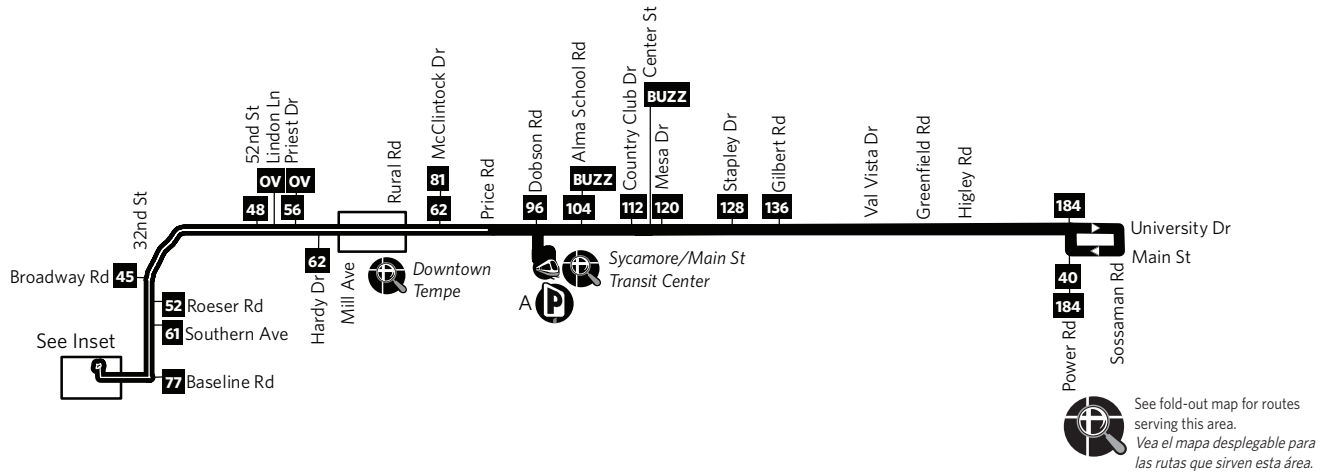

Route 30 — University

P Park-and-Ride
 A Sycamore/Main St Transit Center, NW corner of Main St and Sycamore
 B 24th St/Baseline Park-and-Ride, NE corner of 24th St and Baseline Rd

A Centro de Transporte Sycamore y Main St, esquina noroeste de Main St y Sycamore
 B Estacionamiento Park-and-Ride de 24th St y Baseline, esquina noreste de la calle 24 y Baseline Rd

Monday-Friday Eastbound Lunes a Viernes, Rumbo al este

SOUTH MOUNTAIN COMM. COLLEGE	32ND ST & BROADWAY RD	52ND ST & UNIVERSITY DR	MILL AVE & UNIVERSITY DR	MCCLEINTOCK DR & UNIVERSITY DR	UNIVERSITY DR & PRICE RD	SYCAMORE & MAIN ST	UNIVERSITY DR & COUNTRY CLUB	UNIVERSITY DR & GILBERT RD	UNIVERSITY DR & GREENFIELD RD	UNIVERSITY DR & POWER RD	UNIVERSITY DR & SOSSAMAN RD
4:05	4:16	4:24									
4:35	4:46	4:54	5:02	5:11	5:22	5:37	5:47	5:56	6:05	6:08	
5:05	5:16	5:24	5:32	5:41	5:52	6:08	6:21	6:31	6:40	6:43	
5:29	5:40	5:48	5:56	6:05	6:22	6:40	6:53	7:03	7:12	7:15	
5:54	6:07	6:17	6:25	6:35	6:52	7:10	7:23	7:33	7:42	7:45	
6:24	6:37	6:47	6:55	7:05	7:22	7:40	7:53	8:03	8:12	8:15	
6:54	7:07	7:17	7:25	7:35	7:52	8:10	8:23	8:33	8:42	8:45	
7:24	7:37	7:47	7:55	8:05	8:22	8:40	8:53	9:03	9:11	9:14	
7:54	8:07	8:17	8:25	8:35	8:52	9:09	9:20	9:29	9:37	9:40	
8:26	8:39	8:49	8:57	9:07	9:22	9:38	9:49	9:58	10:06	10:09	
8:58	9:10	9:19	9:27	9:37	9:52	10:08	10:19	10:28	10:36	10:39	
9:29	9:40	9:49	9:57	10:07	10:22	10:38	10:49	10:58	11:06	11:09	
9:59	10:10	10:19	10:27	10:37	10:52	11:08	11:19	11:28	11:36	11:39	
10:29	10:40	10:49	10:57	11:07	11:22	11:38	11:49	11:58	12:06	12:09	
10:59	11:10	11:19	11:27	11:37	11:52	12:08	12:19	12:28	12:36	12:39	
11:29	11:40	11:49	11:57	12:07	12:22	12:38	12:49	12:58	1:06	1:09	