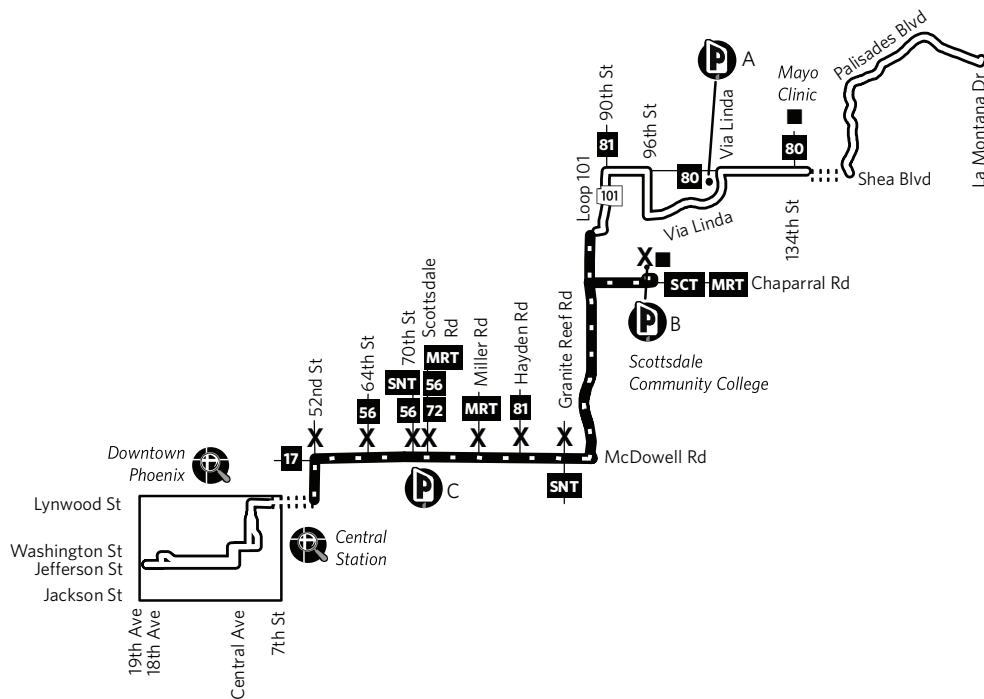

Route 514 — Scottsdale Express

Park-and-Ride

- A Scottsdale Ranch Park, north side of Via Linda at 104th St
- B Scottsdale Community College, east end of parking lot F
- C Papago Plaza, SW corner McDowell Rd and Scottsdale Rd

- A Scottsdale Ranch Park, esquina norte de 104th St y Via Linda
- B Scottsdale Community College, esquina este del sitio F de estacionamiento
- C Papago Plaza, esquina suroeste de McDowell Rd y Scottsdale Rd

Monday-Friday AM Inbound

Lunes a Viernes, de llegada por la mañana

LA MONTANA DR & PALISADES BLVD	90TH ST & SHEA BLVD	SCOTTSDALE COMM COLLEGE	SCOTTSDALE RD & MCDOWELL RD	CENTRAL AVE & VAN BUREN ST	17TH AVE & JEFFERSON ST
5:34	6:02	6:17	6:33	* 6:58	* 7:06
6:16	6:44	6:59	7:15	* 7:40	* 7:48

Monday-Friday PM Outbound

Lunes a Viernes, de salida por la tarde

18TH AVE & JEFFERSON ST	CENTRAL AVE & VAN BUREN ST	SCOTTSDALE RD & MCDOWELL RD	SCOTTSDALE COMM COLLEGE	90TH ST & SHEA BLVD	LA MONTANA DR & PALISADES BLVD
4:40	4:50	* 5:13	* 5:31	* 5:46	* 6:13
5:10	5:20	* 5:43	* 6:01	* 6:16	* 6:43