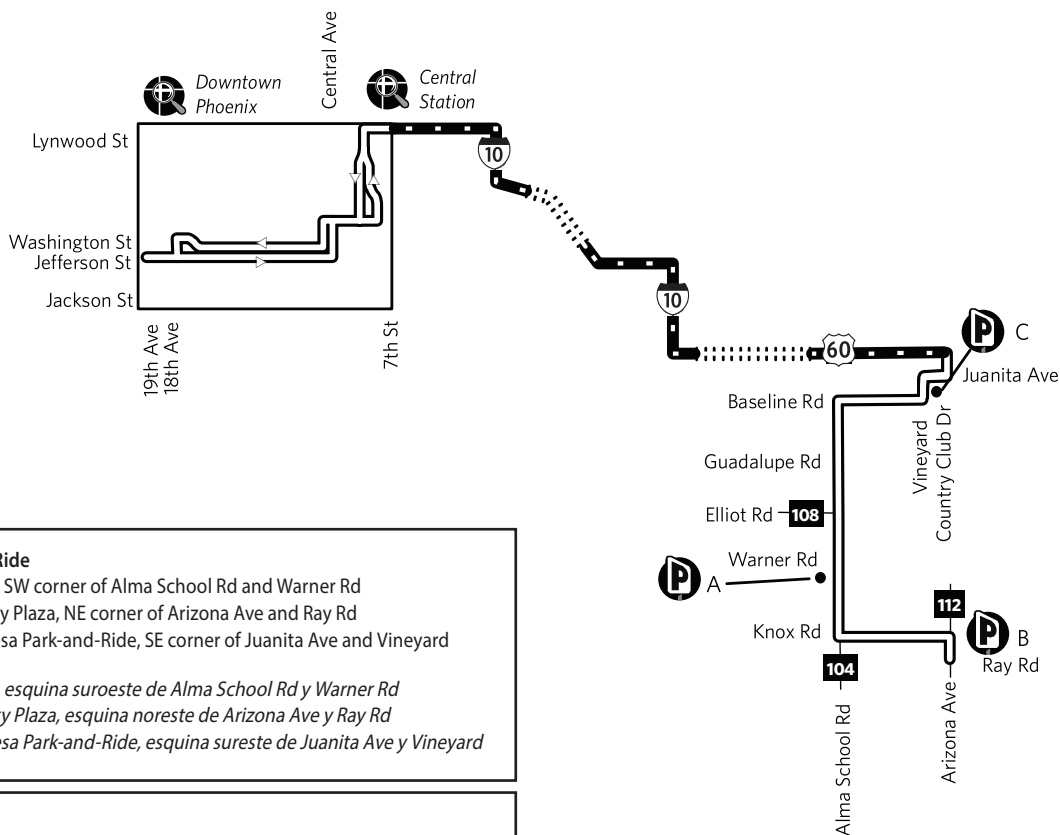

Route 541 — Chandler/Mesa Express

P Park-and-Ride
 A Carl's Jr., SW corner of Alma School Rd and Warner Rd
 B Food City Plaza, NE corner of Arizona Ave and Ray Rd
 C West Mesa Park-and-Ride, SE corner of Juanita Ave and Vineyard

A Carl's Jr., esquina suroeste de Alma School Rd y Warner Rd
 B Food City Plaza, esquina noreste de Arizona Ave y Ray Rd
 C West Mesa Park-and-Ride, esquina sureste de Juanita Ave y Vineyard

NOTICE:
 Route 541 only stops at mile and half mile streets.

ARIZONA AVE & RAY RD	ALMA SCHOOL RD & ELLIOT RD	WEST MESA PARK-AND-RIDE	CENTRAL AVE & VAN BUREN ST	17TH AVE & JEFFERSON ST
5:08	5:18	5:31	* 6:03	* 6:10
5:55	6:05	6:18	* 6:50	* 6:57
6:44	6:55	7:08	* 7:40	* 7:47
7:14	7:25	7:38	* 8:10	* 8:17

Monday-Friday PM Outbound Lunes a Viernes, de salida por la tarde

18TH AVE & JEFFERSON ST	CENTRAL AVE & VAN BUREN ST	WEST MESA PARK-AND-RIDE	ALMA SCHOOL RD & ELLIOT RD	ARIZONA AVE & RAY RD
3:38	3:48	* 4:23	* 4:36	* 4:46
4:10	4:20	* 4:55	* 5:08	* 5:18
4:40	4:50	* 5:25	* 5:38	* 5:48
5:10	5:20	* 5:55	* 6:08	* 6:18