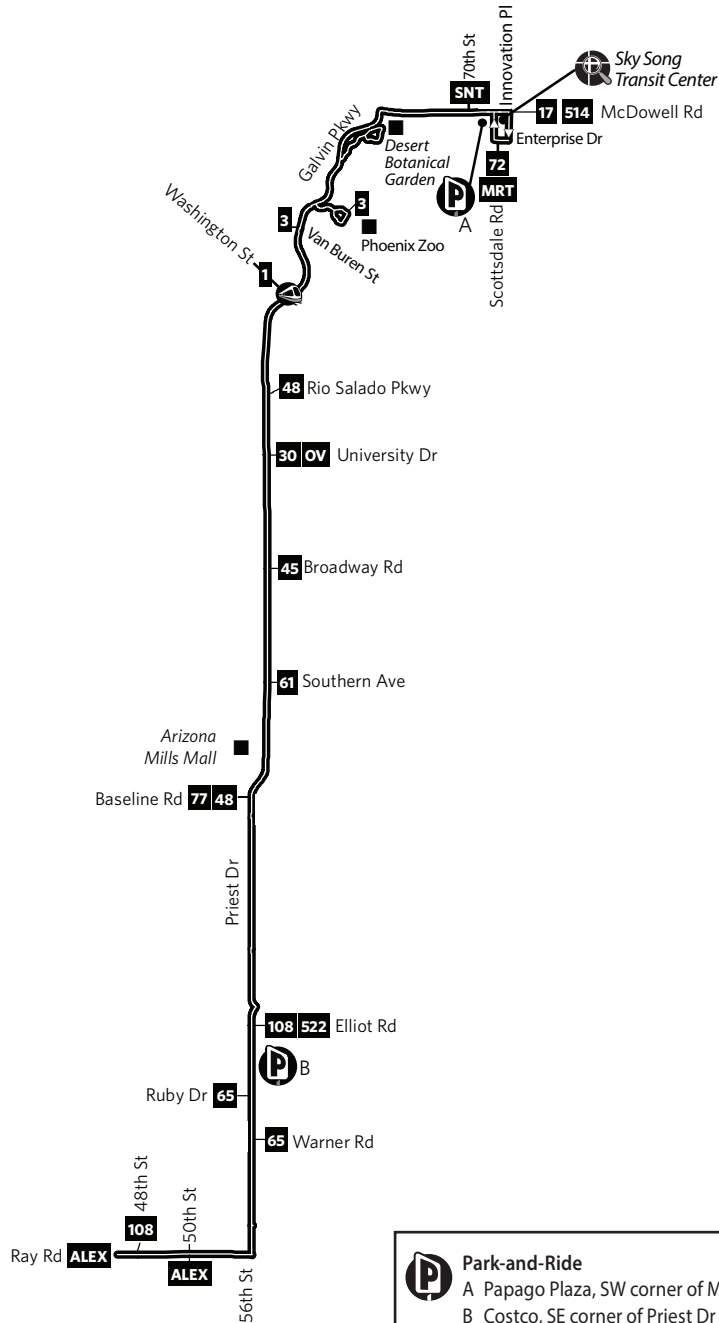

# Route 56 — Priest

See fold-out map for routes serving this area.  
 Vea el mapa desplegable para las rutas que sirven esta área.

## Park-and-Ride

- A Papago Plaza, SW corner of McDowell Rd and Scottsdale Rd
- B Costco, SE corner of Priest Dr and Elliot Rd

A Papago Plaza, esquina suroeste de McDowell Rd y Scottsdale Rd  
 B Costco, esquina sureste de Priest Dr y Elliot Rd

# Route 56 — Priest