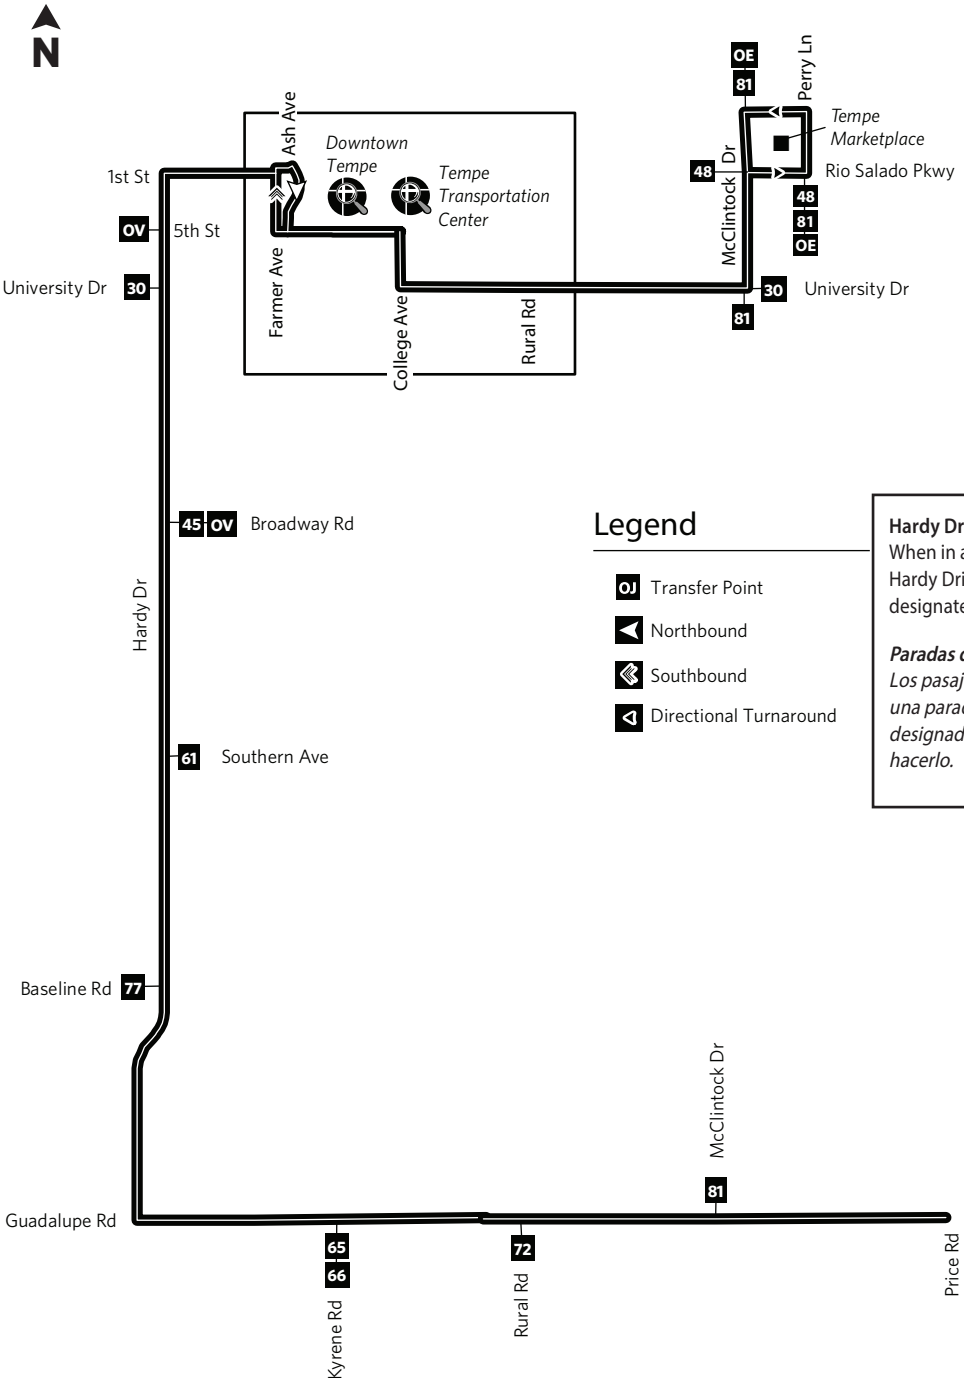

Route 62 — Hardy

Legend

- Transfer Point
- Northbound
- Southbound
- Directional Turnaround

Hardy Drive Courtesy Stops:

When in a safe and reasonable location, people along Hardy Drive may hail a Route 62 bus without being at a designated bus stop.

W Operates on Wednesday on school days only. This trip will start at 1:25 pm from Guadalupe and Lakeshore. *Opera solamente los miércoles en días escolares. Este viaje comienza a las 1:25 pm en Guadalupe y Lakeshore.*

Sunday Southbound Domingo, Rumbo al sur

	TEMPE MARKETPLACE	TEMPE TC	HARDY DR & UNIVERSITY DR	HARDY DR & BASELINE RD	KYRENE RD & GUADALUPE RD	GUADALUPE RD & PRICE RD
	5:09	5:22	5:29	5:41	5:47	5:57
	5:39	5:52	5:59	6:11	6:17	6:27
	6:09	6:22	6:29	6:41	6:47	6:57
	6:39	6:52	6:59	7:11	7:17	7:27
	7:09	7:22	7:29	7:41	7:47	7:57
	7:39	7:52	7:59	8:11	8:17	8:27
	8:09	8:22	8:29	8:41	8:47	8:57
	8:39	8:52	8:59	9:11	9:17	9:27
	9:09	9:22	9:29	9:41	9:47	9:57
	9:39	9:52	9:59	10:11	10:17	10:27
	10:09	10:22	10:29	10:41	10:47	10:57
	10:39	10:52	10:59	11:11	11:17	11:27
	11:09	11:22	11:29	11:41	11:47	11:57
	11:39	11:52	11:59	12:11	12:17	12:27
	12:09	12:22	12:29	12:41	12:47	12:57
	12:39	12:52	12:59	1:11	1:17	1:27
	1:09	1:22	1:29	1:41	1:47	1:57
	1:39	1:52	1:59	2:11	2:17	2:27
	2:09	2:22	2:29	2:41	2:47	2:57
	2:39	2:52	2:59	3:11	3:17	3:27
	3:09	3:22	3:29	3:41	3:47	3:57
	3:39	3:52	3:59	4:11	4:17	4:27
	4:09	4:22	4:29	4:41	4:47	4:57
	4:39	4:52	4:59	5:11	5:17	5:27
	5:09	5:22	5:29	5:41	5:47	5:57
	5:39	5:52	5:59	6:11	6:17	6:27
	6:09	6:22	6:29	6:41	6:47	6:57
	6:39	6:52	6:59	7:11	7:17	7:27
	7:09	7:22	7:29	7:41	7:47	7:57
	7:39	7:52	7:59	8:11	8:16	8:26
	8:10	8:22	8:29	8:41	8:46	8:56
	8:40	8:52	8:59	9:11	9:16	9:26
	9:10	9:22	9:29	9:41	9:46	9:56
	9:40	9:52	9:59	10:11	10:16	10:26
	10:10	10:22	10:29	10:41	10:46	10:56