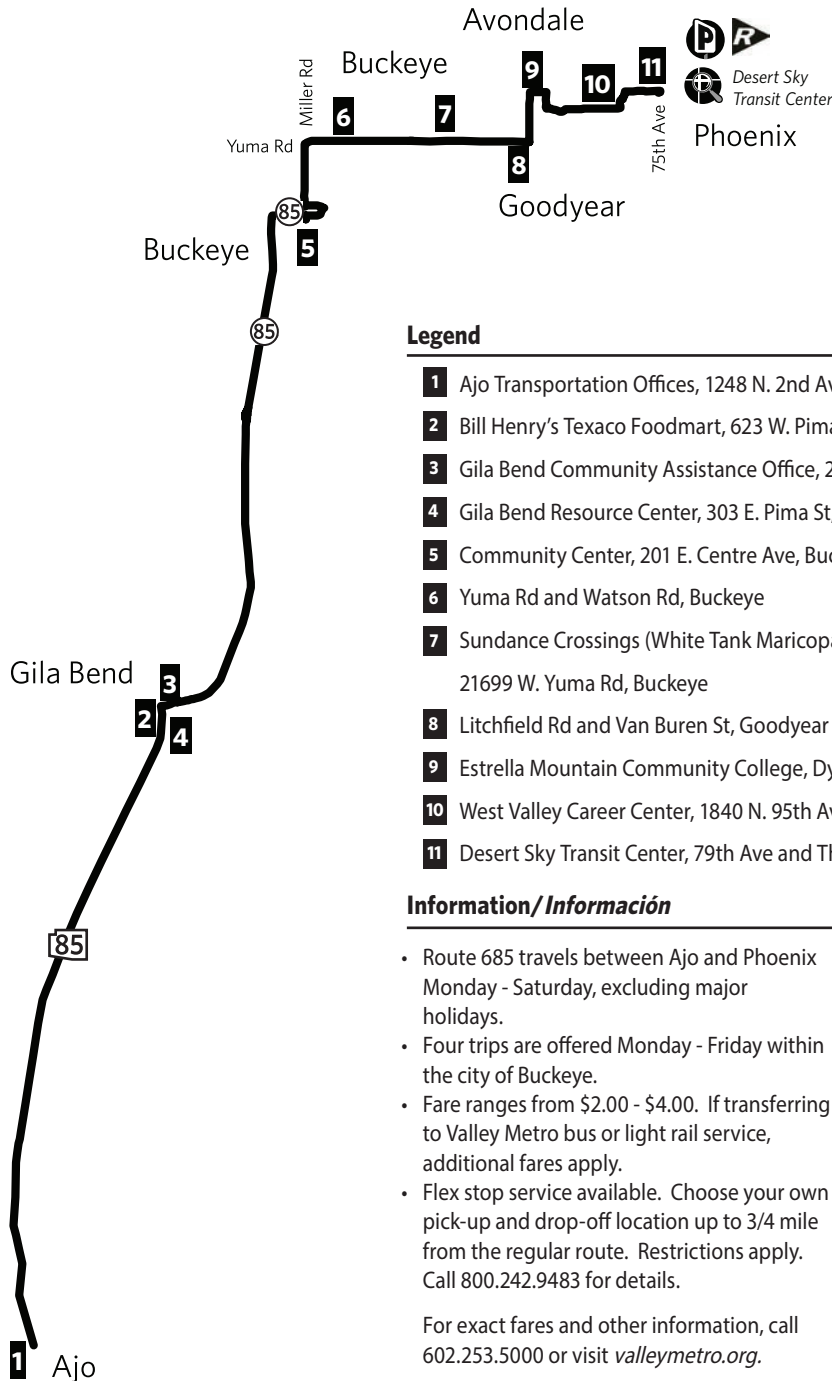

Route 685 — Ajo/Gila Bend to Phoenix

See fold-out map for routes serving this area.
Vea el mapa desplegable para las rutas que sirven esta área.

Legend

- 1** Ajo Transportation Offices, 1248 N. 2nd Ave, Ajo
- 2** Bill Henry's Texaco Foodmart, 623 W. Pima, Gila Bend
- 3** Gila Bend Community Assistance Office, 202 N. Euclid St, Gila Bend
- 4** Gila Bend Resource Center, 303 E. Pima St, Gila Bend
- 5** Community Center, 201 E. Centre Ave, Buckeye
- 6** Yuma Rd and Watson Rd, Buckeye
- 7** Sundance Crossings (White Tank Maricopa County Justice Court)/Coyote Branch Library
21699 W. Yuma Rd, Buckeye
- 8** Litchfield Rd and Van Buren St, Goodyear
- 9** Estrella Mountain Community College, Dysart Rd and Thomas Rd, Avondale
- 10** West Valley Career Center, 1840 N. 95th Ave, Phoenix
- 11** Desert Sky Transit Center, 79th Ave and Thomas Rd, Phoenix

Information/Información

- Route 685 travels between Ajo and Phoenix Monday - Saturday, excluding major holidays.
- Four trips are offered Monday - Friday within the city of Buckeye.
- Fare ranges from \$2.00 - \$4.00. If transferring to Valley Metro bus or light rail service, additional fares apply.
- Flex stop service available. Choose your own pick-up and drop-off location up to 3/4 mile from the regular route. Restrictions apply. Call 800.242.9483 for details.
- *La Ruta 685 viaja entre Ajo y Phoenix de lunes a sábado, excluyendo los principales días festivos.*
- *Cuatro viajes se ofrecen de lunes a viernes en la ciudad de Buckeye.*
- *Las tarifas oscilan entre \$2.00 - \$4.00. Si transborda a un autobús del sistema Valley Metro o al servicio de tren ligero, aplican tarifas adicionales.*
- *Está disponible el servicio de paradas flexibles. Elija su propia ubicación para recogerle y dejarle hasta 3/4 de milla de la ruta regular. Aplican restricciones. Llame al 800.242.9483 para detalles.*