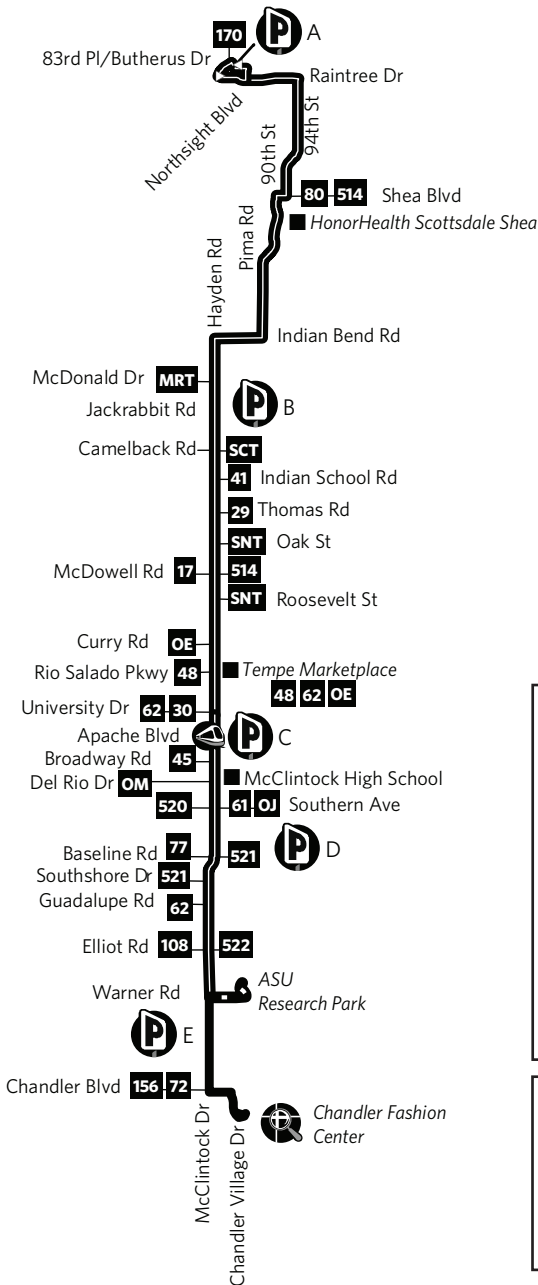

Route 81 — Hayden/McClintock

See fold-out map for routes serving this area.
 Vea el mapa desplegable para las rutas que sirven esta área.

P **Park-and-Ride**

- A Costco, NE corner of 83rd Pl and Butherus Dr
- B Chaparral Park, NE corner of Jackrabbit Rd and Hayden Rd
- C McClintock Dr/Apache Blvd, SE corner
- D Target Shopping Center, NE corner of Baseline Rd and McClintock Dr
- E Cobblestone Village, SW corner of McClintock Dr and Warner Rd

A Costco, esquina noreste de 83rd Pl y Butherus Dr
B Parque Chaparral, esquina noreste de Jackrabbit Rd y Hayden Rd
C McClintock Dr/Apache Blvd, esquina sureste
D Centro comercial Target, esquina noreste de Baseline Rd y McClintock Dr
E Cobblestone Village, esquina suroeste de McClintock Dr y Warner Rd

Monday-Friday Southbound

Lunes a Viernes, Rumbo al sur

RAINTREE DR & NORTHSIGHT BLVD	90TH ST & SHEA BLVD	PIMA RD & INDIAN BEND RD	HAYDEN RD & CAMELBACK RD	HAYDEN RD & MCDOWELL RD	TEMPE MARKETPLACE	MCCLINCKOCK DR & APACHE BLVD	MCCLINCKOCK DR & SOUTHERN AVE	MCCLINCKOCK DR & GUADALUPE RD	ASU RESEARCH PARK	MCCLINCKOCK DR & WARNER RD	MCCLINCKOCK DR & CHANDLER BLVD	CHANDLER FASHION CENTER
9:01	9:18	9:29	9:39	9:49	10:01	10:08	10:14	10:21	10:30			
9:31	9:48	9:59	10:09	10:19	10:31	10:38	10:44	10:51	11:00			
10:01	10:18	10:29	10:39	10:49	11:01	11:08	11:14	11:21	11:30			
10:31	10:48	10:59	11:09	11:19	11:31	11:38	11:44	11:51	12:00			
11:01	11:18	11:29	11:39	11:49	12:01	12:08	12:14	12:21	12:30			