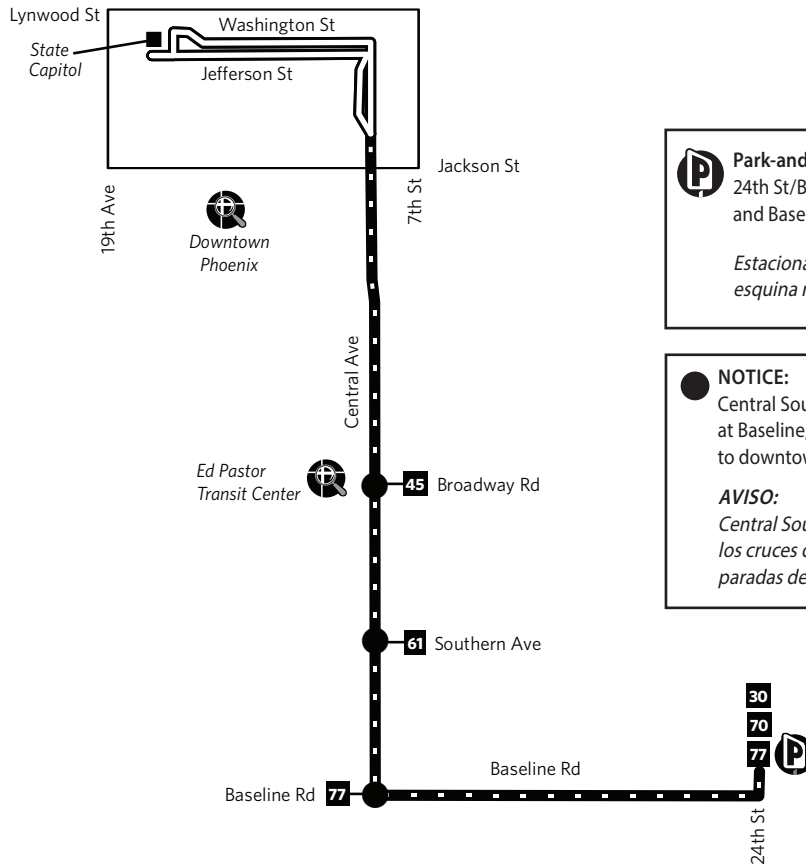

Central South Mountain East RAPID

See fold-out map for routes serving this area.
Vea el mapa desplegable para las rutas que sirven esta área.

Park-and-Ride

24th St/Baseline Park-and-Ride, NE corner of 24th St and Baseline Rd

Estacionamiento Park-and-Ride de 24th St y Baseline, esquina noreste de la calle 24 y Baseline Rd

NOTICE:

Central South Mountain East RAPID only stops on Central Ave at Baseline, Southern and Broadway intersections in addition to downtown Phoenix RAPID stops.

AVISO:

Central South Mountain East RAPID para únicamente en los cruces de Baseline, Southern y Broadway, además de las paradas de RAPID en el centro de Phoenix.

Monday-Friday AM Inbound

Lunes a Viernes, de llegada por la mañana

24TH ST/BASELINE PARK-AND-RIDE	CENTRAL AVE & BROADWAY RD	1ST AVE & WASHINGTON ST	17TH AVE & JEFFERSON ST
6:00	6:12	*6:20	*6:26
6:25	6:37	*6:45	*6:51
6:50	7:02	*7:10	*7:16
7:25	7:37	*7:45	*7:51
7:55	8:07	*8:15	*8:21

Monday-Friday PM Outbound

Lunes a Viernes, de salida por la tarde

18TH AVE & JEFFERSON ST	1ST AVE & JEFFERSON ST	CENTRAL AVE & BROADWAY RD	24TH ST/BASELINE PARK-AND-RIDE
3:40	3:47	*3:54	*4:06
4:10	4:17	*4:24	*4:36
4:40	4:47	*4:54	*5:06
5:10	5:17	*5:24	*5:36
5:40	5:47	*5:54	*6:06

* These time points are estimated and should not be used to coordinate transfers. *Estos horarios de paradas son estimaciones sobre las horas de llegada y no deben usarse para coordinar los transbordos.*

Effective/Valides: **April 24, 2017**

Light type = AM. **Bold type = PM.** / Texto normal = la mañana. **Texto remarcado = la tarde.**