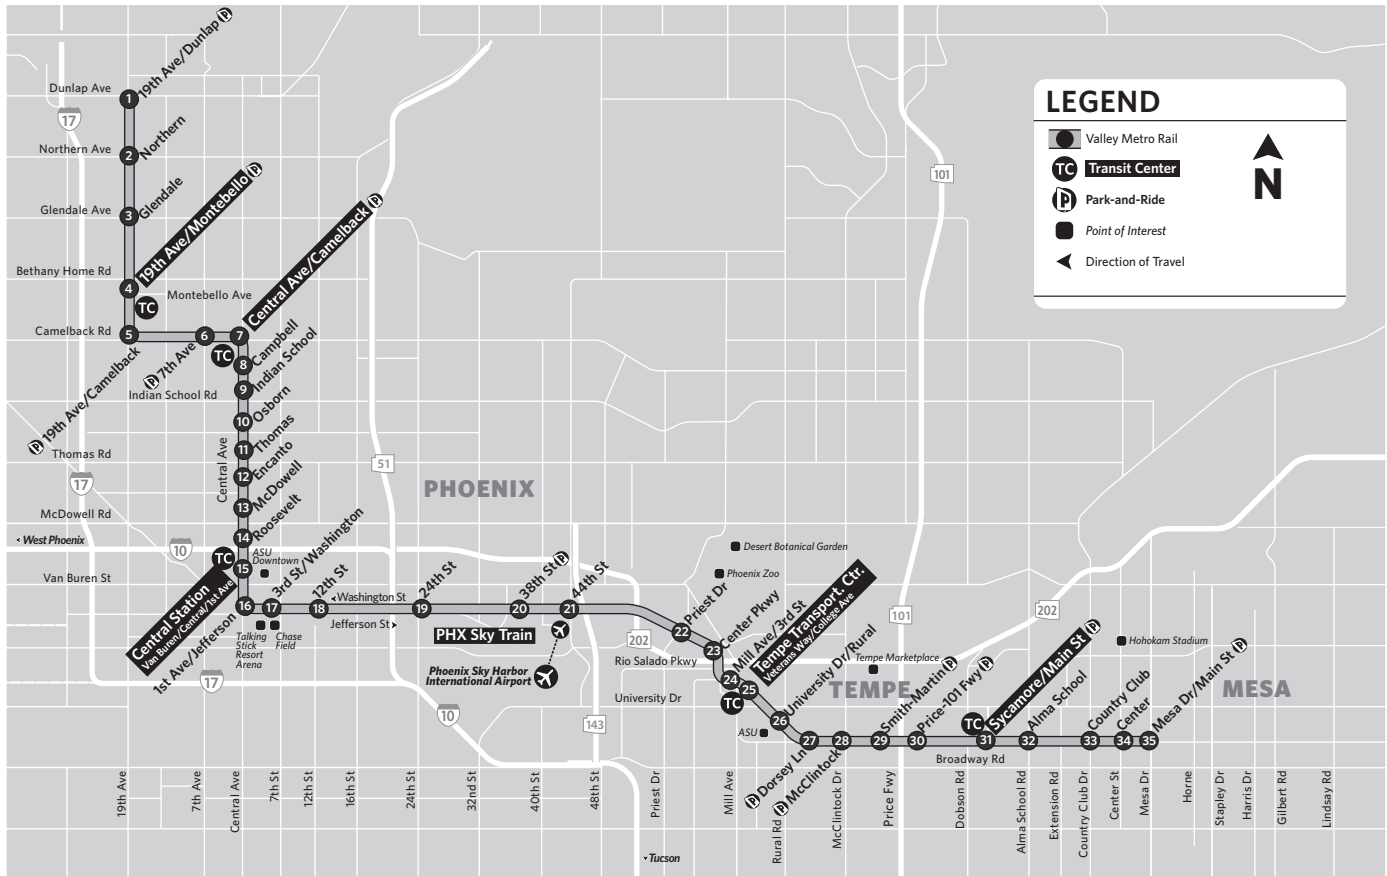

Valley Metro Rail

Light Rail Stations with Connecting Bus Routes

- | | | | |
|---|--|--|--|
| 1. 19th Ave/Dunlap Bus Routes: 19, 90, 122 | 12. Encanto/Central Ave Bus Route: 0 | 17. 3rd St/Washington 3rd St/Jefferson | 26. University Dr/Rural Bus Routes: 30, 62, 72, Orbit: Mars, Mercury |
| 2. Northern/19th Ave Bus Routes: 19, 80 | 13. McDowell/Central Ave Bus Routes: 0, 17 | 18. 12th St/Washington 12th St/Jefferson Bus Routes: 1, 12, RAPID: SR 51 | 27. Dorsey/Apache Blvd Bus Route: 81 |
| 3. Glendale/19th Ave Bus Routes: 19, 70 | 14. Roosevelt/Central Ave Bus Routes: 0, 10 | 19. 24th St/Washington 24th St/Jefferson Bus Routes: 1, 70 | 28. McClintock/Apache Blvd Bus Route: 81 |
| 4. 19th Ave/Montebello Bus Routes: 15, 19, 60 | 15. Van Buren/Central Ave Van Buren/1st Ave Bus Routes: 0, 1, 3, 7, 8, 10, DASH, GAL, 514, 520, 521, 522, 522, 531, 533, 535, 541, 542, 562, 563, 571, 573, 575 RAPID: 1-10 East, 1-10 West, 1-17, SR 51 | 20. 38th St/Washington Bus Route: 1, 32 | 29. Smith-Martin/Apache Blvd Bus Route: 40 |
| 5. 19th Ave/Camelback Bus Routes: 19, 50 | 16. Washington/Central Ave Jefferson/1st Ave Bus Routes: 0, 8, DASH, GAL, 514, 520, 521, 522, 531, 533, 535, 541, 542, 562, 563, 571, 573, 575, RAPID: 1-10 East, 1-10 West, 1-17, SR 51, Central South Mountain East, Central South Mountain West | 21. 44th St/Washington Bus Routes: 1, 32, 44, PHX SkyTrain (Airport Access) | 30. Price-101 Freeway/Apache Blvd Bus Route: 40 |
| 6. 7th Ave/Camelback Bus Routes: 8, 50 | | 22. Priest Dr/Washington Bus Routes: 1, 56 | 31. Sycamore/Main St Bus Routes: 30, 40, 45, 96 |
| 7. Central Ave/Camelback Bus Routes: 0, 50 | | 23. Center Pkwy/Washington Bus Route: Orbit: Earth | 32. Alma School/Main St Bus Routes: 40, 104 |
| 8. Campbell/Central Ave Bus Route: 0 | | 24. Mill Ave/Third St Bus Route: Orbit: Earth | 33. Country Club/Main St Bus Routes: 40, 112 |
| 9. Indian School/Central Ave Bus Routes: 0, 41 | | 25. Veterans Way/College Ave Bus Routes: 48, 62, 65, 66, 72 Orbit: Earth, Jupiter, Mars, Mercury, Venus | 34. Center/Main St Bus Routes: 40, BUZZ (Centennial Way) |
| 10. Osborn/Central Ave Bus Route: 0 | | | 35. Mesa Dr/Main St Bus Routes: 40, 120 |
| 11. Thomas/Central Ave Bus Routes: 0, 29 | | | |