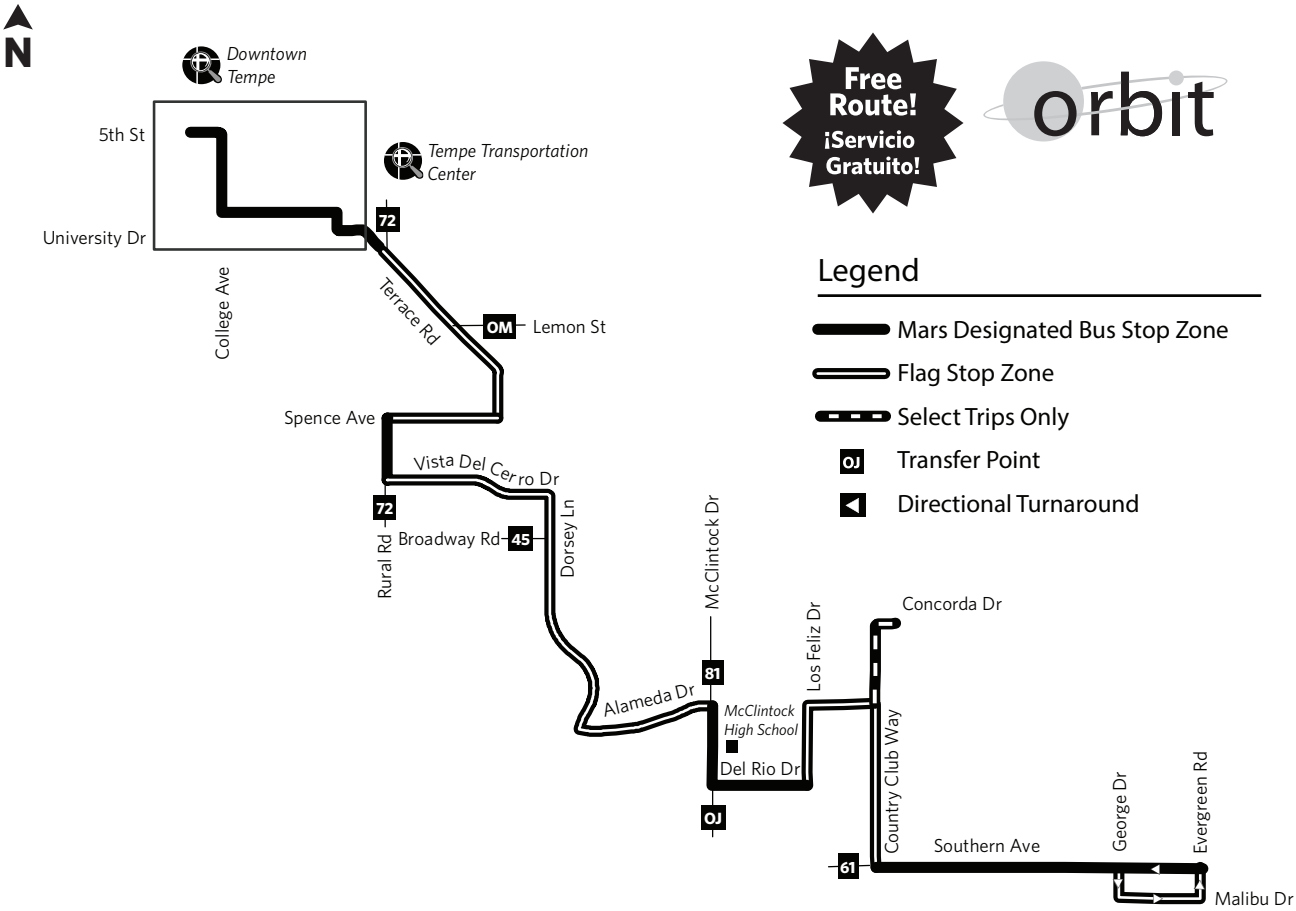

Tempe Orbit Mars

Free Route!
¡Servicio Gratuito!

Legend

- Mars Designated Bus Stop Zone
- Flag Stop Zone
- Select Trips Only
- Transfer Point
- Directional Turnaround

Monday-Friday Northbound Lunes a Viernes, Rumbo al norte

Saturday Southbound

Sábado, Rumbo al sur

TEMPE TC	DORSEY LN & BROADWAY RD	MCCLEINTOCK HIGH SCHOOL	SOUTHERN AVE & EVERGREEN ST
7:57	8:17	8:23	8:33
8:12	8:32	8:38	8:48
8:27	8:47	8:53	9:03
Service continues every 15 minutes until the times listed below. <i>El servicio continúa cada 15 minutos hasta las horas indicadas abajo.</i>			
9:42	10:02	10:08	10:18
9:57	10:17	10:23	10:33

Sunday Northbound

Domingo, Rumbo al norte

SOUTHERN AVE & EVERGREEN ST	MCCLEINTOCK HIGH SCHOOL	DORSEY LN & BROADWAY RD	TEMPE TC
8:13	8:19	8:24	8:42
8:43	8:49	8:54	9:12
9:13	9:19	9:24	9:42
Service continues every 30 minutes until the times listed below. <i>El servicio continúa cada 30 minutos hasta las horas indicadas abajo.</i>			
7:13	7:19	7:24	7:42

Sunday Southbound

Domingo, Rumbo al sur

TEMPE TC	DORSEY LN & BROADWAY RD	MCCLEINTOCK HIGH SCHOOL	SOUTHERN AVE & EVERGREEN ST
8:03	8:23	8:29	8:39
8:33	8:53	8:59	9:09
9:03	9:23	9:29	9:39
Service continues every 30 minutes until the times listed below. <i>El servicio continúa cada 30 minutos hasta las horas indicadas abajo.</i>			
7:03	7:23	7:29	7:39