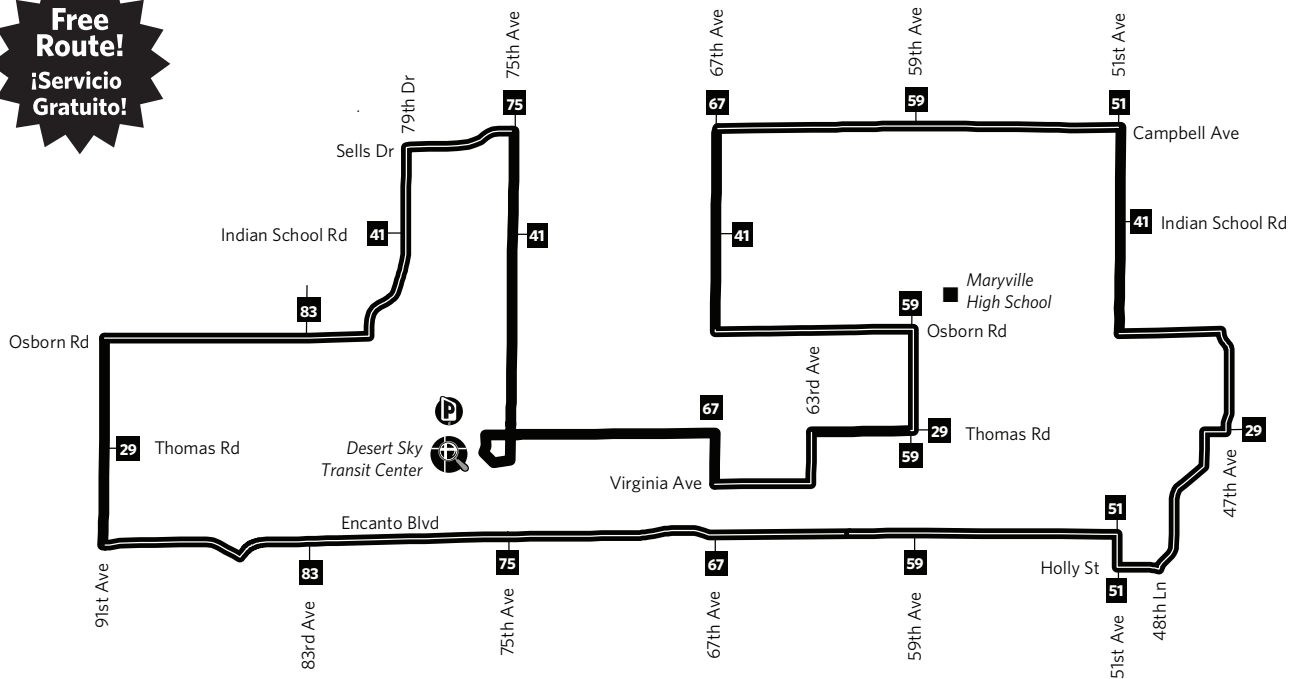

Phoenix Neighborhood Circulator MARY

Free Route!
¡Servicio Gratuito!

P Park-and-Ride
Desert Sky Transit Center, SE corner of Thomas Rd and 79th Ave
Estacionamiento Desert Sky, esquina sureste de Thomas Rd y 79th Ave

Legend

-  MARY Designated Bus Stop Zone
-  Flag Stop Zone
-  Transfer Point

MARY is a free neighborhood circulator service provided by Phoenix Public Transit. Mini-buses travel the 21-mile route in both directions every hour. Travel time to and from Desert Sky Mall is about one hour and 15 minutes.

On major streets, please wait at designated bus stops. On neighborhood streets, flag down the mini-bus to have it stop for you.

MARY es un servicio gratuito de transporte para los vecindarios ofrecido por el sistema de transporte público Phoenix Public Transit. Cada hora, los minibuses recorren la ruta de 21 millas en ambas direcciones. El viaje de ida y vuelta de Desert Sky Mall es aproximadamente 1 hora y 15 minutos.

Sunday Counterclockwise

Domingo, en sentido contrario a las agujas del reloj

DESERT SKY TC	83RD AVE & OSBORN RD	75TH AVE & ENCANTO BLVD	55TH AVE & ENCANTO BLVD	51ST AVE & INDIAN SCHOOL RD	67TH AVE & CAMPBELL AVE	59TH AVE & THOMAS RD	DESERT SKY TC
6:30	6:46	7:04	7:15	7:28	7:39	7:50	8:02
7:30	7:46	8:04	8:15	8:28	8:39	8:50	9:02
8:30	8:46	9:04	9:15	9:28	9:39	9:50	10:02
Service continues every 60 minutes until the times listed below. El servicio continúa cada 60 minutos hasta las horas indicadas abajo.							
4:30	4:46	5:04	5:15	5:28	5:39	5:50	6:02