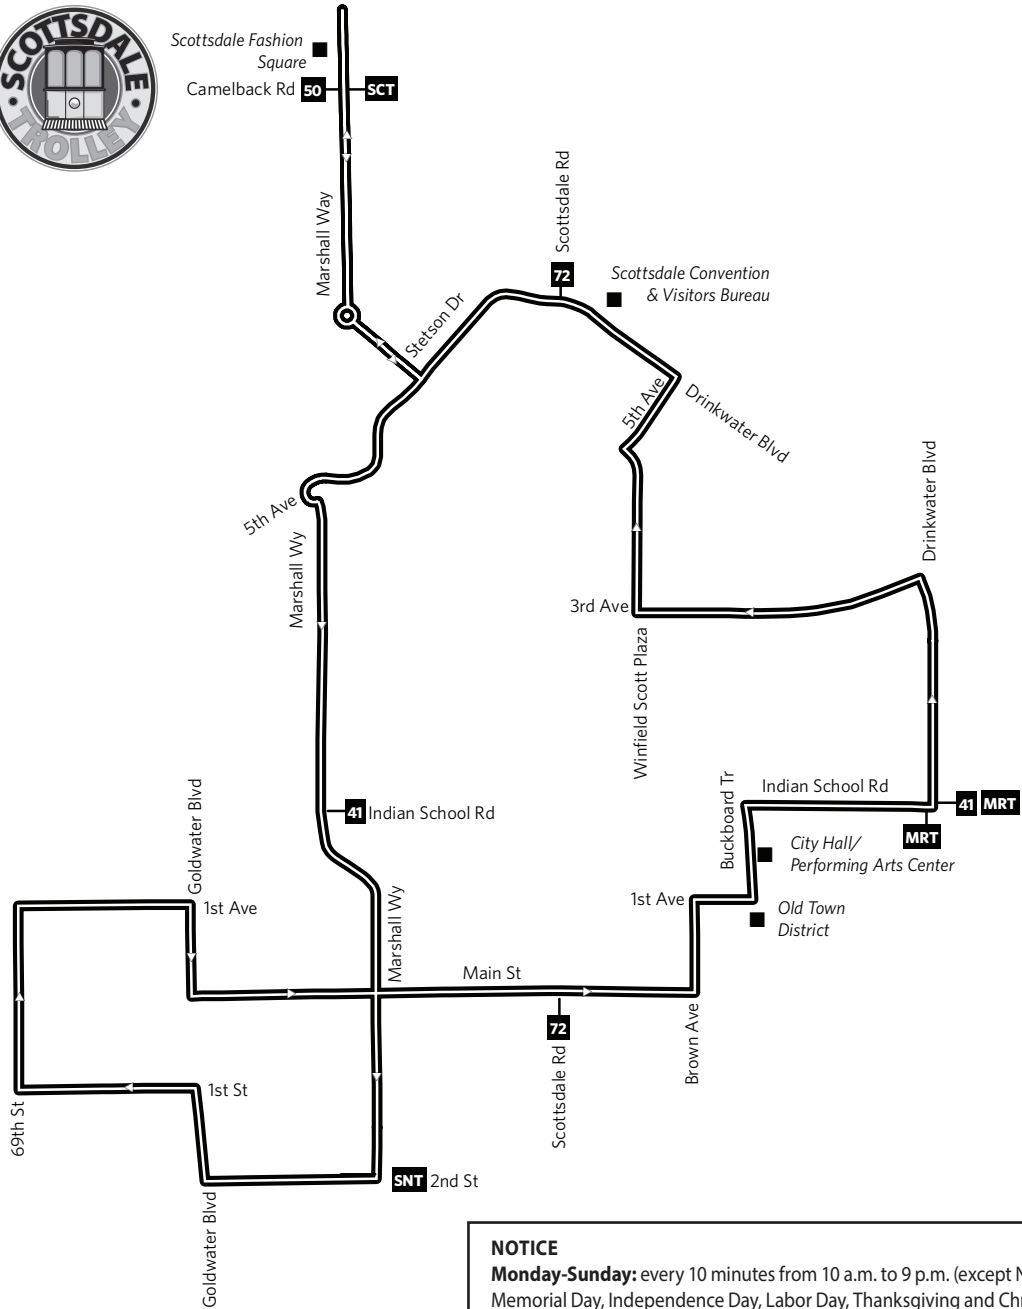

Scottsdale Downtown Trolley

Free Route!
iServicio Gratuito!

NOTICE

Monday-Sunday: every 10 minutes from 10 a.m. to 9 p.m. (except New Year's Day, Memorial Day, Independence Day, Labor Day, Thanksgiving and Christmas)

Scottsdale Downtown Trolley

Monday-Friday Counterclockwise—Lunes a Viernes, en sentido contrario a las agujas del reloj

WESTERN MUSEUM SCOTTSDALE	1ST AVE & BROWN ST	SCOTTSDALE FASHION SQUARE	WESTERN MUSEUM SCOTTSDALE
11:05	11:13	11:10	11:18
11:15	11:23	11:20	11:28
		11:30	11:38
Service continues every 10 minutes until the times listed below. El servicio continúa cada 10 minutos hasta las horas indicadas abajo.			
8:35	8:43	8:50	8:58
8:45	8:53	9:00	
8:55	9:03	9:10	

Saturday-Sunday Counterclockwise—Sábado a Domingo, en sentido contrario a las agujas del reloj

WESTERN MUSEUM SCOTTSDALE	1ST AVE & BROWN ST	SCOTTSDALE FASHION SQUARE	WESTERN MUSEUM SCOTTSDALE
11:05	11:13	11:10	11:18
11:15	11:23	11:20	11:28
		11:30	11:38
Service continues every 10 minutes until the times listed below. El servicio continúa cada 10 minutos hasta las horas indicadas abajo.			
8:35	8:43	8:50	8:58
8:45	8:53	9:00	
8:55	9:03	9:10	