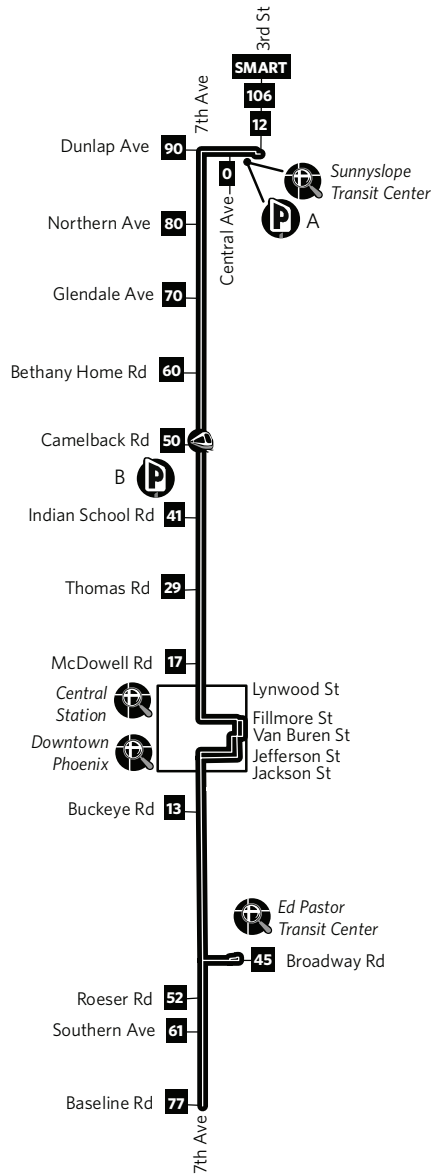

Route 8 — 7th Avenue

Park-and-Ride

- A Sunnyslope Transit Center, ½ block south of Dunlap Ave on 3rd St
- B 7th Ave/Camelback, SW corner of 7th Ave and Camelback Rd

A Centro de Transporte Sunnyslope, ½ cuadra al sur de Dunlap Ave en 3rd St
 B 7th Ave y Camelback Rd, esquina suroeste de 7th Ave y Camelback Rd