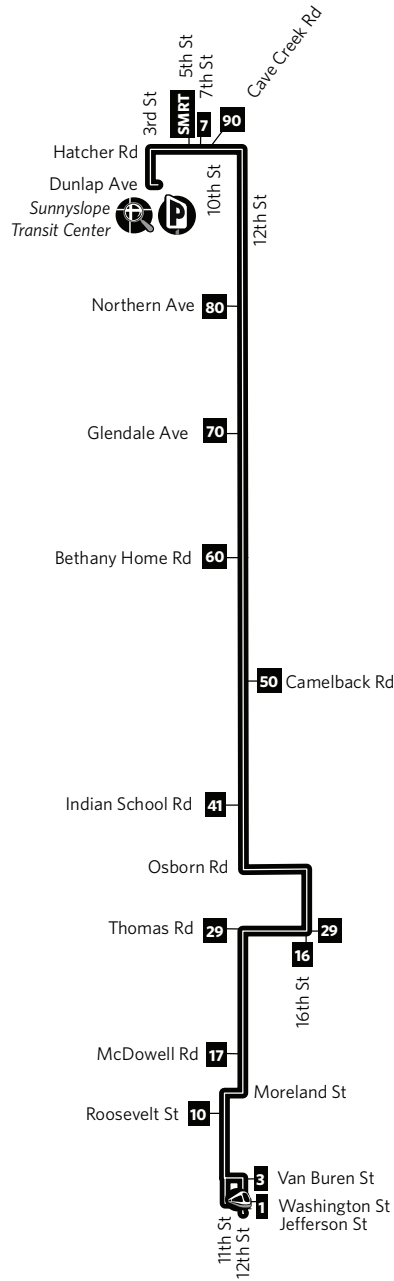

# Route 12 — 12th Street

 **Park-and-Ride**  
 Sunnyslope Transit Center, ½ block south of Dunlap Ave on 3rd St  
*Centro de Transporte Sunnyslope, ½ cuadra al sur de Dunlap Ave en 3rd St*

 See fold-out map for routes serving this area.  
*Vea el mapa desplegable para las rutas que sirven esta área.*

# Route 12 — 12th Street