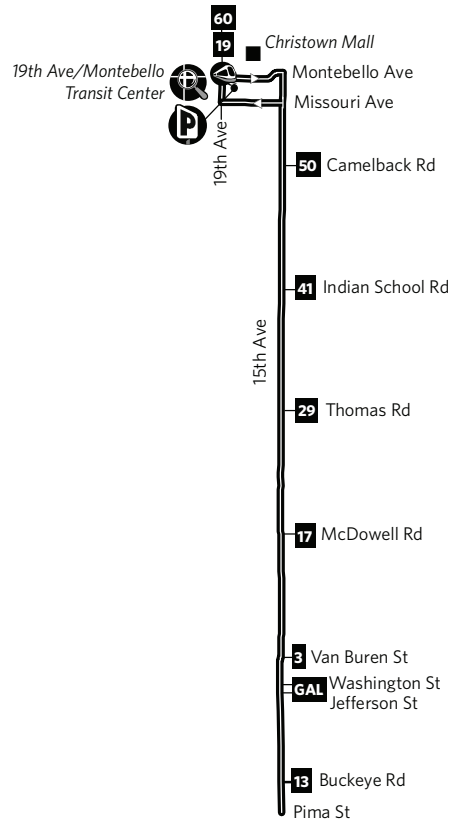

Route 15 — 15th Avenue

P **Park-and-Ride**
 19th Ave/Montebello Transit Center, SE corner of 19th Ave and Montebello Ave
Centro de Transporte 19th Ave y Montebello Ave, esquina sureste de 19th Ave y Montebello Ave

See fold-out map for routes serving this area.
Vea el mapa desplegable para las rutas que sirven esta área.

Monday-Friday Northbound Lunes a Viernes, Rumbo al norte

| 15TH AVE & PIMA ST | 15TH AVE & BUCKEYERD | 15TH AVE & VAN BUREN ST | 15TH AVE & THOMAS RD | 15TH AVE & CAMELBACK RD | 19TH AVE & MONTEBELLO AVE |
|--------------------|----------------------|-------------------------|----------------------|-------------------------|---------------------------|
| 4:13 | 4:14 | 4:18 | 4:25 | 4:32 | 4:40 |
| 4:43 | 4:44 | 4:48 | 4:55 | 5:02 | 5:10 |
| 5:13 | 5:14 | 5:18 | 5:25 | 5:33 | 5:41 |
| 5:40 | 5:41 | 5:46 | 5:55 | 6:05 | 6:13 |

Monday-Friday Southbound Lunes a Viernes, Rumbo al sur

| 19TH AVE & MONTEBELLO AVE | 15TH AVE & CAMELBACK RD | 15TH AVE & THOMAS RD | 15TH AVE & VAN BUREN ST | 15TH AVE & BUCKEYERD | 15TH AVE & PIMA ST |
|---------------------------|-------------------------|----------------------|-------------------------|----------------------|--------------------|
| 4:03 | 4:08 | 4:15 | 4:23 | 4:27 | 4:28 |
| 4:33 | 4:38 | 4:45 | 4:53 | 4:57 | 4:58 |
| 5:03 | 5:08 | 5:15 | 5:23 | 5:27 | 5:28 |
| 5:29 | 5:36 | 5:45 | 5:54 | 5:59 | 6:00 |