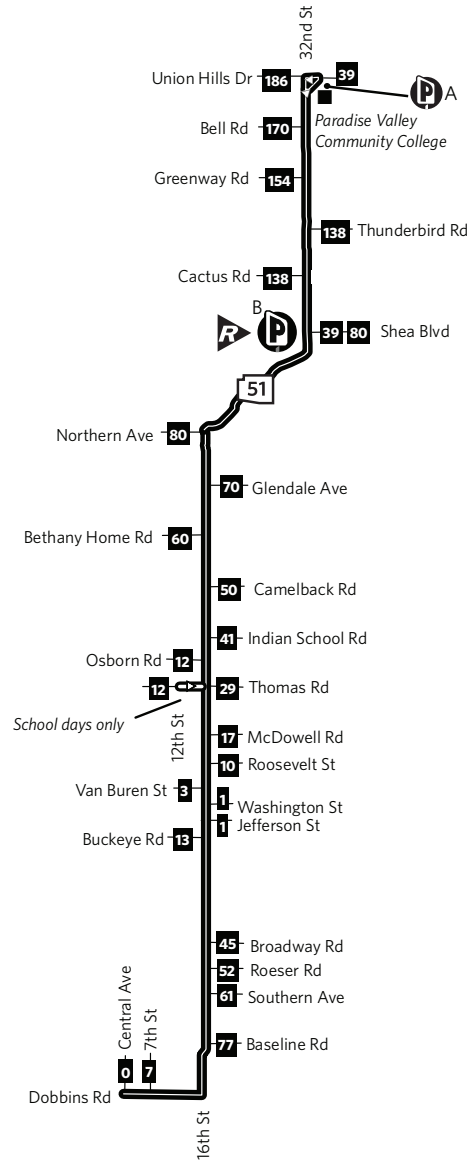

Route 16 — 16th Street

Park-and-Ride

- A Paradise Valley Community College, SE Corner of 32nd St and Union Hills Dr, NW end of parking lot
- B Shea Blvd/SR 51 Dreamy Draw Park-and-Ride (Boards on 32nd St), SW corner of SR 51 and Shea Blvd

A Colegio Comunitario Paradise Valley, esquina sureste de 32nd St y Union Hills Dr, en la esquina noroeste del estacionamiento

B Estacionamiento Shea Blvd/SR 51 Dreamy Draw (El autobús se aborda en 32nd St), esquina suroeste de SR 51 and Shea Blvd