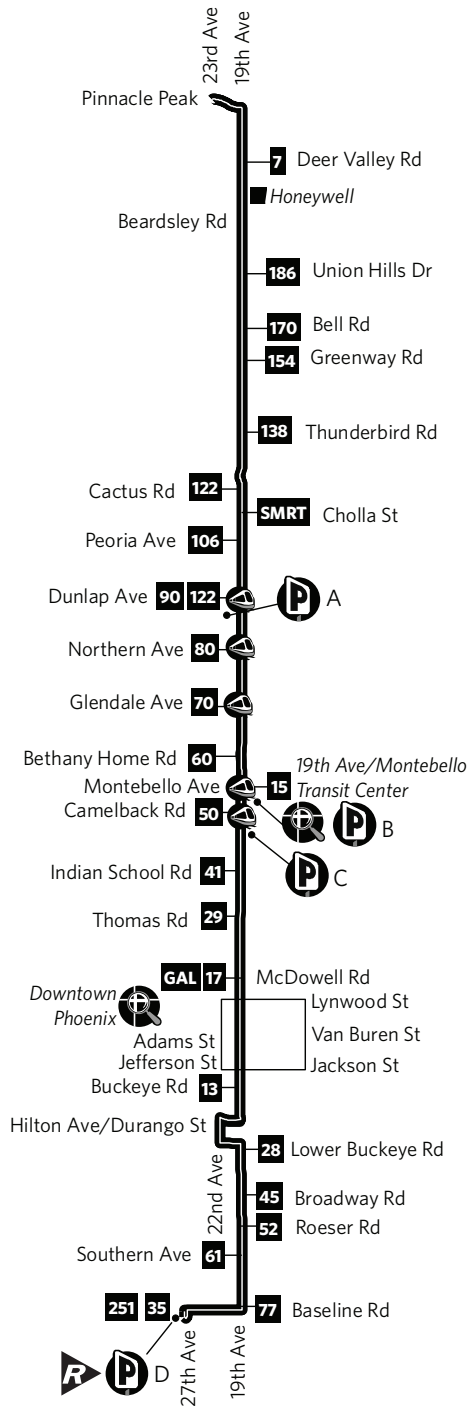

Route 19 — 19th Avenue

See fold-out map for routes serving this area.
 Vea el mapa desplegable para las rutas que sirven esta área.

Park-and-Ride

- A 19th Ave/Dunlap Park-and-Ride, SW corner of 19th Ave and Dunlap Ave
 - B 19th Ave/Montebello Transit Center, SE corner of 19th Ave and Montebello Ave
 - C 19th Ave/Camelback Park-and-Ride, SE corner of 19th Ave and Camelback Rd
 - D 27th Ave/Baseline Rd Park-and-Ride, SW corner of 27th Ave and Baseline Rd
- A Estacionamiento de 19th Ave/Dunlap, esquina suroeste de 19th Ave y Dunlap Ave*
- B Centro de Transporte 19th Ave/Montebello, esquina sureste de 19th Ave y Montebello Ave*
- C Estacionamiento de 19th Ave/Camelback Rd, esquina sureste de 19th Ave/Camelback Rd*
- D Estacionamiento de 27th Ave/Baseline Rd, esquina suroeste de 27th Ave y Baseline Rd*