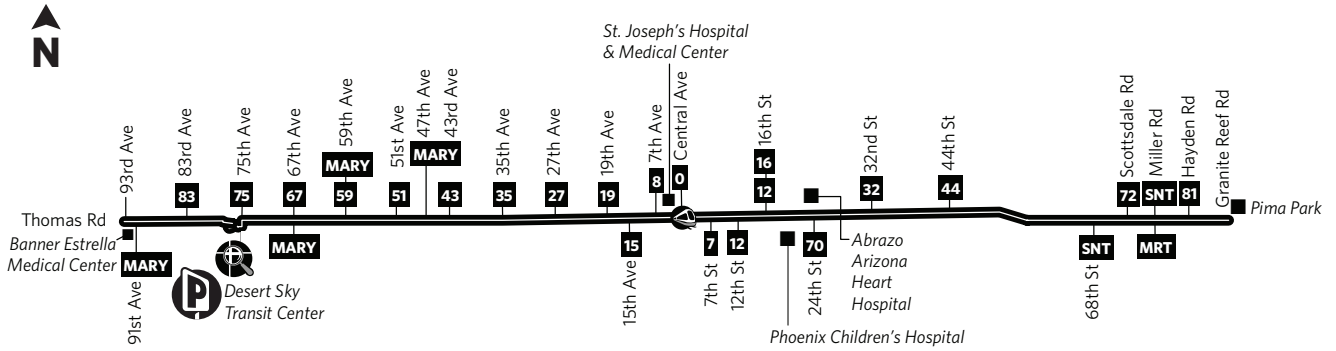

Route 29 — Thomas

P **Park-and-Ride**
Desert Sky Transit Center, SE corner of Thomas Rd and 79th Ave
Estacionamiento Desert Sky, esquina sureste de Thomas Rd y 79th Ave

See fold-out map for routes serving this area.
Vea el mapa desplegable para las rutas que sirven esta área.

Monday-Friday Eastbound Lunes a Viernes, Rumbo al este

91ST AVE & THOMAS RD	DESERT SKY TC	59TH AVE & THOMAS RD	51ST AVE & THOMAS RD	35TH AVE & THOMAS RD	19TH AVE & THOMAS RD	CENTRAL AVE & THOMAS RD	24TH ST & THOMAS RD	44TH ST & THOMAS RD	56TH ST & THOMAS RD	SCOTTSDALE RD & THOMAS RD	PIMA PARK & THOMAS RD
				3:59	4:11	4:20	4:32	4:44	4:49		
3:57	4:06	4:16	4:20	4:29	4:41	4:50	5:02	5:14	5:19		
4:27	4:36	4:46	4:50	4:59	5:11	5:20	5:32	5:44	5:49		
	4:51	5:01	5:05	5:14	5:26	5:35	5:47	5:59	6:05		
4:57	5:06	5:16	5:20	5:29	5:41	5:50	6:03	6:17	6:23	6:31	6:39
	5:24	5:34	5:38	5:47	5:59	6:10	6:25	6:39	6:45	6:53	7:01
		5:45	5:54	6:07	6:18	6:33	6:47	6:53	7:01	7:09	7:17
5:30	5:39	5:49	5:53	6:02	6:15	6:26	6:41	6:55	7:01	7:09	7:17
		6:00	6:10	6:23	6:34	6:49	7:03	7:09	7:17	7:25	7:33
	5:51	6:02	6:10	6:31	6:42	6:57	7:11	7:17	7:25	7:33	7:41
		6:16	6:26	6:39	6:50	7:05	7:19	7:25	7:33	7:41	7:49
5:56	6:05	6:18	6:24	6:34	6:47	6:58	7:13	7:27	7:33	7:41	7:49
		6:32	6:42	6:55	7:06	7:21	7:35	7:41	7:49	7:57	8:05
	6:21	6:34	6:40	6:50	7:03	7:14	7:29	7:43	7:49	7:57	8:05
		6:48	6:58	7:11	7:22	7:37	7:51	7:57	8:05	8:13	8:21
6:28	6:37	6:50	6:56	7:06	7:19	7:30	7:45	7:59	8:05	8:13	8:21
		7:04	7:14	7:27	7:38	7:53	8:07				
	6:53	7:06	7:12	7:22	7:35	7:46	8:01	8:15	8:21	8:29	8:37
		7:20	7:30	7:43	7:54	8:09	8:23				
7:00	7:09	7:22	7:28	7:38	7:51	8:02	8:17	8:31	8:37	8:45	8:53
		7:36	7:46	7:59	8:10	8:25	8:39				
	7:25	7:38	7:44	7:54	8:07	8:18	8:33	8:47	8:53	9:01	9:09
		7:52	8:02	8:15	8:26	8:41	8:55				
7:32	7:41	7:54	8:00	8:10	8:23	8:34	8:49	9:03	9:09	9:17	9:25
		8:08	8:18	8:31	8:42	8:57	9:11				
7:58	8:07	8:20	8:26	8:36	8:49	9:00	9:15	9:29	9:35	9:43	9:51
	8:27	8:40	8:46	8:56	9:09	9:20	9:35	9:49	9:55	10:03	10:11