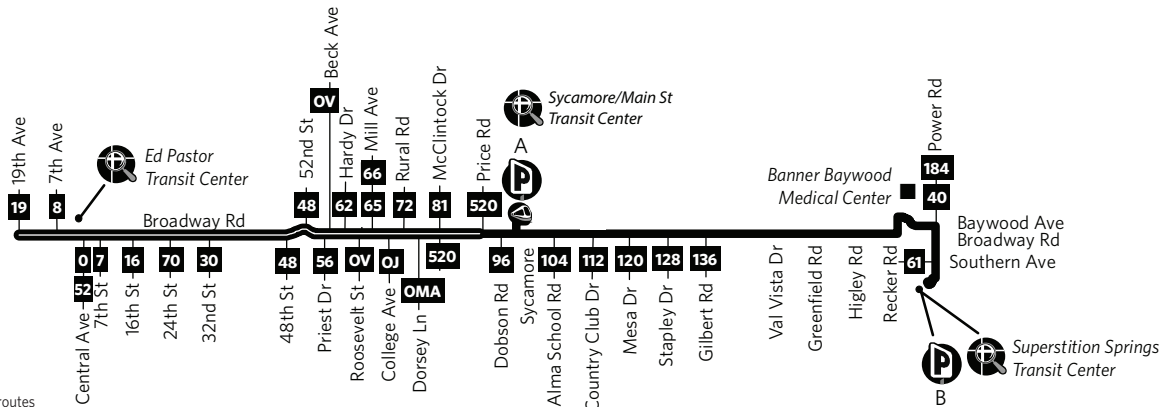

Route 45 — Broadway

See fold-out map for routes serving this area.
 Vea el mapa desplegable para las rutas que sirven esta área.

P **Park-and-Ride**

A Sycamore/Main St Transit Center, NW corner of Main St and Sycamore
 B Superstition Springs Transit Center, NW corner of Power Rd and US 60

A Centro de Transporte Sycamore y Main St, esquina noroeste de Main St y Sycamore
 B Centro de Transporte Superstition Springs, esquina noroeste de Power Rd y autopista US 60

NOTICE:
 Westbound Route 61 bus stop is located at Superstition Springs Transit Center or Power Rd/Hampton Ave.