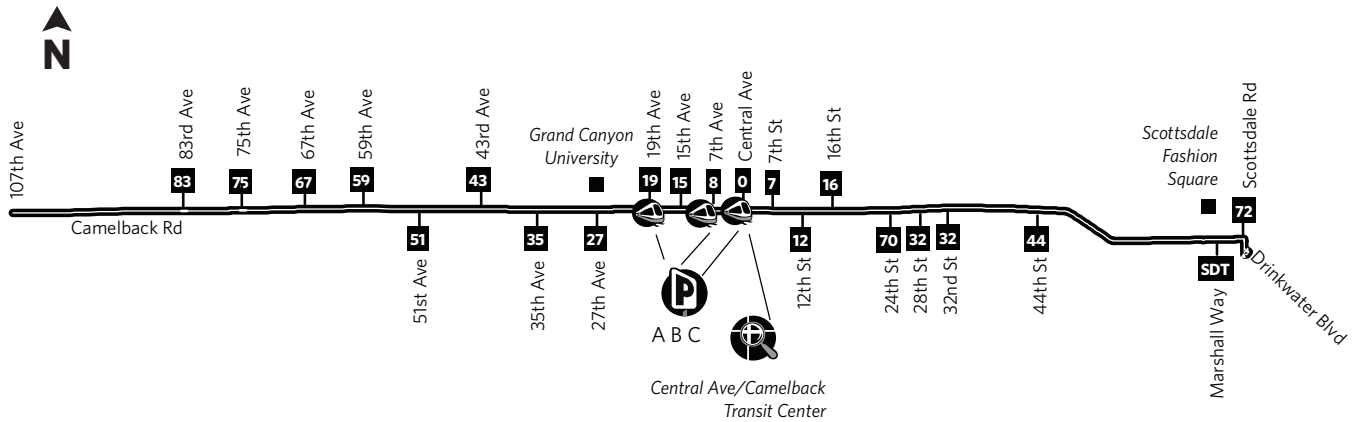

Route 50 — Camelback

P **Park-and-Ride**

- A 19th Ave/Camelback Park-and-Ride, SE corner of 19th Ave and Camelback Rd
- B 7th Ave/Camelback, SW corner of 7th Ave and Camelback Rd
- C Central Ave/Camelback Transit Center, SW corner of Camelback Rd and Central Ave

A Estacionamiento de 19th Ave/Camelback Rd, esquina sureste de 19th Ave/Camelback Rd
B 7th Ave y Camelback Rd, esquina suroeste de 7th Ave y Camelback Rd
C Centro de Transporte Central Ave/Camelback, esquina suroeste de Camelback Rd y Central Ave

See fold-out map for routes serving this area.
 Vea el mapa desplegable para las rutas que sirven esta área.

Monday-Friday Eastbound Lunes a Viernes, Rumbo al este

107TH AVE & CAMELBACK RD	83RD AVE & CAMELBACK RD	67TH AVE & CAMELBACK RD	43RD AVE & CAMELBACK RD	19TH AVE & CAMELBACK RD	CENTRAL AVE & CAMELBACK RD	24TH ST & CAMELBACK RD	44TH ST & CAMELBACK RD	SCOTTSDALE RD & CAMELBACK RD
		3:49	4:00	4:15	4:25	4:37	4:45	4:59
4:04	4:12	4:19	4:30	4:45	4:55	5:07	5:15	5:29
		4:49	5:00	5:15	5:25	5:37	5:45	5:59
5:04	5:12	5:19	5:30	5:45	5:55	6:07	6:15	6:29
		5:36	5:46	6:00	6:09	6:21	6:29	
5:34	5:42	5:49	6:00	6:15	6:25	6:38	6:47	7:02
		6:01	6:11	6:25	6:34	6:48	6:57	
5:54	6:02	6:09	6:20	6:35	6:45	6:59	7:08	7:23
		6:19	6:29	6:45	6:55	7:09	7:18	
6:12	6:20	6:27	6:39	6:55	7:05	7:19	7:28	7:43
		6:37	6:49	7:05	7:15	7:29	7:38	
6:31	6:40	6:47	6:59	7:15	7:25	7:39	7:48	8:03
		6:57	7:09	7:25	7:35	7:49	7:58	8:13
6:51	7:00	7:07	7:19	7:35	7:45	7:59	8:08	8:23
		7:17	7:29	7:45	7:55	8:09	8:18	8:33
7:11	7:20	7:27	7:39	7:55	8:05	8:19	8:28	8:43
		7:37	7:49	8:05	8:15	8:29	8:38	
7:31	7:40	7:47	7:59	8:15	8:25	8:39	8:48	9:03