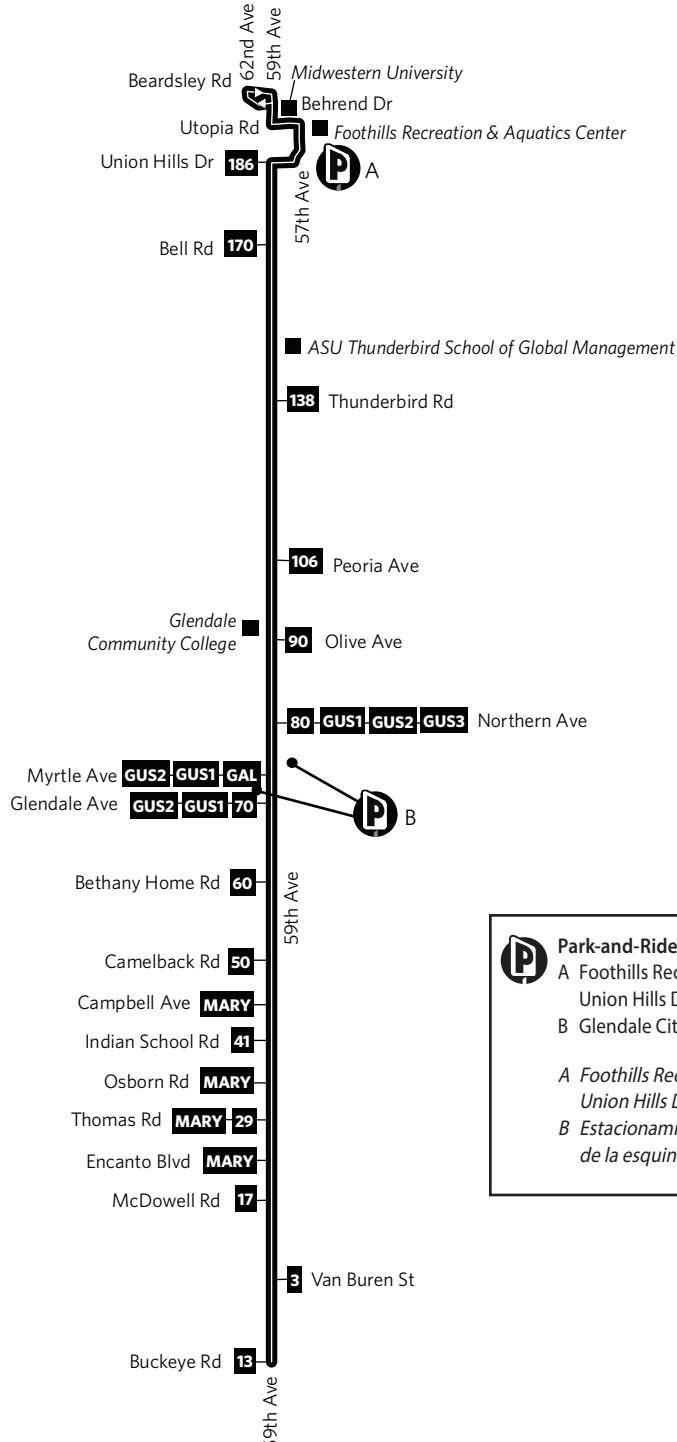

# Route 59 — 59th Avenue

**P** Park-and-Ride

- A Foothills Recreation & Aquatics Center, NW corner of 55th Ave and Union Hills Dr
- B Glendale City Lot, NE and SW corner of 59th Ave and Myrtle Ave

*A Foothills Recreation & Aquatics Center, esquina noroeste de 55th Ave y Union Hills Dr*

# Route 59 — 59th Avenue