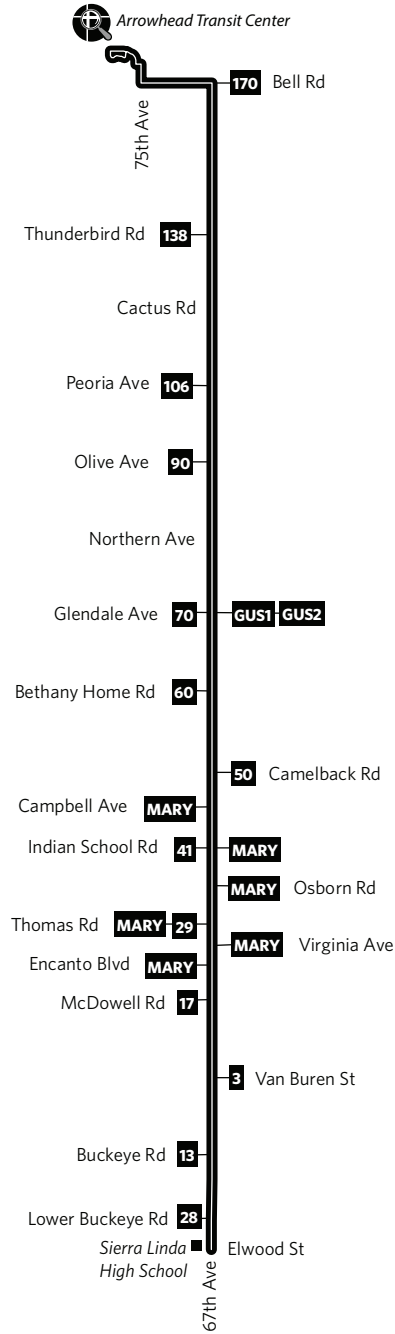

Route 67 — 67th Avenue

See fold-out map for routes serving this area.
 Vea el mapa desplegable para las rutas que sirven esta área.

Route 67 — 67th Avenue

Monday-Friday Northbound Lunes a Viernes, Rumbo al norte

Route 67 — 67th Avenue

Sunday Northbound Domingo, Rumbo al norte

67TH AVE & LOWER BUCKEYE RD	67TH AVE & VAN BUREN ST	67TH AVE & THOMAS RD	67TH AVE & CAMELBACK RD	67TH AVE & GLENDALE AVE	67TH AVE & OLIVE AVE	67TH AVE & THUNDERBIRD RD	ARROWHEAD TC
5:16	5:24	5:32	5:40				
5:46	5:54	6:02	6:10				
6:16	6:24	6:32	6:40	6:47	6:57	7:07	7:22
6:46	6:54	7:02	7:10				
7:16	7:24	7:32	7:40	7:47	7:57	8:07	8:22
7:46	7:54	8:02	8:10				
8:15	8:23	8:32	8:40	8:48	8:59	9:09	9:24
8:45	8:53	9:02	9:10				
9:15	9:23	9:32	9:40	9:48	9:59	10:09	10:24
9:45	9:53	10:02	10:10				
10:15	10:23	10:32	10:40	10:48	10:59	11:09	11:24
10:45	10:53	11:02	11:10				
11:15	11:23	11:32	11:40	11:48	11:59	12:09	12:24
11:45	11:53	12:02	12:10				
12:15	12:23	12:32	12:40	12:48	12:59	1:09	1:24
12:45	12:53	1:02	1:10				
1:15	1:23	1:32	1:40	1:48	1:59	2:09	2:24
1:45	1:53	2:02	2:10				
2:15	2:23	2:32	2:40	2:48	2:59	3:09	3:24
2:45	2:53	3:02	3:10				
3:15	3:23	3:32	3:40	3:48	3:59	4:09	4:24
3:45	3:53	4:02	4:10				
4:15	4:23	4:32	4:40	4:48	4:59	5:09	5:24
4:45	4:53	5:02	5:10				
5:15	5:23	5:32	5:40	5:48	5:59	6:09	6:24
5:45	5:53	6:02	6:10				
6:15	6:23	6:32	6:40	6:48	6:59	7:09	7:24
6:45	6:53	7:02	7:10				
7:15	7:23	7:32	7:40	7:47	7:57	8:07	8:22
7:46	7:54	8:02	8:10				
8:16	8:24	8:32	8:40				
8:46	8:54	9:02	9:10				
9:16	9:24	9:32	9:40				
9:46	9:54	10:02	10:10				
10:16	10:24	10:32	10:40				
10:46	10:54	11:02	11:10				
11:16	11:24	11:32	11:40				