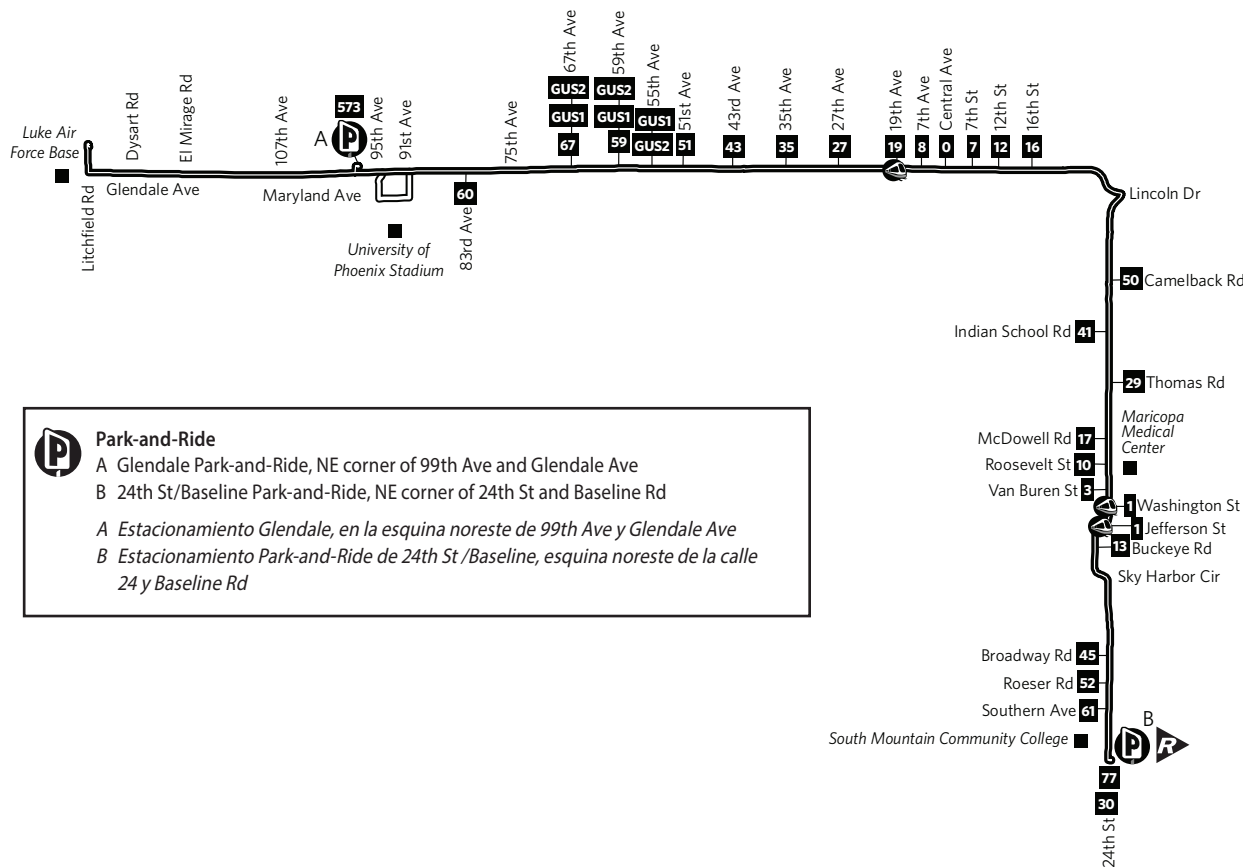

Route 70 — 24th Street/Glendale Avenue

Monday-Friday Eastbound Lunes a Viernes, Rumbo al este

LUKE AFB COMMISSARY	GLEN HARBOR BLVD & GLENDALE AVE	GLENDALE PARK-AND-RIDE	95TH AVE & MARYLAND AVE	83RD AVE & GLENDALE AVE	67TH AVE & GLENDALE AVE	43RD AVE & GLENDALE AVE	19TH AVE & GLENDALE AVE	CENTRAL AVE & GLENDALE AVE	24TH ST & CAMELBACK RD	24TH ST & THOMAS RD	24TH ST & VAN BUREN ST	24TH ST & BROADWAY RD	24TH ST/BASELINE PARK-AND-RIDE
													4:05 4:17 4:25
							4:13 4:25	4:32 4:47	4:56 5:05	5:17 5:25			
						4:43 4:55	5:02 5:17	5:26 5:35	5:47 5:55				
	4:41 4:50	4:58 5:13	5:25 5:32	5:47 5:56	6:06 6:18	6:26 6:48							
	5:01 5:10	5:18 5:33	5:45 5:52	6:08 6:18	6:28 6:40	6:48 7:10							
	5:20 5:27	5:29 5:32	5:37 5:49	6:04 6:20	6:28 6:45	6:55 7:05	7:17 7:25						
5:37 5:47	5:55 6:00	6:09 6:18	6:34 6:50	6:58 7:15	7:25 7:35	7:47 7:55							
	6:14 6:24	6:33 6:49	7:05 7:13	7:30 7:40	7:50 8:02	8:10							

Monday-Friday Westbound Lunes a Viernes, Rumbo al oeste

24TH ST/BASELINE PARK-AND-RIDE	24TH ST & BROADWAY RD	24TH ST & VAN BUREN ST	24TH ST & THOMAS RD	24TH ST & CAMELBACK RD	CENTRAL AVE & GLENDALE AVE	19TH AVE & GLENDALE AVE	43RD AVE & GLENDALE AVE	67TH AVE & GLENDALE AVE	83RD AVE & GLENDALE AVE	95TH AVE & MARYLAND AVE	GLENDALE PARK-AND-RIDE	GLEN HARBOR BLVD & GLENDALE AVE	LUKE AFB COMMISSARY
			3:42 3:49	3:57 4:09	4:15 4:25								
3:53 4:23	4:01 4:42	4:12 4:49	4:57 5:09	5:15 5:25	5:38 5:45	5:55 6:17					5:54 6:26		
4:53 5:19	5:01 5:27	5:12 5:38	5:45 5:53	6:07 6:15	6:30 6:45	6:53 7:10					7:02 7:38		
5:41 5:53	5:49 6:00	6:10 6:20	6:37 6:45	7:00 7:15	7:30 7:45	7:53 8:08					8:02 8:17		
5:53 6:23	6:01 6:31	6:15 6:45	6:55 7:05	7:22 7:30	7:45 8:00	8:08 8:16	8:23 8:38						
6:38 6:53	6:46 7:00	7:10 7:20	7:37 7:45	8:00 8:15	8:23 8:31	8:38							
6:53 7:01	7:15 7:25	7:35 7:52	8:00 8:15										