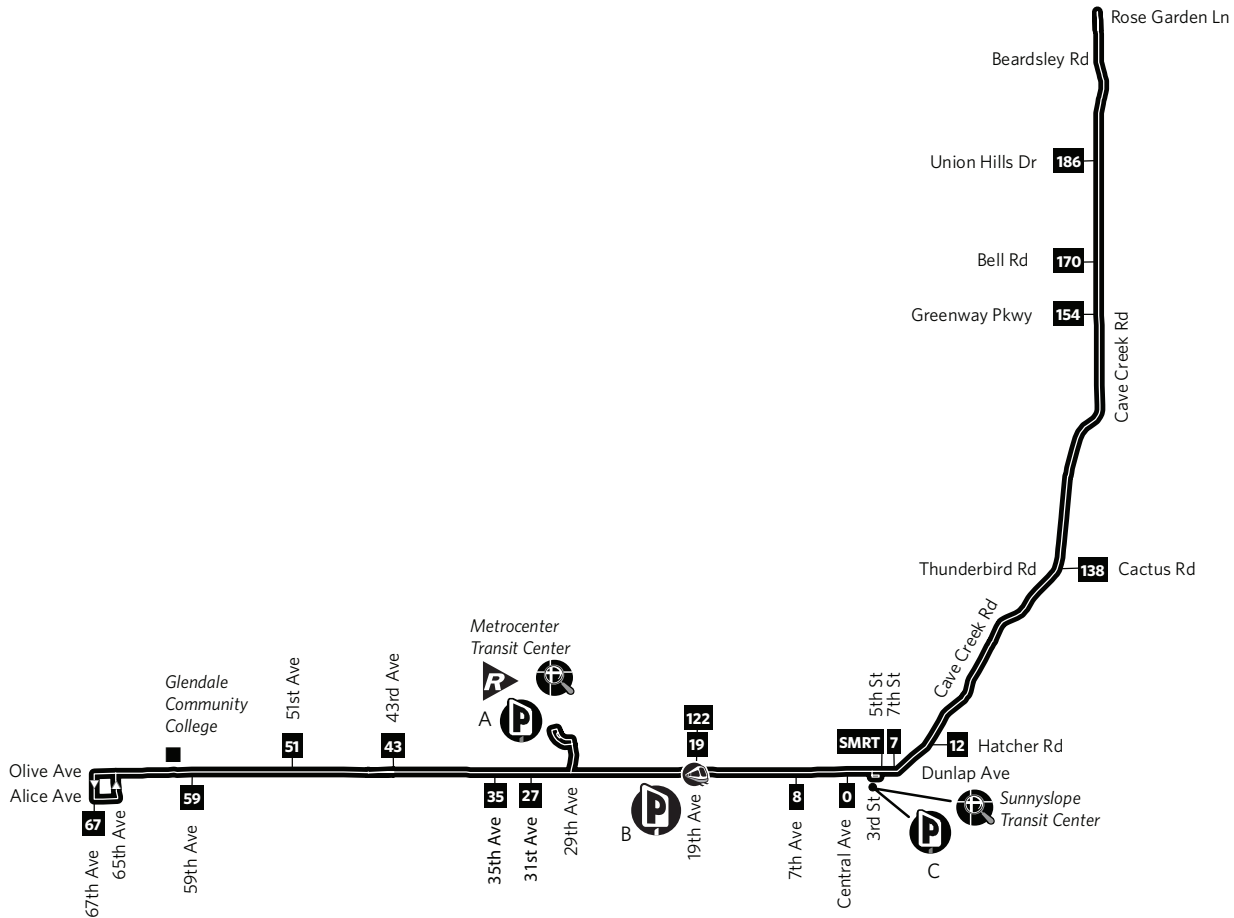

Route 90 — Dunlap/Cave Creek

Park-and-Ride

- A Metrocenter Transit Center, SW corner of mall parking lot
- B 19th Ave/Dunlap Park-and-Ride, SW corner of 19th Ave and Dunlap Ave
- C Sunnyslope Transit Center, ½ block south of Dunlap Ave on 3rd St

A Centro de Transporte Metrocenter, esquina suroeste del estacionamiento del centro comercial

B Estacionamiento de 19th Ave/Dunlap, esquina suroeste de 19th Ave y Dunlap Ave

C Centro de Transporte Sunnyslope, ½ cuadra al Sur de Dunlap Ave en 3rd St