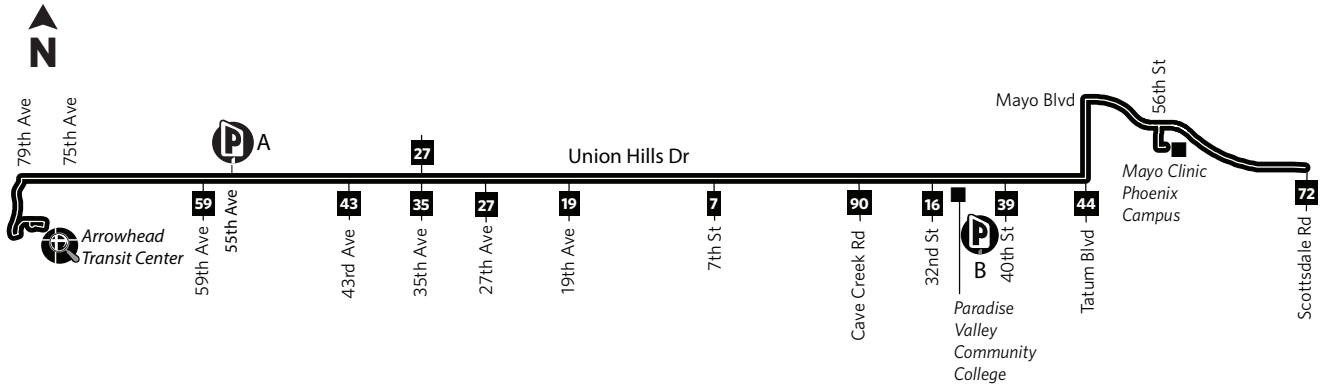

Route 186 — Union Hills/Mayo

Park-and-Ride

- A Foothills Recreation & Aquatics Center, NW corner of 55th Ave and Union Hills Dr
- B Paradise Valley Community College, SE corner of 32nd St and Union Hills Dr, NW end of parking lot

A Foothills Recreation & Aquatics Center, esquina noroeste de 55th Ave y Union Hills Dr
 B Colegio de la Comunidad Paradise Valley, esquina sureste de 32nd St y Union Hills Dr, en el límite noroeste del estacionamiento

See fold-out map for routes serving this area.
 Vea el mapa desplegable para las rutas que sirven esta área.

Monday-Friday Eastbound Lunes a Viernes, Rumbo al este

ARROWHEAD TC	67TH AVE & UNION HILLS DR	51ST AVE & UNION HILLS DR	35TH AVE & UNION HILLS DR	19TH AVE & UNION HILLS DR	7TH ST & UNION HILLS DR	CAVE CREEK RD & UNION HILLS DR	40TH ST & UNION HILLS DR	MAYO CLINIC PHOENIX	SCOTTSDALE RD & MAYO BLVD
		4:05	4:11	4:18	4:25	4:32	4:39	4:48	4:57
		4:35	4:41	4:48	4:55	5:02	5:09	5:18	5:27
		5:05	5:11	5:18	5:25	5:32	5:39	5:48	5:57
		5:35	5:41	5:48	5:55	6:02	6:09	6:18	6:27
5:46	5:59	6:05	6:11	6:18	6:25	6:32	6:39	6:48	6:57
		6:35	6:41	6:48	6:55	7:02	7:09	7:18	7:27
6:46	6:59	7:05	7:11	7:18	7:25	7:32	7:39	7:48	7:57
		7:35	7:41	7:48	7:55	8:02	8:09	8:18	8:27
7:46	7:59	8:05	8:11	8:18	8:25	8:32	8:39	8:48	8:57
		8:35	8:41	8:48	8:55	9:02	9:09	9:18	9:27
8:46	8:59	9:05	9:11	9:18	9:25	9:32	9:39	9:48	9:57
		9:35	9:41	9:48	9:55	10:02	10:09	10:18	10:27
9:46	9:59	10:05	10:11	10:18	10:25	10:32	10:39	10:48	10:57
		10:35	10:41	10:48	10:55	11:02	11:09	11:18	11:27
10:46	10:59	11:05	11:11	11:18	11:25	11:32	11:39	11:48	11:57
		11:35	11:41	11:48	11:55	12:02	12:09	12:18	12:27
11:46	11:59	12:05	12:11	12:18	12:25	12:32	12:39	12:48	12:57
		12:35	12:41	12:48	12:55	1:02	1:09	1:18	1:27
12:46	12:59	1:05	1:11	1:18	1:25	1:32	1:39	1:48	1:57