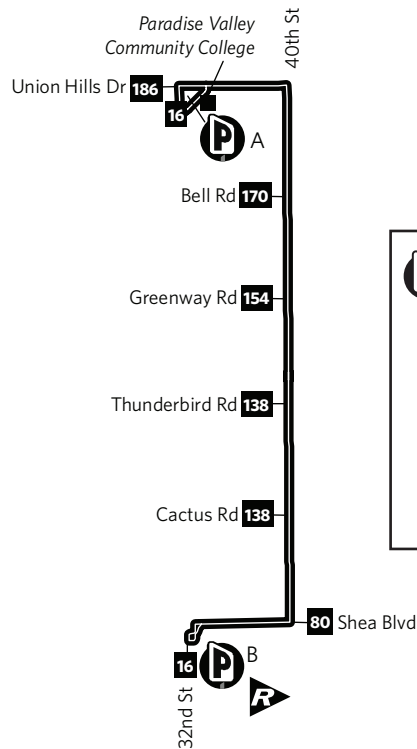

Route 39 — 40th Street North Phoenix

P Park-and-Ride
A Paradise Valley Community College, SE Corner of 32nd St and Union Hills Dr, NW end of parking lot
B Shea Blvd/SR 51 Dreamy Draw Park-and-Ride, SW corner of SR 51 and Shea Blvd

A Colegio Comunitario Paradise Valley, esquina sureste de 32nd St y Union Hills Dr, en la esquina noroeste del estacionamiento
B Estacionamiento Shea Blvd/SR 51 Dreamy Draw, esquina suroeste de SR 51 and Shea Blvd

Monday-Friday Northbound Lunes a Viernes, Rumbo al norte

DREAMY DRAW PARK-AND-RIDE	40TH ST & SHEA BLVD	40TH ST & THUNDERBIRD RD	40TH ST & BELL RD	PARADISE VALLEY COMM COLLEGE
4:15	4:18	4:24	4:30	4:37
4:45	4:48	4:54	5:00	5:07
5:15	5:18	5:24	5:30	5:37
5:45	5:48	5:54	6:00	6:07
6:15	6:18	6:24	6:30	6:37
6:45	6:48	6:54	7:00	7:07
7:15	7:18	7:24	7:30	7:37
7:45	7:48	7:54	8:00	8:07
8:15	8:18	8:24	8:30	8:37
8:45	8:48	8:54	9:00	9:07
9:15	9:18	9:24	9:30	9:37
9:45	9:48	9:54	10:00	10:07
10:15	10:18	10:24	10:30	10:37
10:45	10:48	10:54	11:00	11:07

Monday-Friday Southbound Lunes a Viernes, Rumbo al sur

PARADISE VALLEY COMM COLLEGE	40TH ST & BELL RD	40TH ST & THUNDERBIRD RD	40TH ST & SHEA BLVD	DREAMY DRAW PARK-AND-RIDE
4:15	4:22	4:28	4:34	4:37
4:45	4:52	4:58	5:04	5:07
5:15	5:22	5:28	5:34	5:37
5:45	5:52	5:58	6:04	6:07
6:15	6:22	6:28	6:34	6:37
6:45	6:52	6:58	7:04	7:07
7:15	7:22	7:28	7:34	7:37
7:45	7:52	7:58	8:04	8:07
8:15	8:22	8:28	8:34	8:37
8:45	8:52	8:58	9:04	9:07
9:15	9:22	9:28	9:34	9:37
9:45	9:52	9:58	10:04	10:07
10:15	10:22	10:28	10:34	10:37
10:45	10:52	10:58	11:04	11:07