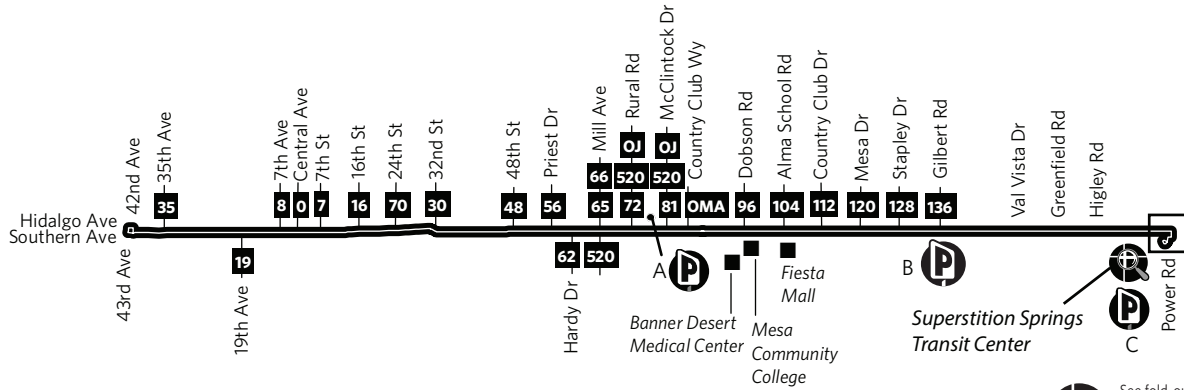

# Route 61 — Southern

See fold-out map for routes serving this area.  
 Vea el mapa desplegable para las rutas que sirven esta área.

**P** Park-and-Ride

- A Grace Community Church, NW corner of Southern Ave and Dorsey Ln
- B South Center Shopping Plaza, SW corner of Gilbert Rd and Southern Ave
- C Superstition Springs Transit Center, NW corner of Power Rd and US 60

**NOTICE:**  
 Westbound Route 61 bus stop is located at Superstition Springs Transit Center or Power Rd/Hampton Ave.

**AVISO:**  
 La parada de la Ruta 61 hacia al oeste esta ubicada en el Centro de Transporte Superstition Springs o Power Rd/Hampton Ave.

# Route 61 — Southern