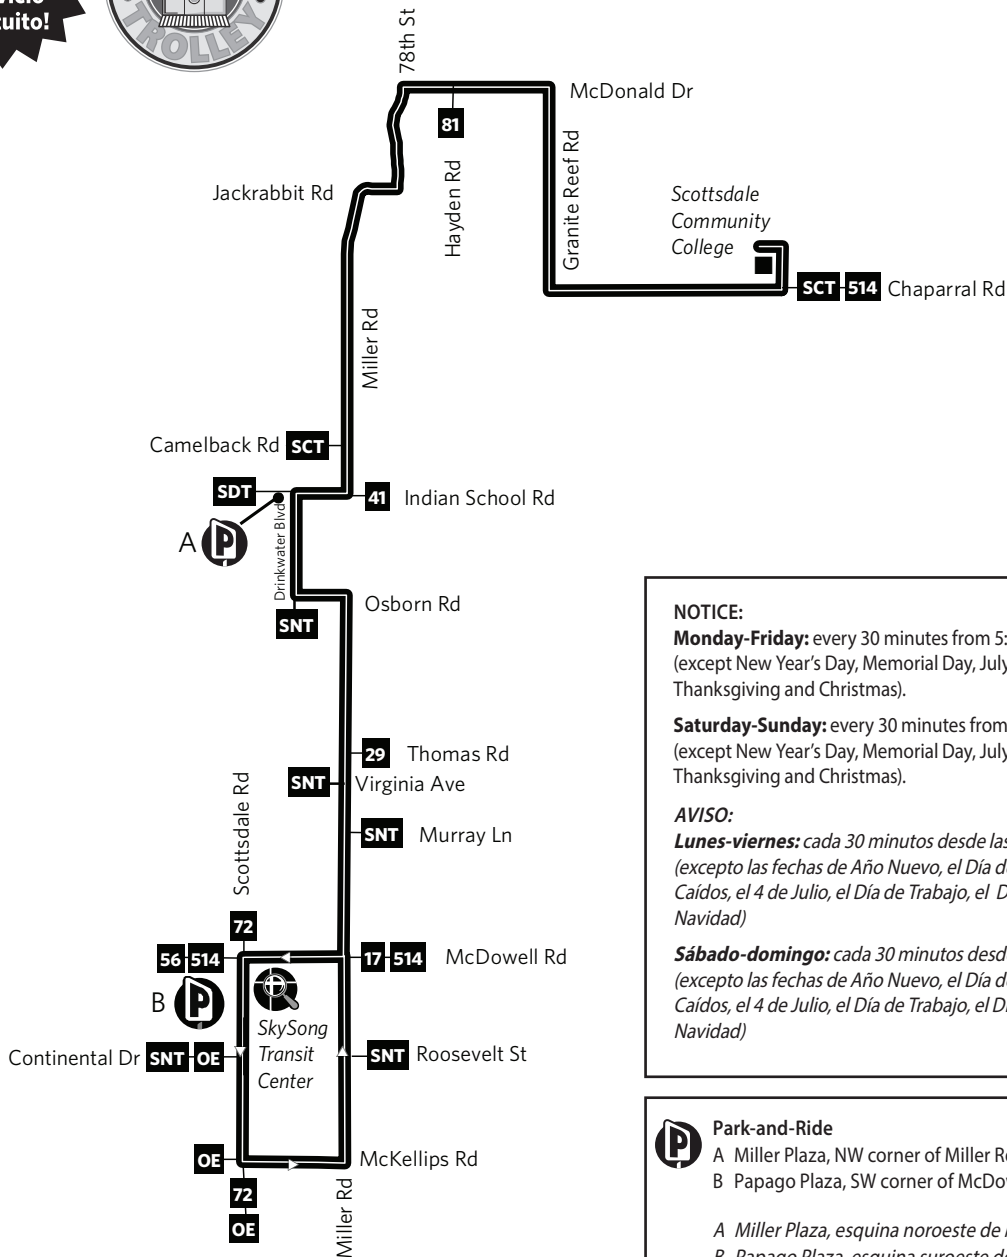

Scottsdale Miller Road Trolley

Free Route!
¡Servicio Gratuito!

See fold-out map for routes serving this area.
Vea el mapa desplegable para las rutas que sirven esta área.

NOTICE:

Monday-Friday: every 30 minutes from 5:20 a.m to 11:10 p.m.
(except New Year's Day, Memorial Day, July 4th, Labor Day, Thanksgiving and Christmas).

Park-and-Ride

- A Miller Plaza, NW corner of Miller Rd and Montecito Ave
- B Papago Plaza, SW corner of McDowell Rd and Scottsdale Rd

A Miller Plaza, esquina noroeste de Miller Rd y Montecito Ave
B Papago Plaza, esquina suroeste de McDowell Rd y Scottsdale Rd

Scottsdale Miller Road Trolley

Monday-Friday Northbound Lunes a Viernes, Rumbo al norte

SCOTTSDALE RD & MCDOWELL RD	MILLER RD & MCDOWELL RD	MILLER RD & INDIAN SCHOOL RD	HAYDEN RD & MCDONALD DR	GRANITE REEF RD & CHAPARRAL RD	SCOTTSDALE COMM COLLEGE
5:21	5:29	5:39	5:49	5:52	5:58
5:51	5:59	6:09	6:19	6:22	6:28
6:21	6:29	6:39	6:49	6:52	6:58
Service continues every 30 minutes until the times listed below. El servicio continúa cada 30 minutos hasta las horas indicadas abajo.					
9:51	9:59	10:09	10:19	10:22	10:28

Monday-Friday Southbound Lunes a Viernes, Rumbo al sur

SCOTTSDALE COMM COLLEGE	GRANITE REEF RD & CHAPARRAL RD	HAYDEN RD & MCDONALD DR	MILLER RD & INDIAN SCHOOL RD	MILLER RD & MCDOWELL RD	SCOTTSDALE RD & MCDOWELL RD
5:08	5:14	5:17	5:27	5:37	5:40
5:38	5:44	5:47	5:57	6:07	6:10
6:08	6:14	6:17	6:27	6:37	6:40
Service continues every 30 minutes until the times listed below. El servicio continúa cada 30 minutos hasta las horas indicadas abajo.					
9:38	9:44	9:47	9:57	10:07	10:10
10:08	10:14	10:17	10:27	10:37	10:40
10:38	10:44	10:47	10:57	11:07	11:10