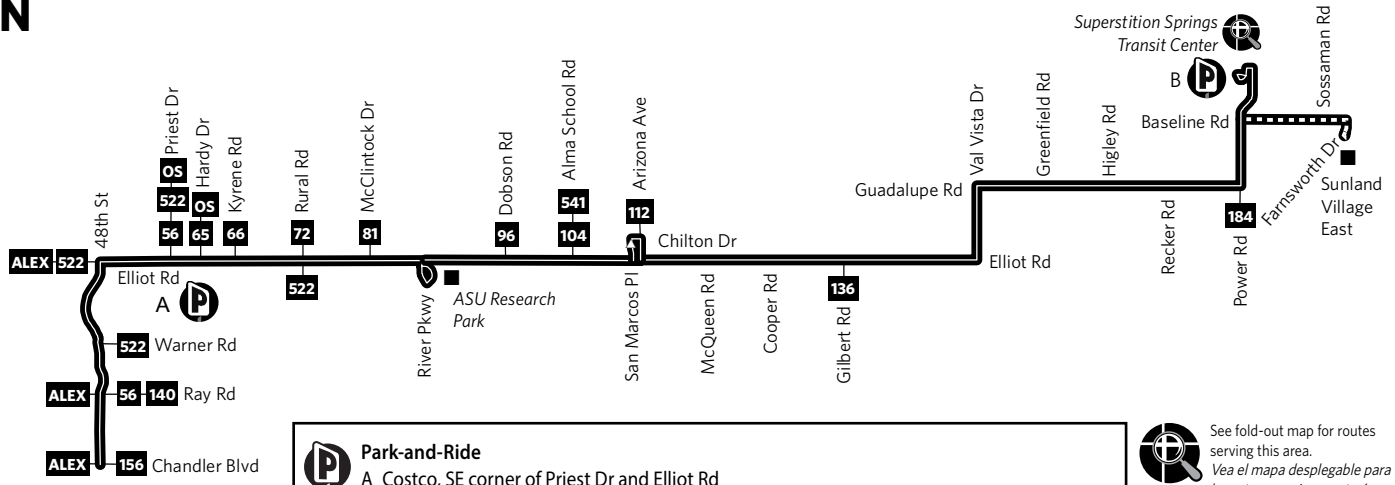

Route 108 — Elliot/48th Street

P **Park-and-Ride**
 A Costco, SE corner of Priest Dr and Elliot Rd
 B Superstition Springs Transit Center NW corner of Power Rd and US 60

A Costco, esquina sureste de Priest Dr y Elliot Rd
B Centro de Transporte Superstition Springs esquina noroeste de Power Rd y autopista US 60

Effective/Validaz: **October 23, 2017**

Route 108 — Elliot/48th Street

Monday-Friday Eastbound Lunes a Viernes, Rumbo al este

48TH ST & CHANDLER BLVD	48TH ST & RAY RD	PRIEST DR & ELLIOT RD	ELLIOT RD & RURAL RD	ASU RESEARCH PARK	ELLIOT RD & DOBSON RD	ARIZONA AVE & ELLIOT RD	GILBERT RD & ELLIOT RD	GUADALUPE RD & VAL VISTA DR	GUADALUPE RD & POWER RD	SUNLAND VILLAGE EAST	SUPERSTITION SPRINGS TC
3:49	3:52	4:04	4:12	4:19	4:24	4:33	4:42	4:51	5:02		5:11
4:19	4:22	4:34	4:42	4:49	4:54	5:03	5:12	5:21	5:32		5:41
4:49	4:52	5:04	5:12	5:19	5:24	5:33	5:42	5:51	6:02		6:11
5:19	5:22	5:34	5:42	5:49	5:54	6:03	6:12	6:21	6:31		6:40
5:49	5:52	6:04	6:11	6:18	6:23	6:32	6:41	6:50	7:00		7:09
6:20	6:23	6:34	6:41	6:48	6:53	7:02	7:11	7:20	7:30		7:39
6:50	6:53	7:04	7:11	7:18	7:23	7:32	7:41	7:50	8:00		8:09
7:20	7:23	7:34	7:41	7:48	7:53	8:02	8:11	8:20	8:30		8:39
7:50	7:53	8:04	8:11	8:18	8:23	8:32	8:41	8:50	9:00		9:09
8:20	8:23	8:34	8:41	8:48	8:53	9:02	9:11	9:20	9:30		9:39
8:50	8:53	9:04	9:11	9:18							
9:20	9:23	9:34	9:41	9:48							
9:50	9:53	10:04	10:11	10:18							
10:20	10:23	10:34	10:41	10:48							
10:50	10:53	11:04	11:11	11:18							
11:20	11:23	11:34	11:41	11:48							
11:50	11:53	12:04	12:11	12:18							

Light type = AM. **Bold type = PM.** / Texto normal = la mañana. **Texto remarcado = la tarde.**

Effective/Validez: **October 23, 2017**

Route 108 — Elliot/48th Street

Saturday Eastbound Sábado, Rumbo al este