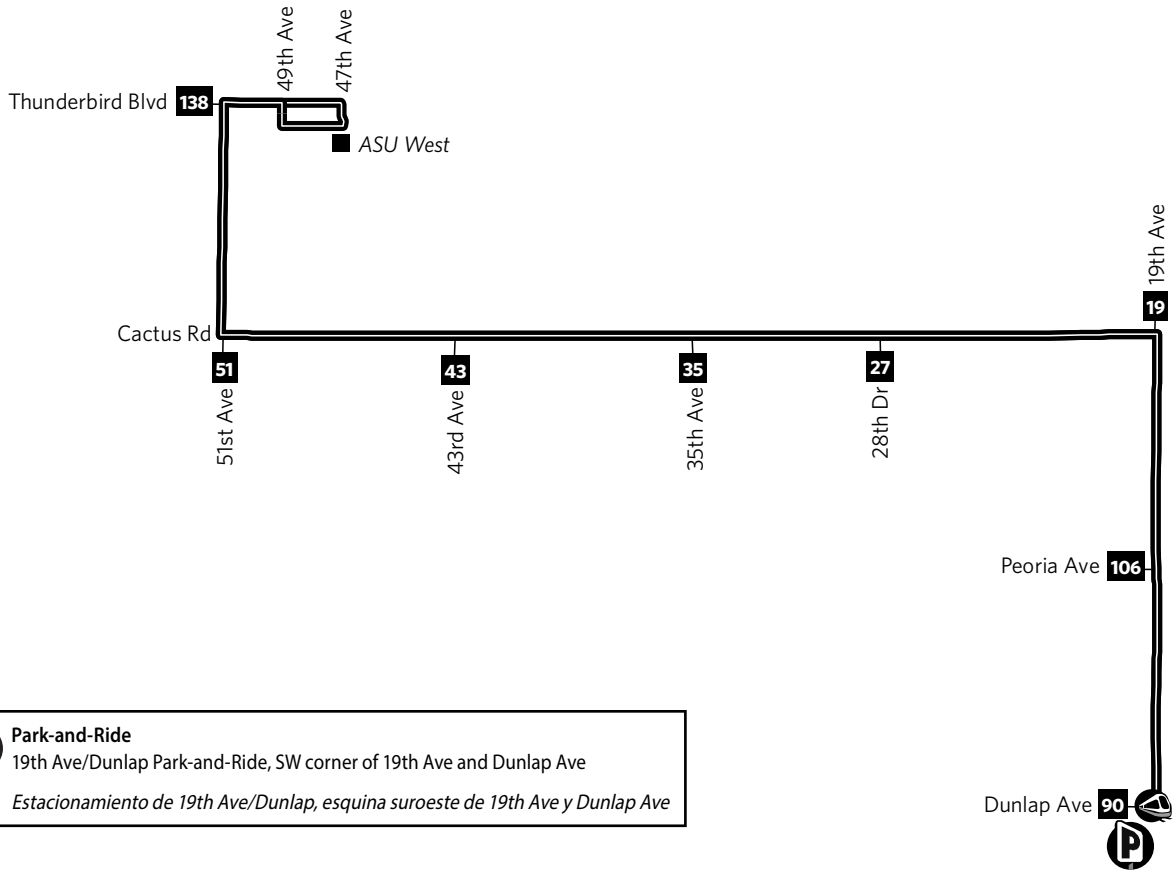

# Route 122 — Cactus

**P** Park-and-Ride  
 19th Ave/Dunlap Park-and-Ride, SW corner of 19th Ave and Dunlap Ave  
*Estacionamiento de 19th Ave/Dunlap, esquina suroeste de 19th Ave y Dunlap Ave*

## Monday-Friday Eastbound Lunes a Viernes, Rumbo al este

| ASU WEST CAMPUS   | 51ST AVE & CACTUS RD | 35TH AVE & CACTUS RD | 19TH AVE & CACTUS RD | 19TH AVE & DUNLAP AVE |
|---|----------------------|----------------------|----------------------|-----------------------|
| 3:55  | 4:02                 | 4:09                 | 4:15                 | 4:22                  |
| 4:25  | 4:32                 | 4:39                 | 4:45                 | 4:52                  |
| 4:55  | 5:02                 | 5:09                 | 5:15                 | 5:22                  |
| Service continues every 30 minutes until the times listed below.<br>El servicio continúa cada 30 minutos hasta las horas indicadas abajo. |                      |                      |                      |                       |
| 11:55   | 12:02                | 12:08                | 12:14                | 12:21                 |
| F 12:25   | 12:32                | 12:38                | 12:44                | 12:51                 |
| F 12:55   | 1:02                 | 1:08                 | 1:14                 | 1:21                  |
| F 1:25  | 1:32                 | 1:38                 | 1:44                 | 1:51                  |
| F 1:55  | 2:02                 | 2:08                 | 2:14                 | 2:21                  |