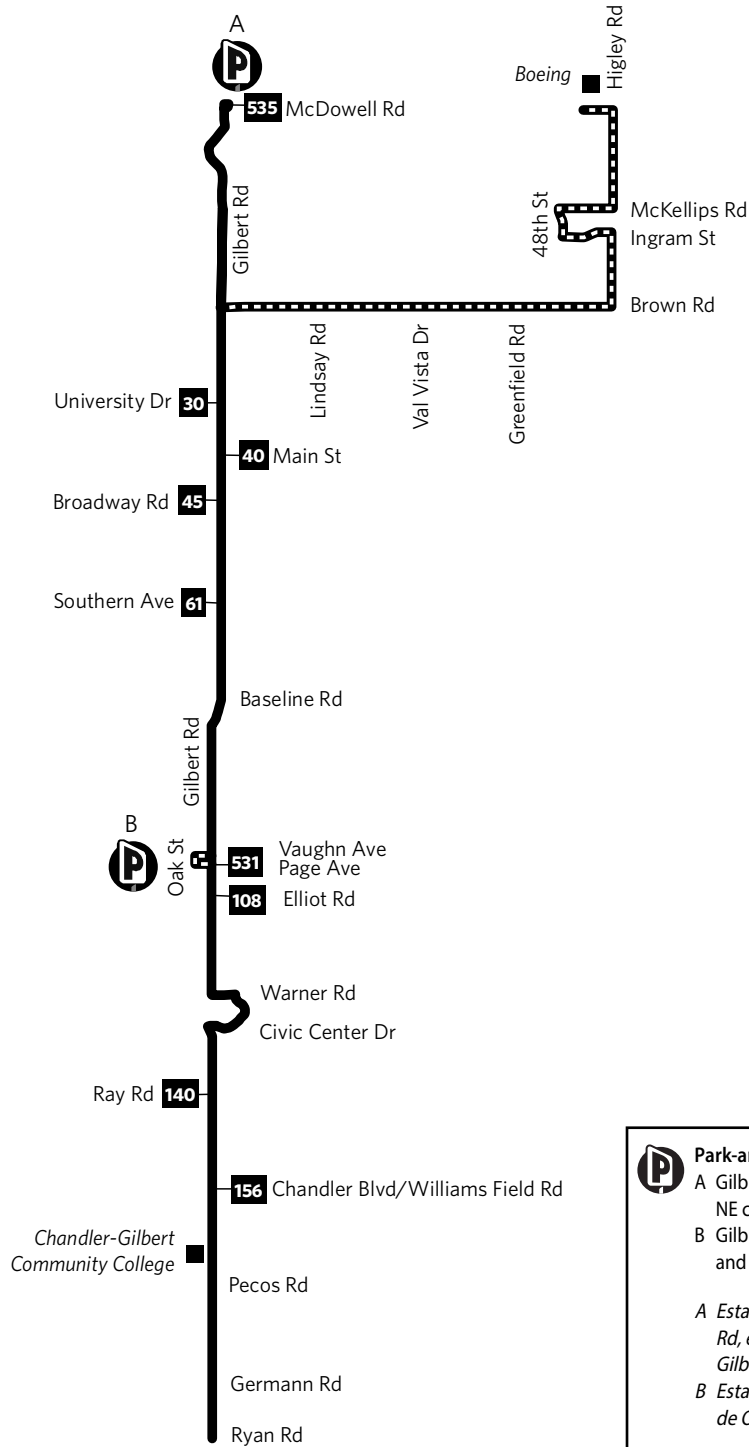

Route 136 — Gilbert Road

P **Park-and-Ride**

A Gilbert Rd/McDowell Park-and-Ride, NE corner of Gilbert Rd and McDowell Rd

B Gilbert Park-and-Ride, SE corner of Oak St and Page Ave

A Estacionamiento de Gilbert Rd y McDowell Rd, esquina noreste de McDowell Rd y Gilbert Rd

Saturday Northbound Sábado, Rumbo al norte

GILBERT RD & RYAN RD	CHANDLER BLVD & GILBERT RD	CIVIC CENTER DR & GILBERT RD	GILBERT RD & ELLIOT RD	BASELINE RD & GILBERT RD	GILBERT RD & BROADWAY RD	UNIVERSITY DR & GILBERT RD	GILBERT/MCDOWELL PARK-AND-RIDE
				7:52	8:00	8:04	8:13
	8:22	8:31	8:38	8:44	8:52	9:00	9:04
	8:52	9:01	9:08	9:14	9:22		9:13
	9:22	9:31	9:38	9:44	9:52	10:00	10:04
	9:52	10:01	10:08	10:14	10:22		10:13
	10:22	10:31	10:38	10:44	10:52	11:00	11:04
							11:13