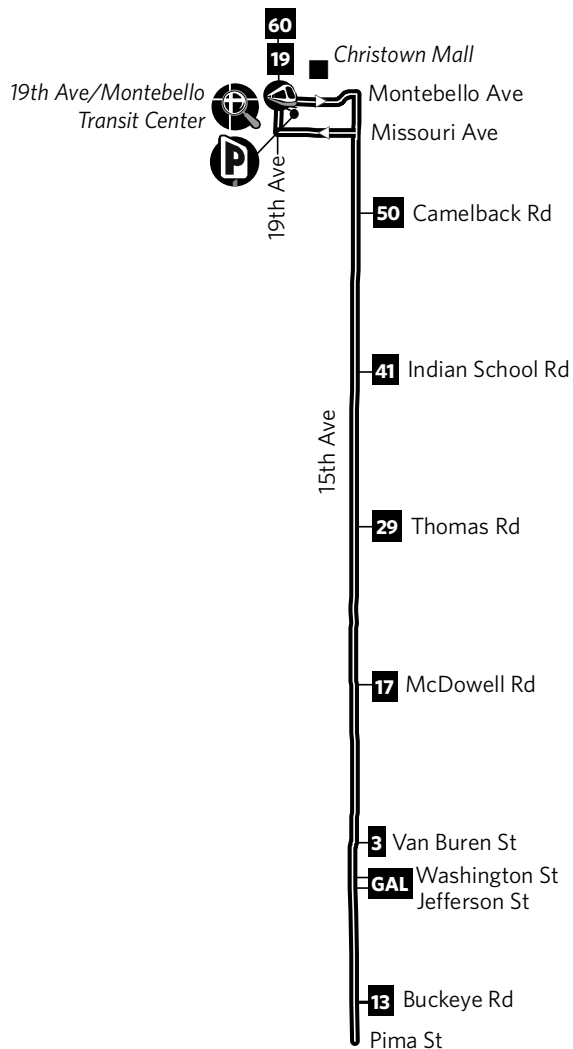

Route 15 — 15th Avenue

P **Park-and-Ride**
 19th Ave/Montebello Transit Center, SE corner of 19th Ave and Montebello Ave
Centro de Transporte 19th Ave y Montebello Ave, esquina sureste de 19th Ave y Montebello Ave

Route 15 — 15th Avenue

Sunday Northbound Domingo, Rumbo al norte

15TH AVE & PIMA ST	15TH AVE & BUCKEYE RD	15TH AVE & VAN BUREN ST	15TH AVE & THOMAS RD	15TH AVE & CAMELBACK RD	19TH AVE & MONTEBELLO AVE
5:18	5:19	5:23	5:30	5:37	5:44
5:48	5:49	5:53	6:00	6:07	6:14
6:18	6:19	6:23	6:30	6:37	6:44
6:48	6:49	6:53	7:00	7:07	7:14
7:18	7:19	7:23	7:30	7:37	7:44
7:48	7:49	7:53	8:00	8:07	8:14
8:18	8:19	8:23	8:30	8:37	8:44
8:48	8:49	8:53	9:00	9:07	9:14
9:18	9:19	9:23	9:30	9:37	9:44
9:48	9:49	9:53	10:00	10:08	10:15
10:16	10:17	10:22	10:30	10:38	10:45
10:46	10:47	10:52	11:00	11:08	11:15
11:16	11:17	11:22	11:30	11:38	11:45
11:46	11:47	11:52	12:00	12:08	12:15
12:16	12:17	12:22	12:30	12:38	12:45
12:46	12:47	12:52	1:00	1:08	1:15
1:16	1:17	1:22	1:30	1:38	1:45
1:46	1:47	1:52	2:00	2:08	2:15
2:16	2:17	2:22	2:30	2:38	2:45
2:46	2:47	2:52	3:00	3:08	3:15
3:16	3:17	3:22	3:30	3:38	3:45
3:46	3:47	3:52	4:00	4:08	4:15
4:16	4:17	4:22	4:30	4:38	4:45
4:46	4:47	4:52	5:00	5:08	5:15
5:16	5:17	5:22	5:30	5:38	5:45
5:46	5:47	5:52	6:00	6:08	6:15
6:16	6:17	6:22	6:30	6:38	6:45
6:46	6:47	6:52	7:00	7:07	7:14
7:18	7:19	7:23	7:30	7:37	7:44
7:48	7:49	7:53	8:00	8:07	8:14
8:18	8:19	8:23	8:30	8:37	8:44
8:48	8:49	8:53	9:00	9:07	9:14
9:18	9:19	9:23	9:30	9:37	9:44
9:48	9:49	9:53	10:00	10:07	10:14
10:18	10:19	10:23	10:30	10:37	10:44
10:48	10:49	10:53	11:00	11:07	11:14
11:18	11:19	11:23	11:30	11:37	11:44