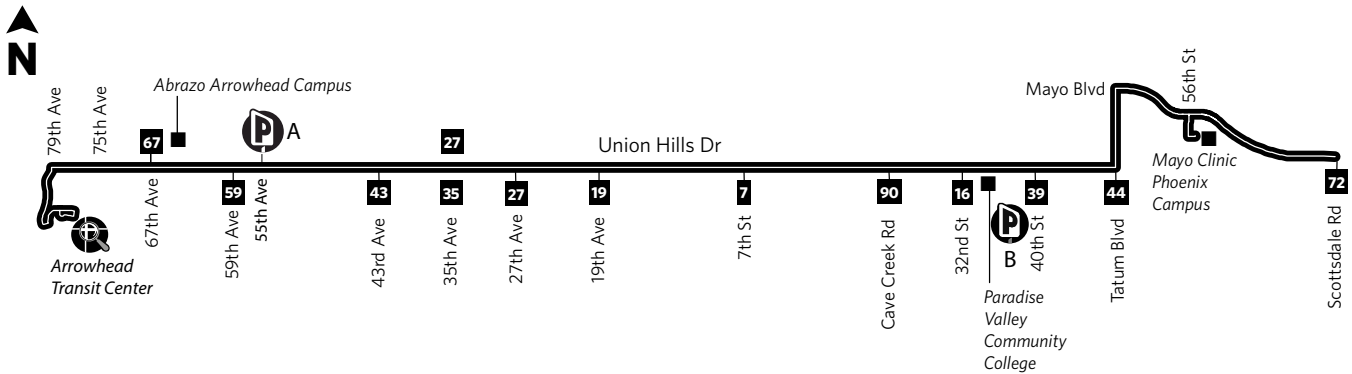

Route 186 — Union Hills/Mayo

P **Park-and-Ride**

A Foothills Recreation & Aquatics Center, NW corner of 55th Ave and Union Hills Dr
B Paradise Valley Community College, SE corner of 32nd St and Union Hills Dr, NW end of parking lot

*A Foothills Recreation & Aquatics Center, esquina noroeste de 55th Ave y Union Hills Dr
 B Colegio de la Comunidad Paradise Valley, esquina sureste de 32nd St y Union Hills Dr, en el límite noroeste del estacionamiento*

See fold-out map for routes serving this area.
 Vea el mapa desplegable para las rutas que sirven esta área.

Monday-Friday Eastbound Lunes a Viernes, Rumbo al este

ARROWHEAD TC	67TH AVE & UNION HILLS DR	51ST AVE & UNION HILLS DR	35TH AVE & UNION HILLS DR	19TH AVE & UNION HILLS DR	7TH ST & UNION HILLS DR	CAVE CREEK RD & UNION HILLS DR	40TH ST & UNION HILLS DR	MAYO CLINIC PHOENIX	SCOTTSDALE RD & MAYO BLVD
		4:05	4:11	4:18	4:25	4:32	4:39	4:48	4:57
		4:35	4:41	4:48	4:55	5:02	5:09	5:18	5:27
		5:05	5:11	5:18	5:25	5:32	5:39	5:48	5:57
		5:35	5:41	5:48	5:55	6:02	6:09	6:18	6:27
5:46	5:59	6:05	6:11	6:18	6:25	6:32	6:39	6:48	6:57
		6:35	6:41	6:48	6:55	7:02	7:09	7:18	7:27
6:46	6:59	7:05	7:11	7:18	7:25	7:32	7:39	7:48	7:57
		7:35	7:41	7:48	7:55	8:02	8:09	8:18	8:27
7:46	7:59	8:05	8:11	8:18	8:25	8:32	8:39	8:48	8:57
		8:35	8:41	8:48	8:55	9:02	9:09	9:18	9:27
8:46	8:59	9:05	9:11	9:18	9:25	9:32	9:39	9:48	9:57
		9:35	9:41	9:48	9:55	10:02	10:09	10:18	10:27
9:46	9:59	10:05	10:11	10:18	10:25	10:32	10:39	10:48	10:57
		10:35	10:41	10:48	10:55	11:02	11:09	11:18	11:27
10:46	10:59	11:05	11:11	11:18	11:25	11:32	11:39	11:48	11:57
		11:35	11:41	11:48	11:55	12:02	12:09	12:18	12:27
11:46	11:59	12:05	12:11	12:18	12:25	12:32	12:39	12:48	12:57
		12:35	12:41	12:48	12:55	1:02	1:09	1:18	1:27
12:46	12:59	1:05	1:11	1:18	1:25	1:32	1:39	1:48	1:57
		1:35	1:41	1:48	1:55	2:02	2:09	2:18	2:27
1:46	1:59	2:05	2:11	2:18	2:25	2:32	2:39	2:48	2:57
		2:35	2:41	2:48	2:55	3:02	3:09	3:18	3:27