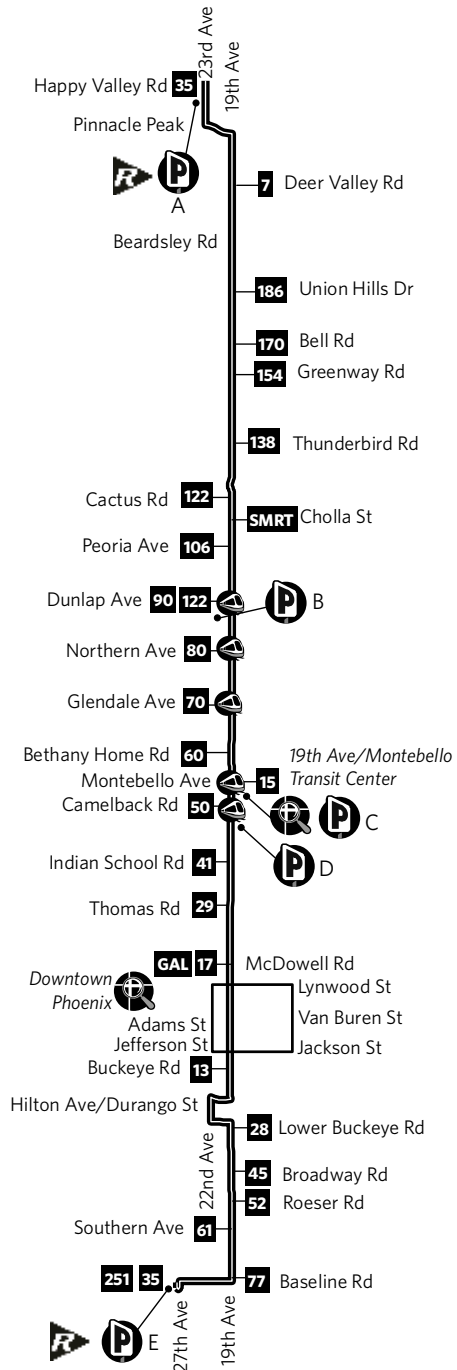

Route 19 — 19th Avenue

See fold-out map for routes serving this area.
 Veá el mapa desplegable para las rutas que sirven esta área.

Park-and-Ride

- A I-17/Happy Valley Rd Park-and-Ride, SW corner of I-17 and Happy Valley Rd
- B 19th Ave/Dunlap Park-and-Ride, SW corner of 19th Ave and Dunlap Ave
- C 19th Ave/Montebello Transit Center, SE corner of 19th Ave and Montebello Ave
- D 19th Ave/Camelback Park-and-Ride, SE corner of 19th Ave and Camelback Rd
- E 27th Ave/Baseline Rd Park-and-Ride, SW corner of 27th Ave and Baseline Rd

- A Estacionamiento I-17/Happy Valley Rd, esquina suroeste de I-17 y Happy Valley Rd
- B Estacionamiento de 19th Ave/Dunlap, esquina suroeste de 19th Ave y Dunlap Ave
- C Centro de Transporte 19th Ave/Montebello, esquina sureste de 19th Ave y Montebello Ave
- D Estacionamiento de 19th Ave/Camelback Rd, esquina sureste de 19th Ave y Camelback Rd
- E Estacionamiento de 27th Ave/Baseline Rd, esquina suroeste de 27th Ave y Baseline Rd