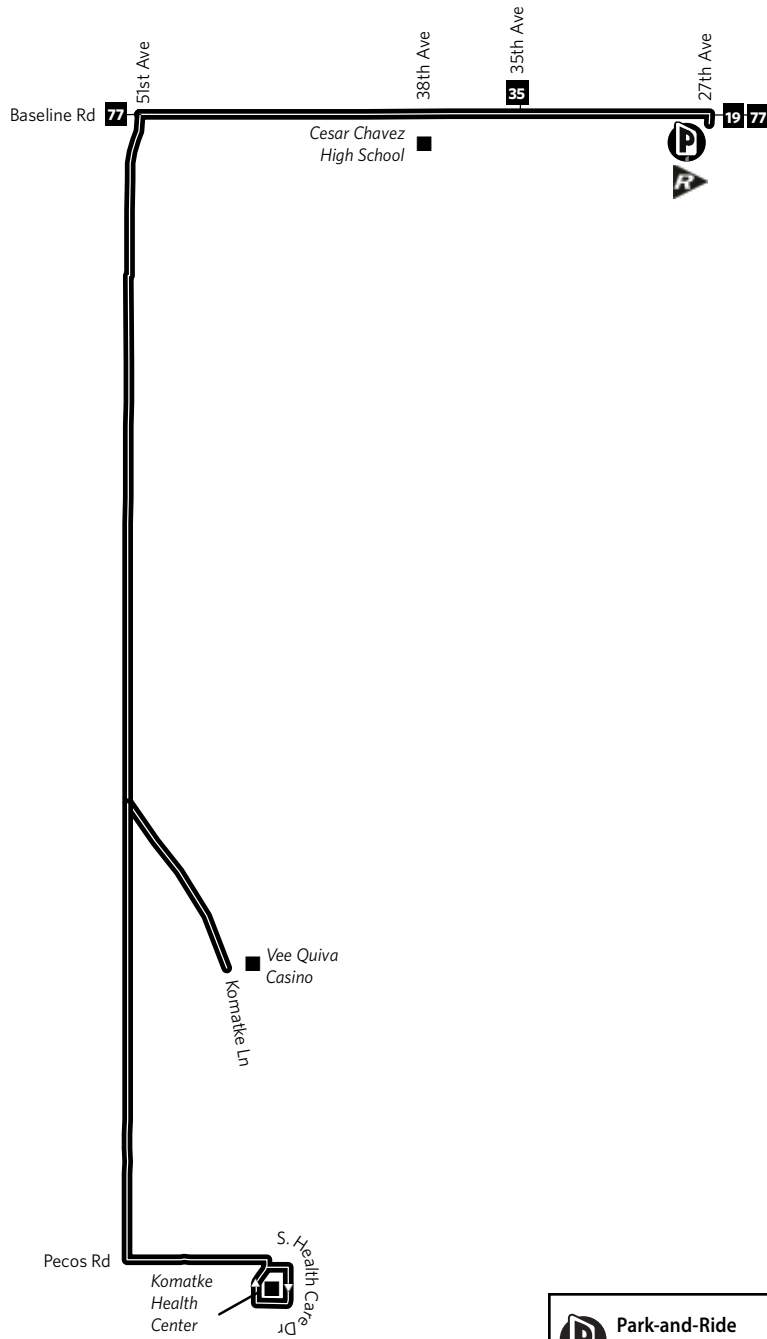

Route 251 — 51st Avenue/Baseline

Park-and-Ride

27th Ave/Baseline Rd Park-and-Ride, SW corner of 27th Ave and Baseline Rd

27th Ave/Baseline Rd Park-and-Ride, esquina suroeste de 27th Ave y Baseline Rd

Route 251 — 51st Avenue/Baseline

Monday-Sunday Northbound Lunes a Domingo, Rumbo al norte

51ST AVE & PECOS RD	VEE QUIVA CASINO	51ST AVE & BASELINE RD	CESAR CHAVEZ HIGH SCHOOL	27TH AVE/BASELINE PARK-AND-RIDE
5:42	5:57	6:06	6:09	6:15
6:42	6:57	7:06	7:09	7:15
7:42	7:57	8:06	8:09	8:15
Service continues every 60 minutes until the times listed below. El servicio continúa cada 60 minutos hasta las horas indicadas abajo.				
10:42	10:57	11:06	11:09	11:15

Monday-Sunday Southbound Lunes a Domingo, Rumbo al sur

27TH AVE/BASELINE PARK-AND-RIDE	CESAR CHAVEZ HIGH SCHOOL	51ST AVE & BASELINE RD	VEE QUIVA CASINO	51ST AVE & PECOS RD	KOMATKE HEALTH CENTER	51ST AVE & PECOS RD
5:58	6:04	6:10	6:20	6:28	6:34	6:37
6:58	7:04	7:10	7:20	7:28	7:34	7:37
7:58	8:04	8:10	8:20	8:28	8:34	8:37
Service continues every 60 minutes until the times listed below. El servicio continúa cada 60 minutos hasta las horas indicadas abajo.						
10:58	11:04	11:10	11:20	11:28	11:34	11:37