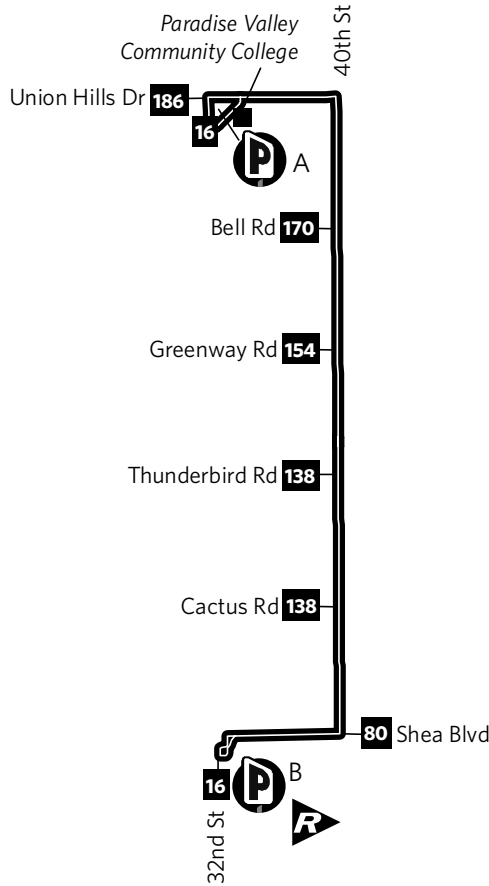

Route 39 — 40th Street North Phoenix

Park-and-Ride

- A Paradise Valley Community College, SE Corner of 32nd St and Union Hills Dr, NW end of parking lot
- B Shea Blvd/SR 51 Dreamy Draw Park-and-Ride, SW corner of SR 51 and Shea Blvd

A Colegio Comunitario Paradise Valley, esquina sureste de 32nd St y Union Hills Dr, en la esquina noroeste del estacionamiento

B Estacionamiento Shea Blvd/SR 51 Dreamy Draw, esquina suroeste de SR 51 y Shea Blvd

Monday-Friday Northbound

Lunes a Viernes, Rumbo al norte

DREAMY DRAW PARK-AND-RIDE	40TH ST & SHEA BLVD	40TH ST & THUNDERBIRD RD	40TH ST & BELL RD	PARADISE VALLEY COMM COLLEGE
4:15	4:18	4:24	4:30	4:37
4:45	4:48	4:54	5:00	5:07
5:15	5:18	5:24	5:30	5:37
Service continues every 30 minutes until the times listed below. <i>El servicio continúa cada 30 minutos hasta las horas indicadas abajo.</i>				
F 12:45	12:48	12:54	1:00	1:07
F 1:15	1:18	1:24	1:30	1:37
F 1:45	1:48	1:54	2:00	2:07
F 2:15	2:18	2:24	2:30	2:37

Sunday Northbound Domingo, Rumbo al norte

DREAMY DRAW PARK-AND-RISE	40TH ST & SHEA BLVD	40TH ST & THUNDERBIRD RD	40TH ST & BELL RD	PARADISE VALLEY COMM COLLEGE
5:15	5:18	5:24	5:30	5:37
5:45	5:48	5:54	6:00	6:07
6:15	6:18	6:24	6:30	6:37
Service continues every 30 minutes until the times listed below. El servicio continúa cada 30 minutos hasta las horas indicadas abajo.				
11:15	11:18	11:24	11:30	11:37