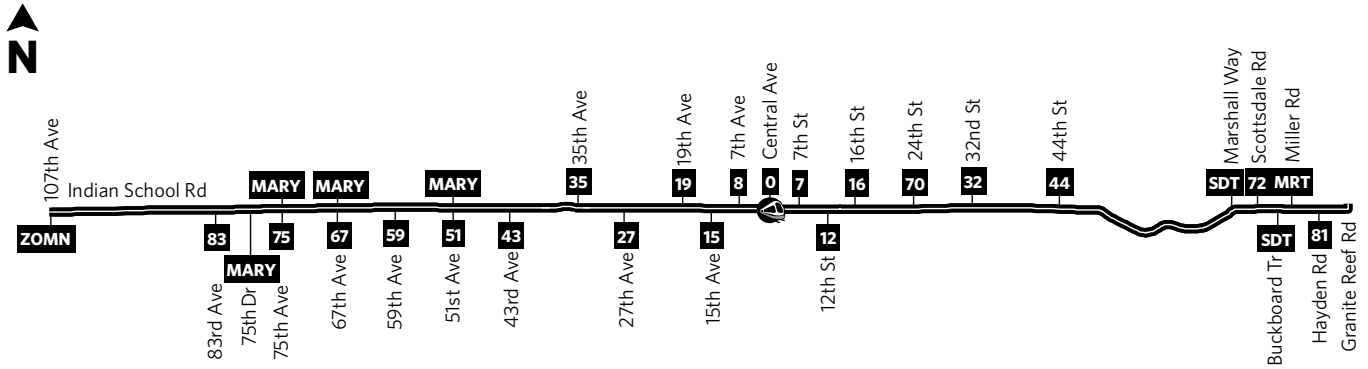

# Route 41 — Indian School

### Sábado, Rumbo al oeste

GRANITE REEF RD & INDIAN SCHOOL RD	SCOTTSDALE RD & INDIAN SCHOOL RD	56TH ST & INDIAN SCHOOL RD	44TH ST & INDIAN SCHOOL RD	32ND ST & INDIAN SCHOOL RD	24TH ST & INDIAN SCHOOL RD	CENTRAL AVE & INDIAN SCHOOL RD	19TH AVE & INDIAN SCHOOL RD	27TH AVE & INDIAN SCHOOL RD	43RD AVE & INDIAN SCHOOL RD	59TH AVE & INDIAN SCHOOL RD	83RD AVE & INDIAN SCHOOL RD	107TH AVE & INDIAN SCHOOL RD
7:58	8:05	8:13	8:16	8:21	8:25	8:35	8:43	8:49	8:56	9:02	9:13	9:24
		8:43	8:46	8:51	8:55	9:05	9:13	9:19	9:26	9:32	9:43	9:54
		9:13	9:16	9:21	9:25	9:35	9:43	9:49	9:56	10:02	10:13	10:24
		9:43	9:46	9:51	9:55	10:05	10:13	10:19	10:26	10:32	10:43	10:54
		10:13	10:16	10:21	10:25	10:35	10:43	10:49	10:56	11:02	11:13	11:24
		10:43	10:46	10:51	10:55	11:05	11:13	11:19	11:26	11:32	11:43	11:54
		11:13	11:16	11:21	11:25	11:35	11:43	11:49	11:56	12:02	12:13	12:24
		11:43	11:46	11:51	11:55	12:05	12:13	12:19	12:26	12:32	12:43	12:54
		12:13	12:16	12:21	12:25	12:35	12:43	12:49	12:56	1:02	1:13	1:24
		12:43	12:46	12:51	12:55	1:05	1:13	1:19	1:26	1:32	1:43	1:54
		1:13	1:16	1:21	1:25	1:35	1:43	1:49	1:56	2:02	2:13	2:24
		1:43	1:46	1:51	1:55	2:05	2:13	2:19	2:26	2:32	2:43	2:54
		2:13	2:16	2:21	2:25	2:35	2:43	2:49	2:56	3:02	3:13	3:24