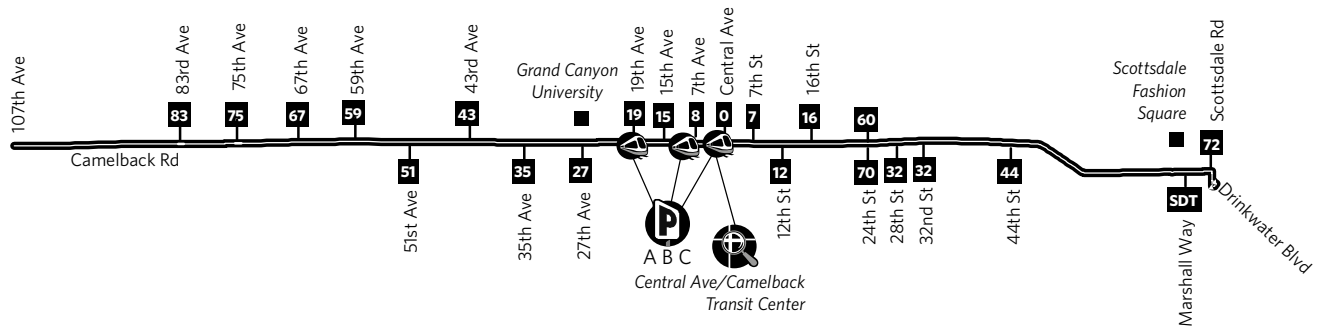

Route 50 — Camelback

Park-and-Ride

- A 19th Ave/Camelback Park-and-Ride, SE corner of 19th Ave and Camelback Rd
- B 7th Ave/Camelback, SW corner of 7th Ave and Camelback Rd
- C Central Ave/Camelback Transit Center, SW corner of Camelback Rd and Central Ave

- A Estacionamiento de 19th Ave/Camelback Rd, esquina sureste de 19th Ave y Camelback Rd
- B 7th Ave y Camelback Rd, esquina suroeste de 7th Ave y Camelback Rd
- C Centro de Transporte Central Ave/Camelback, esquina suroeste de Camelback Rd y Central Ave

See fold-out map for routes serving this area.
Vea el mapa desplegable para las rutas que sirven esta área.

Monday-Friday Eastbound Lunes a Viernes, Rumbo al este

107TH AVE & CAMELBACK RD	83RD AVE & CAMELBACK RD	67TH AVE & CAMELBACK RD	43RD AVE & CAMELBACK RD	19TH AVE & CAMELBACK RD	CENTRAL AVE & CAMELBACK RD	24TH ST & CAMELBACK RD	44TH ST & CAMELBACK RD	SCOTTSDALE RD & CAMELBACK RD
		3:49	4:00	4:15	4:25	4:37	4:45	4:59
4:04	4:12	4:19	4:30	4:45	4:55	5:07	5:15	5:29
		4:49	5:00	5:15	5:25	5:37	5:45	5:59
5:04	5:12	5:19	5:30	5:45	5:55	6:07	6:15	6:29
		5:36	5:46	6:00	6:09	6:21	6:29	
5:34	5:42	5:49	6:00	6:15	6:25	6:38	6:47	7:02
		6:01	6:11	6:25	6:34	6:48	6:57	
5:54	6:02	6:09	6:20	6:35	6:45	6:59	7:08	7:23
		6:19	6:29	6:45	6:55	7:09	7:18	
6:12	6:20	6:27	6:39	6:55	7:05	7:19	7:28	7:43
		6:37	6:49	7:05	7:15	7:29	7:38	
6:31	6:40	6:47	6:59	7:15	7:25	7:39	7:48	8:03
		6:57	7:09	7:25	7:35	7:49	7:58	8:13
6:51	7:00	7:07	7:19	7:35	7:45	7:59	8:08	8:23
		7:17	7:29	7:45	7:55	8:09	8:18	8:33
7:11	7:20	7:27	7:39	7:55	8:05	8:19	8:28	8:43
		7:37	7:49	8:05	8:15	8:29	8:38	
7:31	7:40	7:47	7:59	8:15	8:25	8:39	8:48	9:03
		8:02	8:14	8:30	8:40	8:54	9:03	9:18