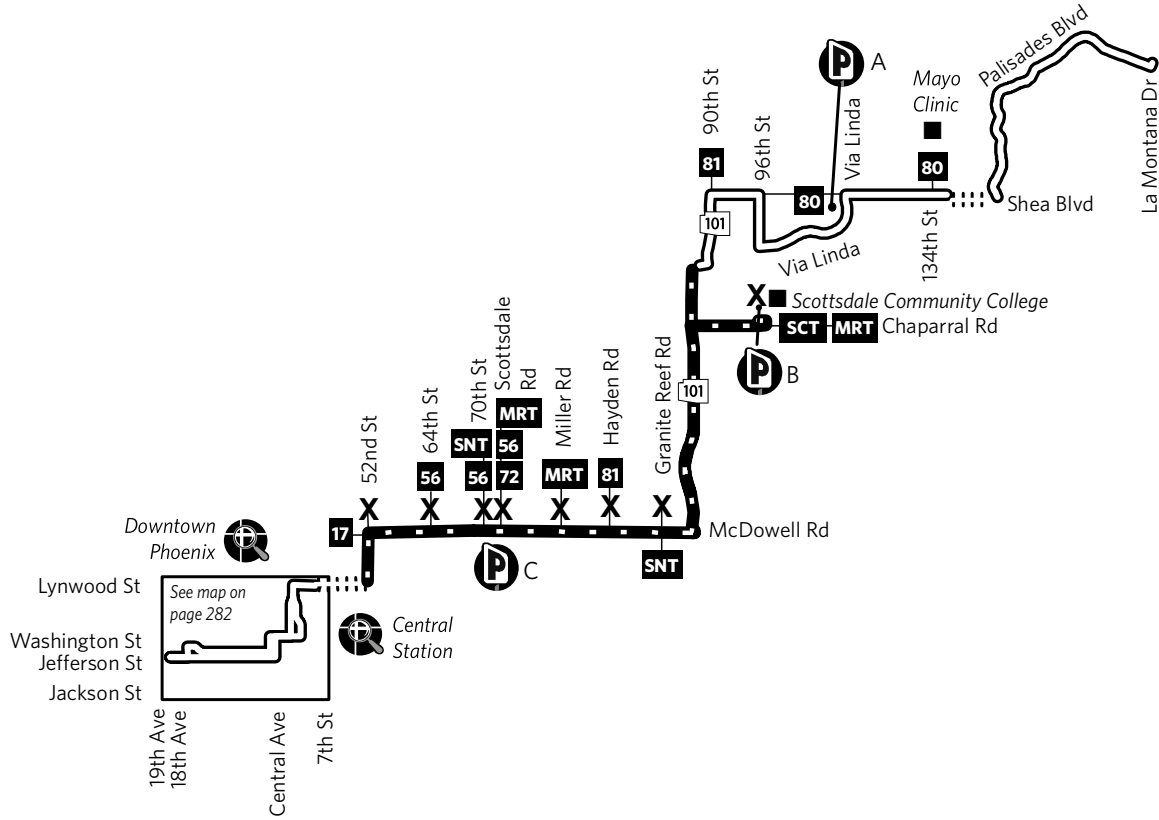

# Route 514 — Scottsdale Express

**P** Park-and-Ride  
 A Scottsdale Ranch Park, north side of Via Linda at 104th St  
 B Scottsdale Community College, east end of parking lot F  
 C Papago Plaza, SW corner McDowell Rd and Scottsdale Rd

**X** Indicates an "exception stop," a bus stop along a nonstop express route at which passengers may board or deboard.

*Indica una "parada de excepción," una parada de autobús en una ruta exprés sin paradas en la que los pasajeros pueden subir o bajar.*

## Monday-Friday AM Inbound Lunes a Viernes, de llegada por la mañana

LA MONTANA DR & PALISADES BLVD	90TH ST & SHEA BLVD	SCOTTSDALE COMM COLLEGE	SCOTTSDALE RD & MCDOWELL RD	CENTRAL AVE & VAN BUREN ST	17TH AVE & JEFFERSON ST
5:34	6:02	6:17	6:33	* 6:58	* 7:06
6:16	6:44	6:59	7:15	* 7:40	* 7:48

## Monday-Friday PM Outbound Lunes a Viernes, de salida por la tarde

18TH AVE & JEFFERSON ST	CENTRAL AVE & VAN BUREN ST	SCOTTSDALE RD & MCDOWELL RD	SCOTTSDALE COMM COLLEGE	90TH ST & SHEA BLVD	LA MONTANA DR & PALISADES BLVD
<b>4:42</b>	<b>4:52</b>	* <b>5:15</b>	* <b>5:33</b>	* <b>5:48</b>	* <b>6:18</b>
<b>5:12</b>	<b>5:22</b>	* <b>5:45</b>	* <b>6:03</b>	* <b>6:18</b>	* <b>6:48</b>