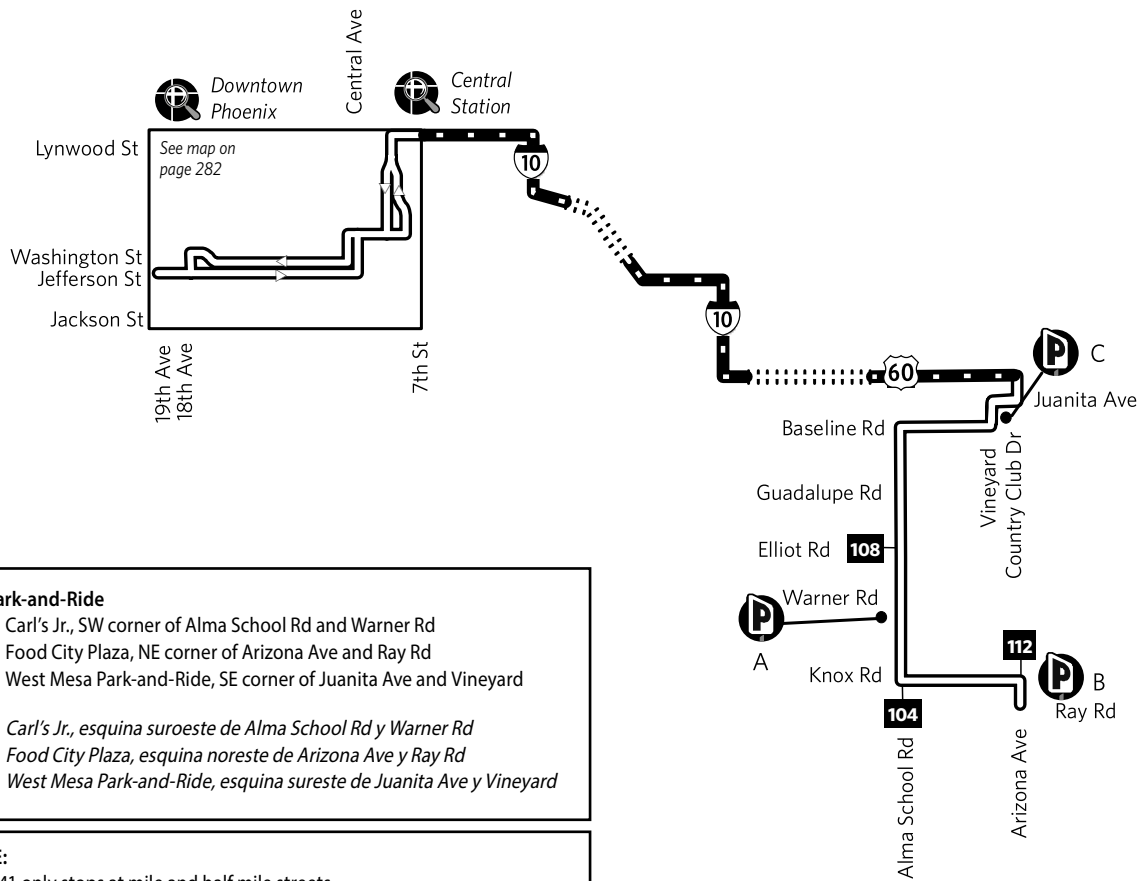

# Route 541 — Chandler/Mesa Express

## Park-and-Ride

- A Carl's Jr., SW corner of Alma School Rd and Warner Rd
- B Food City Plaza, NE corner of Arizona Ave and Ray Rd
- C West Mesa Park-and-Ride, SE corner of Juanita Ave and Vineyard

- A Carl's Jr., esquina suroeste de Alma School Rd y Warner Rd
- B Food City Plaza, esquina noreste de Arizona Ave y Ray Rd
- C West Mesa Park-and-Ride, esquina sureste de Juanita Ave y Vineyard

## NOTICE:

Route 541 only stops at mile and half mile streets.

## Monday-Friday PM Outbound

Lunes a Viernes, de salida por la tarde

18TH AVE & JEFFERSON ST	CENTRAL AVE & VAN BUREN ST	WEST MESA PARK-AND-RIDE	ALMA SCHOOL RD & ELLIOT RD	ARIZONA AVE & RAY RD
3:38	3:48	*4:33	*4:46	*4:56
4:12	4:22	*5:07	*5:20	*5:30
4:40	4:50	*5:35	*5:48	*5:58
5:10	5:20	*6:05	*6:18	*6:28