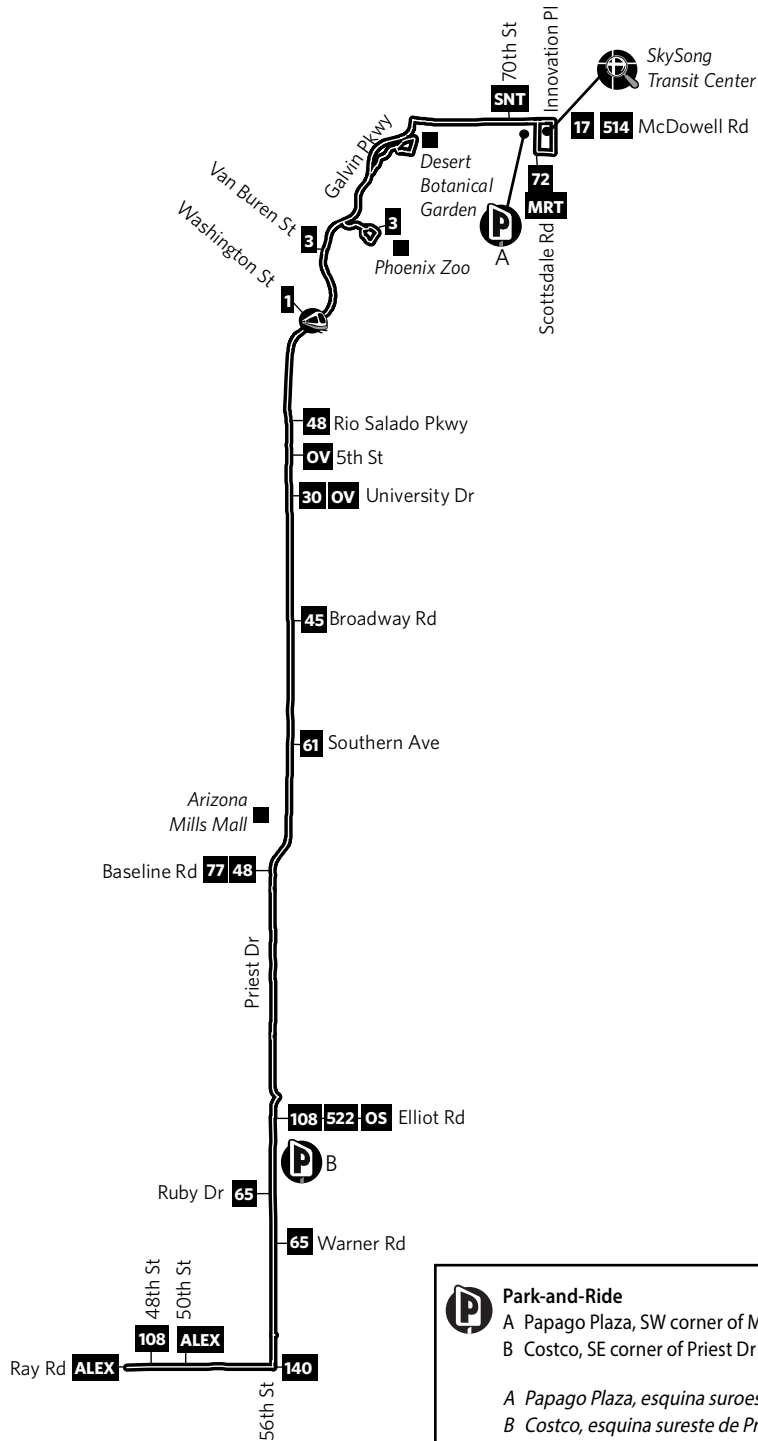

Route 56 — Priest

 See fold-out map for routes serving this area.
Vea el mapa desplegable para las rutas que sirven esta área.

 **Park-and-Ride**
 A Papago Plaza, SW corner of McDowell Rd and Scottsdale Rd
 B Costco, SE corner of Priest Dr and Elliot Rd