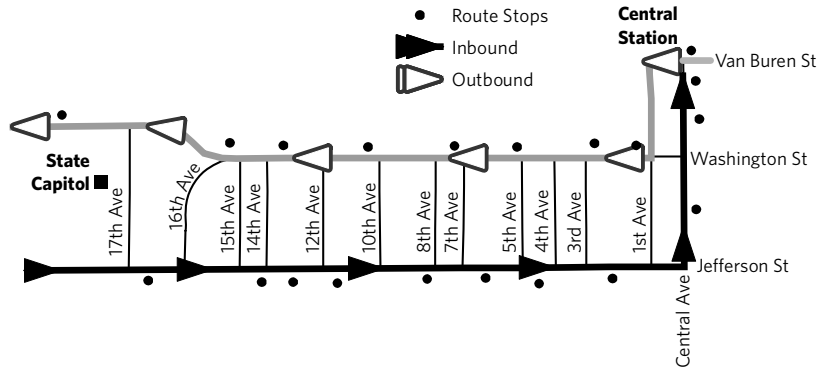

Route 575 — Northwest Valley Express

See fold-out map for routes serving this area.
 Vea el mapa desplegable para las rutas que sirven esta área.

Arrowhead Transit Center

Park-and-Ride

Foothills Recreation & Aquatics Center, NW corner of 55th Ave and Union Hills Dr
 Foothills Recreation & Aquatics Center, esquina noroeste de 55 Ave y Union Hills Dr

Downtown Phoenix Stop Locations

Legend

- Route Stops
- ▲ Inbound
- ▼ Outbound

Downtown Phoenix

Central Station

Monday-Friday AM Inbound

Lunes a Viernes, de llegada por la mañana

ARROWHEAD TC	FOOTHILLS RECREATION & AQUATICS CENTER	17TH AVE & JEFFERSON ST	CENTRAL AVE & VAN BUREN ST
5:54	6:04	* 6:40	* 6:50
6:30	6:45	* 7:25	* 7:35
6:45	7:00	* 7:40	* 7:50

Monday-Friday PM Outbound

Lunes a Viernes, de salida por la tarde

CENTRAL AVE & VAN BUREN ST	ADAMS ST & 18TH AVE	FOOTHILLS RECREATION & AQUATICS CENTER	ARROWHEAD TC
4:15	4:25	* 5:06	* 5:16
4:45	4:55	* 5:40	* 5:50
5:15	5:25	* 6:10	* 6:20