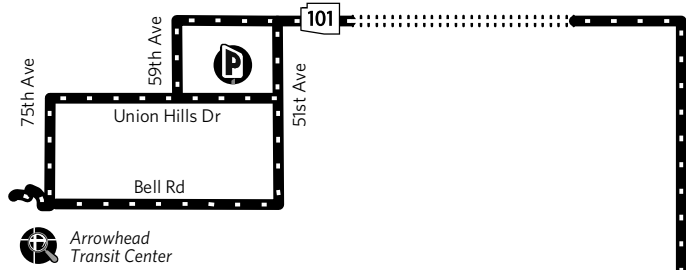

Route 575 — Northwest Valley Express

See fold-out map for routes serving this area.
 Vea el mapa desplegable para las rutas que sirven esta área.

Arrowhead Transit Center

Park-and-Ride

Foothills Recreation & Aquatics Center, NW corner of 55th Ave and Union Hills Dr
 Foothills Recreation & Aquatics Center, esquina noroeste de 55 Ave y Union Hills Dr

Downtown Phoenix Stop Locations

Legend

- Route Stops
- ▲ Inbound
- ▼ Outbound

Downtown Phoenix

Central Station

Monday-Friday AM Inbound

Lunes a Viernes, de llegada por la mañana

ARROWHEAD TC	FOOTHILLS RECREATION & AQUATICS CENTER	17TH AVE & JEFFERSON ST	CENTRAL AVE & VAN BUREN ST
5:54	6:04	* 6:40	* 6:50
6:30	6:45	* 7:25	* 7:35
6:45	7:00	* 7:40	* 7:50

Monday-Friday PM Outbound

Lunes a Viernes, de salida por la tarde

CENTRAL AVE & VAN BUREN ST	ADAMS ST & 18TH AVE	FOOTHILLS RECREATION & AQUATICS CENTER	ARROWHEAD TC
4:15	4:25	* 5:06	* 5:16
4:45	4:55	* 5:40	* 5:50
5:15	5:25	* 6:10	* 6:20