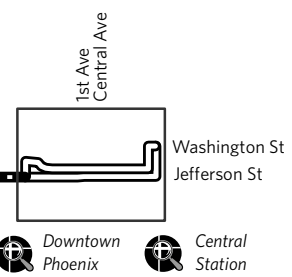

Route 575 — Northwest Valley Express

See fold-out map for routes serving this area.
 Vea el mapa desplegable para las rutas que sirven esta área.

Arrowhead Transit Center

Park-and-Ride

Foothills Recreation & Aquatics Center, NW corner of 55th Ave and Union Hills Dr
 Foothills Recreation & Aquatics Center, esquina noroeste de 55 Ave y Union Hills Dr

Downtown Phoenix Stop Locations

Legend

- Route Stops
- ▲ Inbound
- ▼ Outbound

Downtown Phoenix

Central Station

Monday-Friday AM Inbound

Lunes a Viernes, de llegada por la mañana

ARROWHEAD TC	FOOTHILLS RECREATION & AQUATICS CENTER	17TH AVE & JEFFERSON ST	CENTRAL AVE & VAN BUREN ST
5:54	6:04	* 6:40	* 6:50
6:30	6:45	* 7:25	* 7:35
6:45	7:00	* 7:40	* 7:50

Monday-Friday PM Outbound

Lunes a Viernes, de salida por la tarde

CENTRAL AVE & VAN BUREN ST	ADAMS ST & 18TH AVE	FOOTHILLS RECREATION & AQUATICS CENTER	ARROWHEAD TC
4:15	4:25	* 5:06	* 5:16
4:45	4:55	* 5:40	* 5:50
5:15	5:25	* 6:10	* 6:20