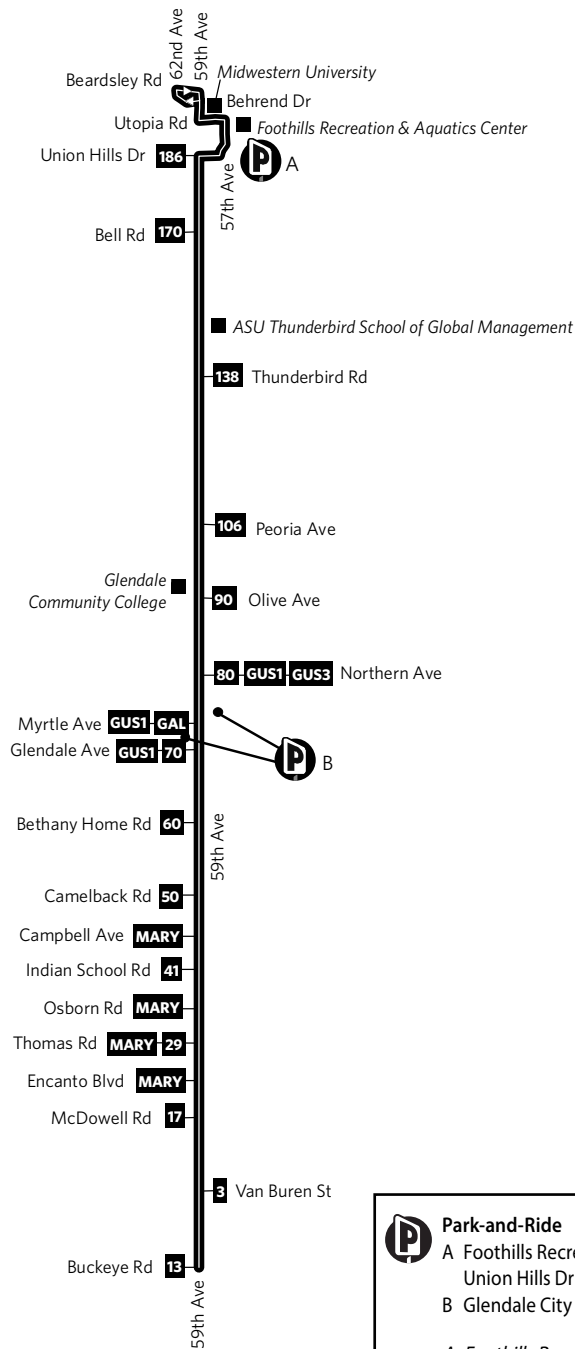

Route 59 — 59th Avenue

P **Park-and-Ride**

- A Foothills Recreation & Aquatics Center, NW corner of 55th Ave and Union Hills Dr
- B Glendale City Lot, NE and SW corner of 59th Ave and Myrtle Ave

A Foothills Recreation & Aquatics Center, esquina noroeste de 55th Ave y Union Hills Dr

Continued on next page / Continúa en la página siguiente

Route 59 — 59th Avenue

Saturday Northbound Sábado, Rumbo al norte

59TH AVE & BUCKEYE RD	59TH AVE & VAN BUREN ST	59TH AVE & THOMAS RD	59TH AVE & CAMELBACK RD	59TH AVE & GLENDALE AVE	59TH AVE & OLIVE AVE	59TH AVE & THUNDERBIRD RD	59TH AVE & BELL RD	59TH AVE & BEARDSLEY RD
7:19	7:26	7:33	7:41					
7:49	7:56	8:03	8:11	8:20	8:29	8:40	8:49	8:56
8:19	8:26	8:33	8:41					
8:49	8:56	9:03	9:11	9:20	9:29	9:40	9:49	9:56
9:19	9:26	9:33	9:41					
9:49	9:56	10:03	10:11					
10:19	10:26	10:33	10:41					
10:49	10:56	11:03	11:11					
11:19	11:26	11:33	11:41					
11:49	11:56	12:03	12:11					
12:19	12:26	12:33	12:41					
12:49	12:56	1:03	1:11					
1:19	1:26	1:33	1:41					
1:49	1:56	2:03	2:11					
2:19	2:26	2:33	2:41					

Saturday Southbound Sábado, Rumbo al sur

59TH AVE & BEARDSLEY RD	59TH AVE & BELL RD	59TH AVE & THUNDERBIRD RD	59TH AVE & OLIVE AVE	59TH AVE & GLENDALE AVE	59TH AVE & CAMELBACK RD	59TH AVE & THOMAS RD	59TH AVE & VAN BUREN ST	59TH AVE & BUCKEYE RD
					7:25	7:32	7:41	7:48
7:12	7:19	7:27	7:40	7:48	7:55	8:02	8:11	8:18
					8:25	8:32	8:41	8:48
8:12	8:19	8:27	8:40	8:48	8:55	9:02	9:11	9:18
					9:25	9:32	9:41	9:48
					9:55	10:02	10:11	10:18
					10:25	10:32	10:41	10:48
					10:55	11:02	11:11	11:18
					11:25	11:32	11:41	11:48
					11:55	12:02	12:11	12:18
					12:25	12:32	12:41	12:48
					12:55	1:02	1:11	1:18
					1:25	1:32	1:41	1:48
					1:55	2:02	2:11	2:18