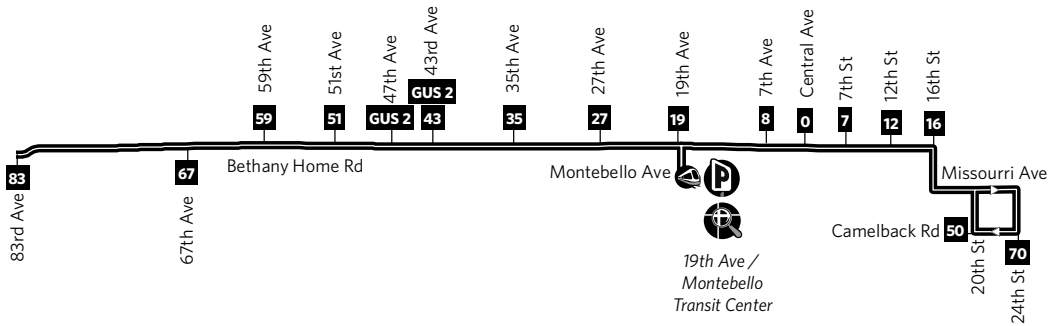

Route 60 — Bethany Home

Park-and-Ride
 19th Ave/Montebello Transit Center, SE corner of Montebello and 19th Ave
Centro de Transporte 19th Ave y Montebello, esquina sureste de Montebello y 19th Ave

See fold-out map for routes serving this area.
Vea el mapa desplegable para las rutas que sirven esta área.

Monday-Friday Eastbound Lunes a Viernes, Rumbo al este

| 83RD AVE & BETHANY HOMERD | 67TH AVE & BETHANY HOMERD | 43RD AVE & BETHANY HOMERD | 19TH AVE & MONTEBELLO AVE | CENTRAL AVE & BETHANY HOMERD | 16TH ST & BETHANY HOMERD | 24TH ST & CAMELBACK RD |
|---------------------------|---------------------------|---------------------------|---------------------------|------------------------------|--------------------------|------------------------|
| | | 3:49 | 4:05 | 4:12 | 4:18 | 4:25 |
| | | 4:19 | 4:35 | 4:42 | 4:48 | 4:55 |
| | | 4:49 | 5:05 | 5:12 | 5:18 | 5:25 |
| 5:01 | 5:07 | 5:18 | 5:35 | 5:44 | 5:50 | 5:59 |
| 5:26 | 5:33 | 5:47 | 6:05 | 6:14 | 6:20 | 6:29 |
| 5:56 | 6:03 | 6:17 | 6:35 | 6:44 | 6:50 | 6:59 |
| 6:26 | 6:33 | 6:47 | 7:05 | 7:14 | 7:20 | 7:29 |
| 6:56 | 7:03 | 7:17 | 7:35 | 7:44 | 7:50 | 7:59 |
| 7:26 | 7:33 | 7:47 | 8:05 | 8:14 | 8:20 | 8:29 |
| 7:56 | 8:03 | 8:17 | 8:35 | 8:44 | 8:50 | 8:59 |
| 8:27 | 8:34 | 8:48 | 9:05 | 9:13 | 9:19 | 9:27 |
| 8:59 | 9:06 | 9:18 | 9:35 | 9:43 | 9:49 | 9:57 |
| 9:29 | 9:36 | 9:48 | 10:05 | 10:13 | 10:19 | 10:27 |
| 9:59 | 10:06 | 10:18 | 10:35 | 10:43 | 10:49 | 10:57 |
| 10:29 | 10:36 | 10:48 | 11:05 | 11:13 | 11:19 | 11:27 |
| 10:59 | 11:06 | 11:18 | 11:35 | 11:43 | 11:49 | 11:57 |
| 11:29 | 11:36 | 11:48 | 12:05 | 12:13 | 12:19 | 12:27 |
| 11:59 | 12:06 | 12:18 | 12:35 | 12:43 | 12:49 | 12:57 |
| 12:29 | 12:36 | 12:48 | 1:05 | 1:13 | 1:19 | 1:27 |
| 12:58 | 1:05 | 1:17 | 1:35 | 1:44 | 1:50 | 1:59 |
| 1:26 | 1:33 | 1:47 | 2:05 | 2:14 | 2:20 | 2:29 |
| 1:56 | 2:03 | 2:17 | 2:35 | 2:44 | 2:50 | 2:59 |
| 2:26 | 2:33 | 2:47 | 3:05 | 3:14 | 3:20 | 3:29 |
| 2:56 | 3:03 | 3:17 | 3:35 | 3:44 | 3:50 | 3:59 |