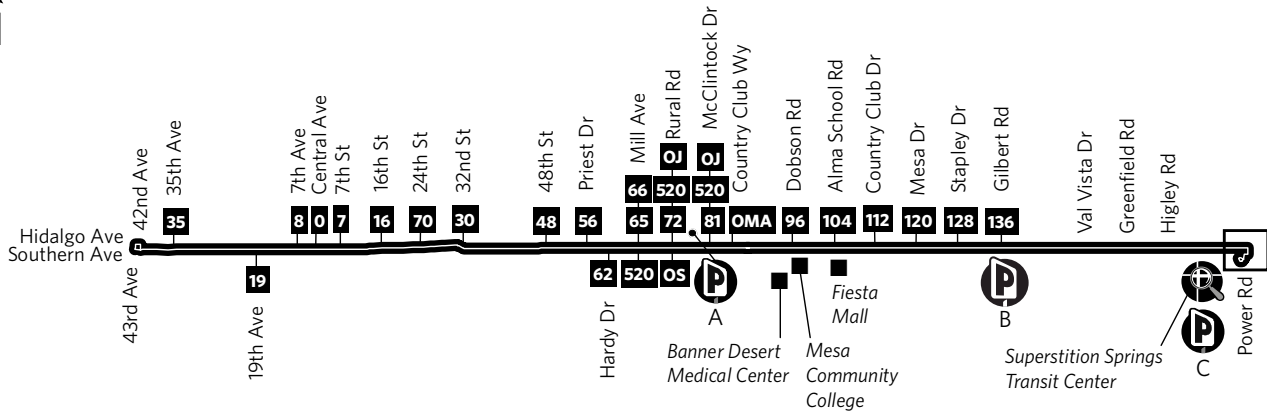

# Route 61 — Southern

See fold-out map for routes serving this area.  
Vea el mapa desplegable para las rutas que sirven esta área.

### Park-and-Ride

- A Grace Community Church, NW corner of Southern Ave and Dorsey Ln
- B South Center Shopping Plaza, SW corner of Gilbert Rd and Southern Ave
- C Superstition Springs Transit Center, NW corner of Power Rd and US 60

### NOTICE:

Westbound Route 61 bus stop is located at Superstition Springs Transit Center or Power Rd/Hampton Ave.

### AVISO:

La parada de la Ruta 61 hacia al oeste esta ubicada en el Centro de Transporte Superstition Springs o Power Rd/Hampton Ave.