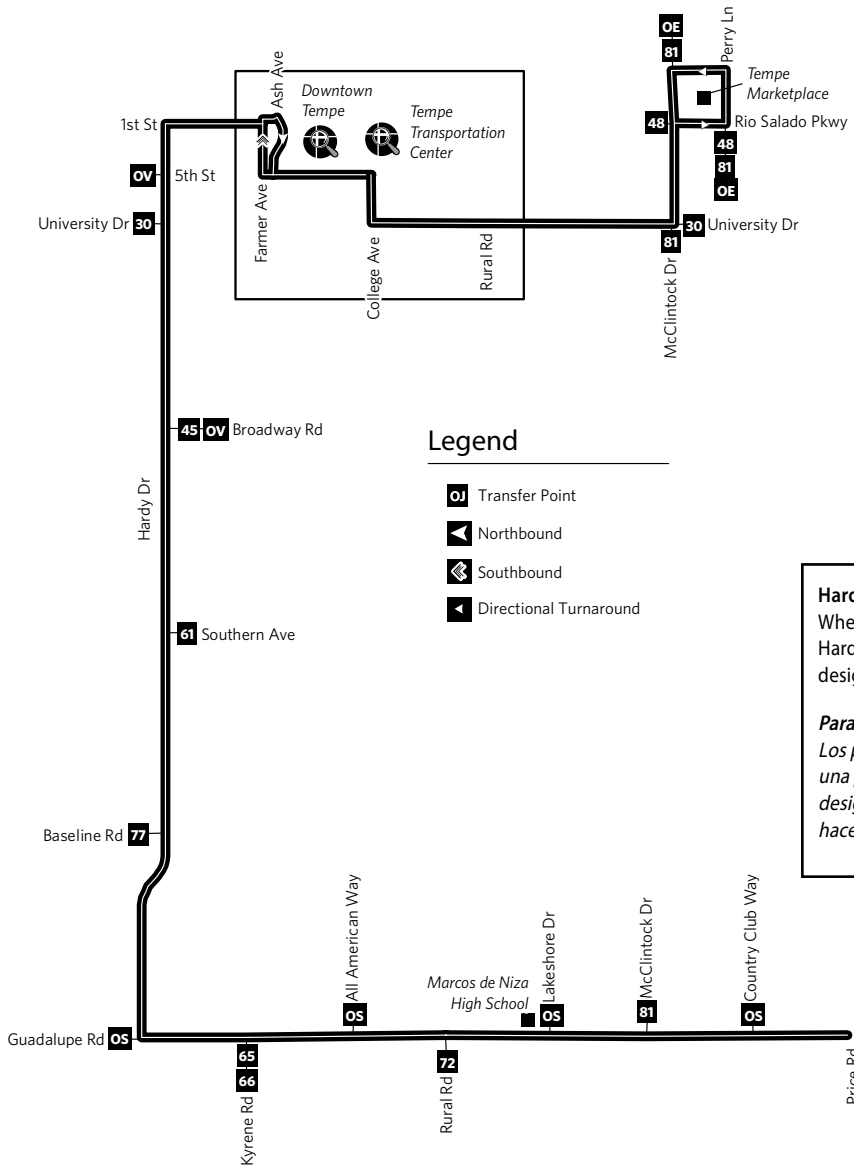

Route 62 — Hardy

Legend

- Transfer Point
- Northbound
- Southbound
- Directional Turnaround

See fold-out map for routes serving this area.
 Vea el mapa desplegable para las rutas que sirven esta área.

Hardy Drive Courtesy Stops:
 When in a safe and reasonable location, people along Hardy Drive may hail a Route 62 bus without being at a designated bus stop.

W These trips operate on Wednesday on school days only. Trip will start at 1:25 pm at Guadalupe Rd and Lakeshore Dr. *Estos viajes operan sólo los miercoles en días escolares regulares. Este viaje comienza a las 1:25 pm en Guadalupe Rd y Lakeshore Dr.*